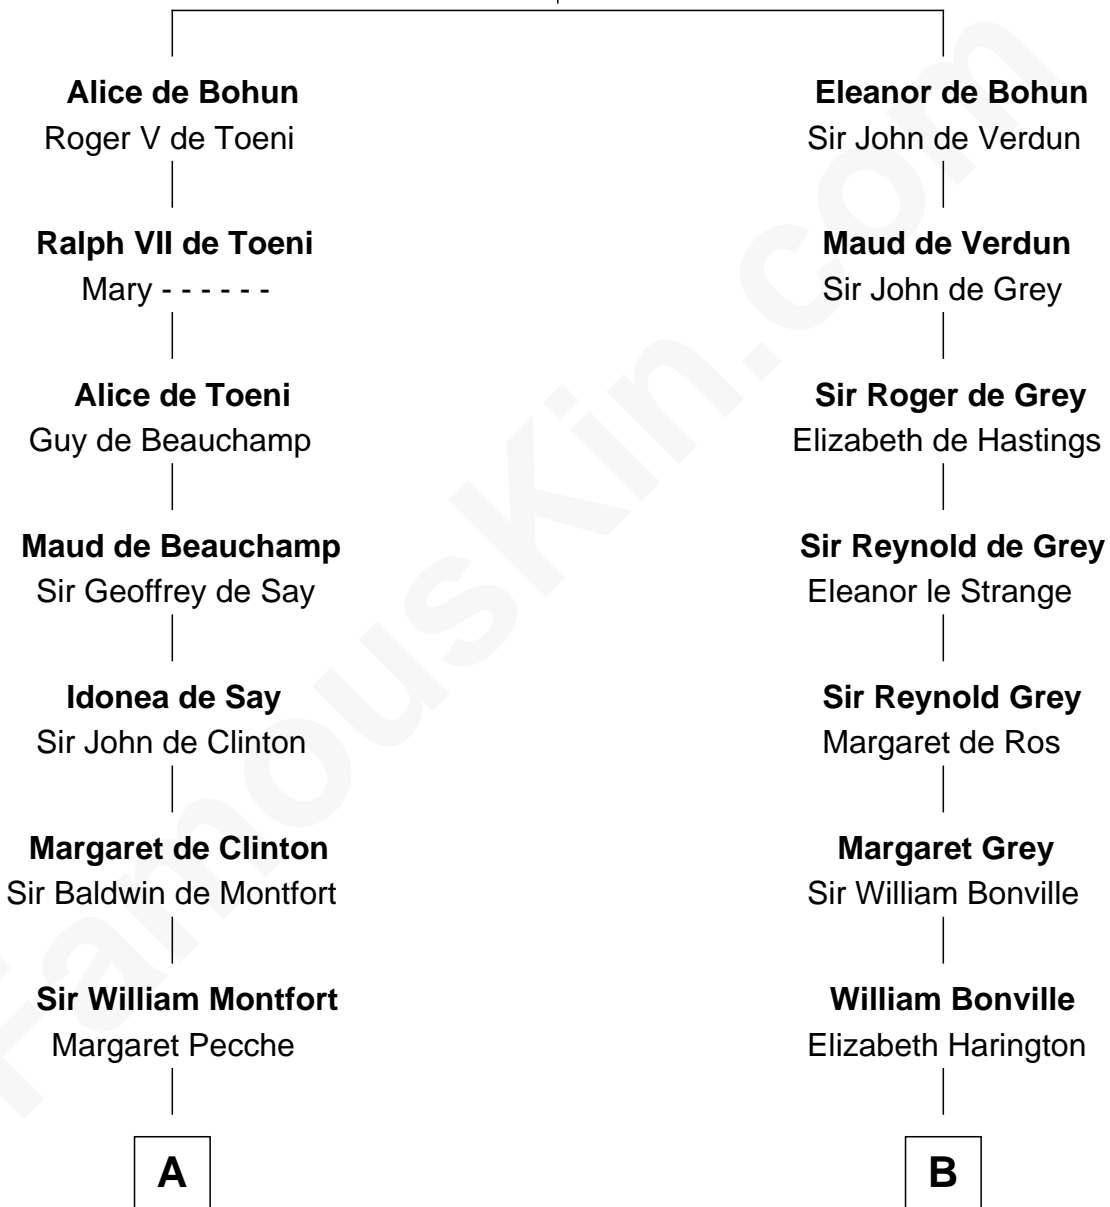

Sir Humphrey de Bohun

Maud of Eu