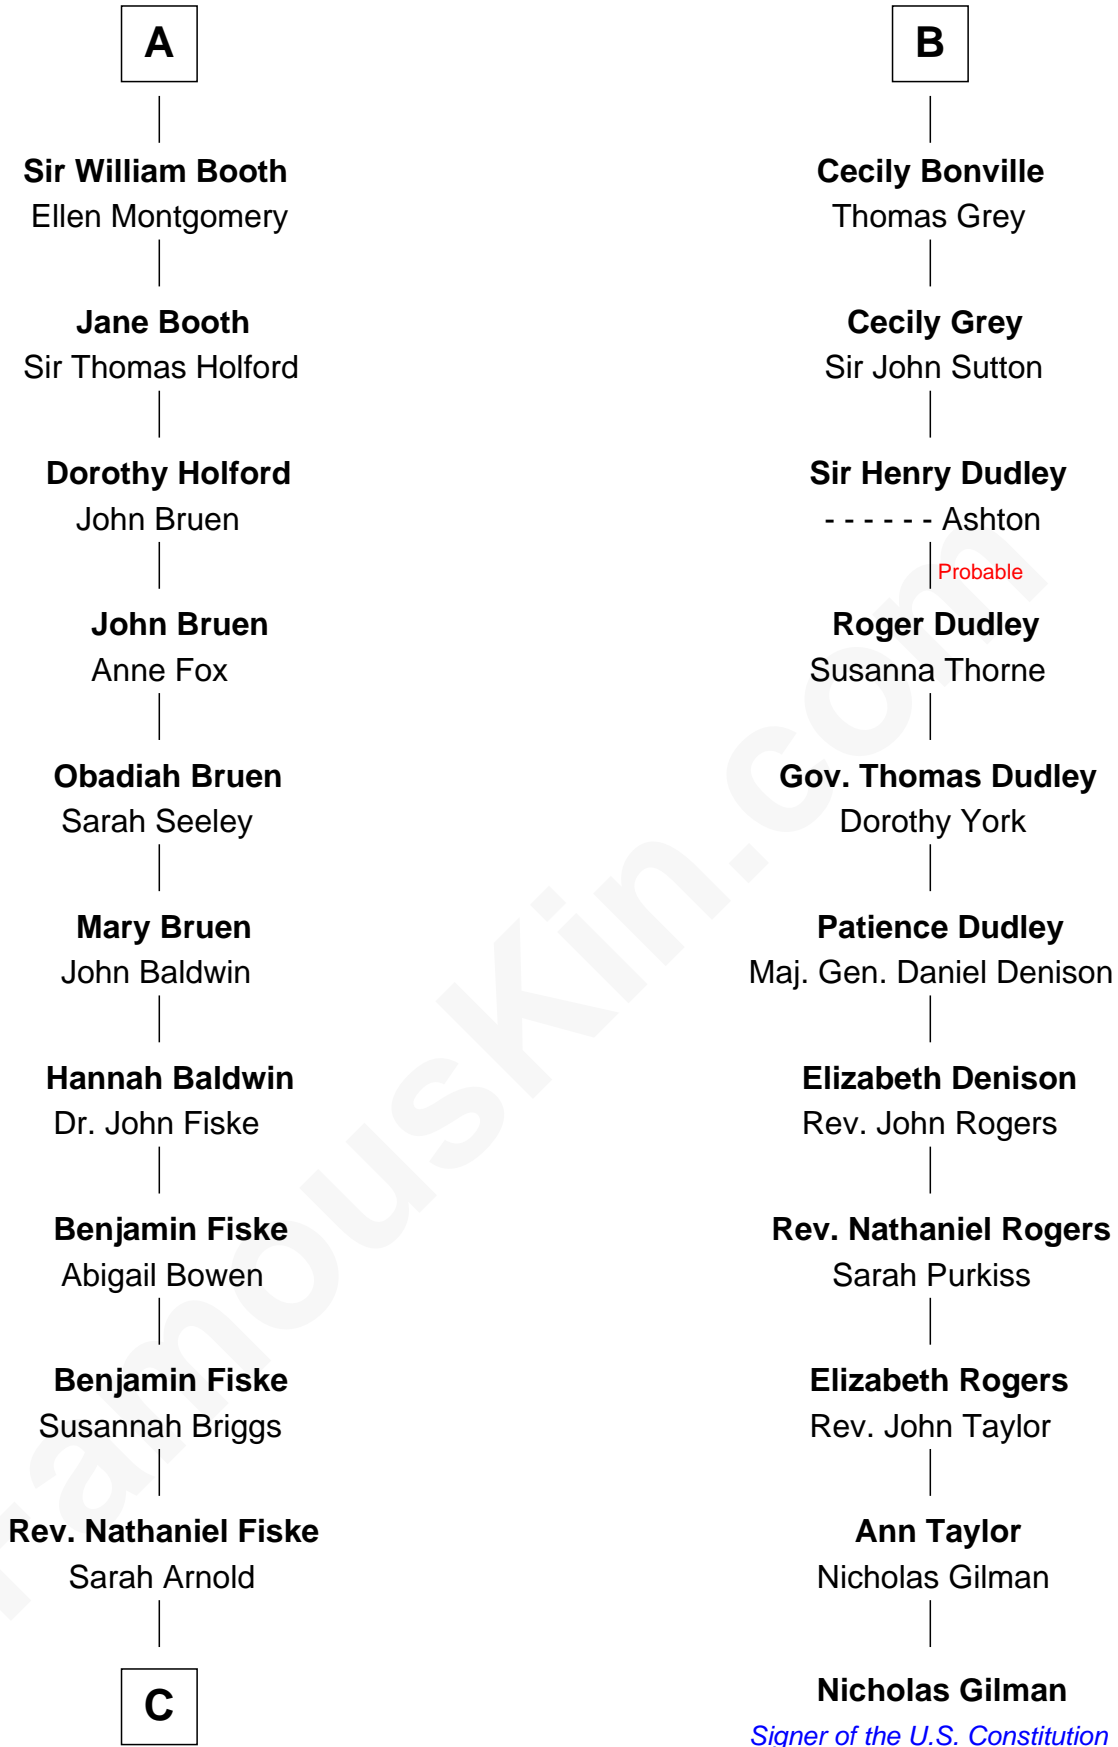

FamousKin.com

Relationship Chart of

Stephen A. Douglas

Participated in Lincoln-Douglas Debates

17th cousin 1 time removed of

Nicholas Gilman

Signer of the U.S. Constitution

C

Sarah Fiske
Dr. Stephen Arnold Douglass

Stephen A. Douglas
The Lincoln-Douglas Debates

FamousKin.com