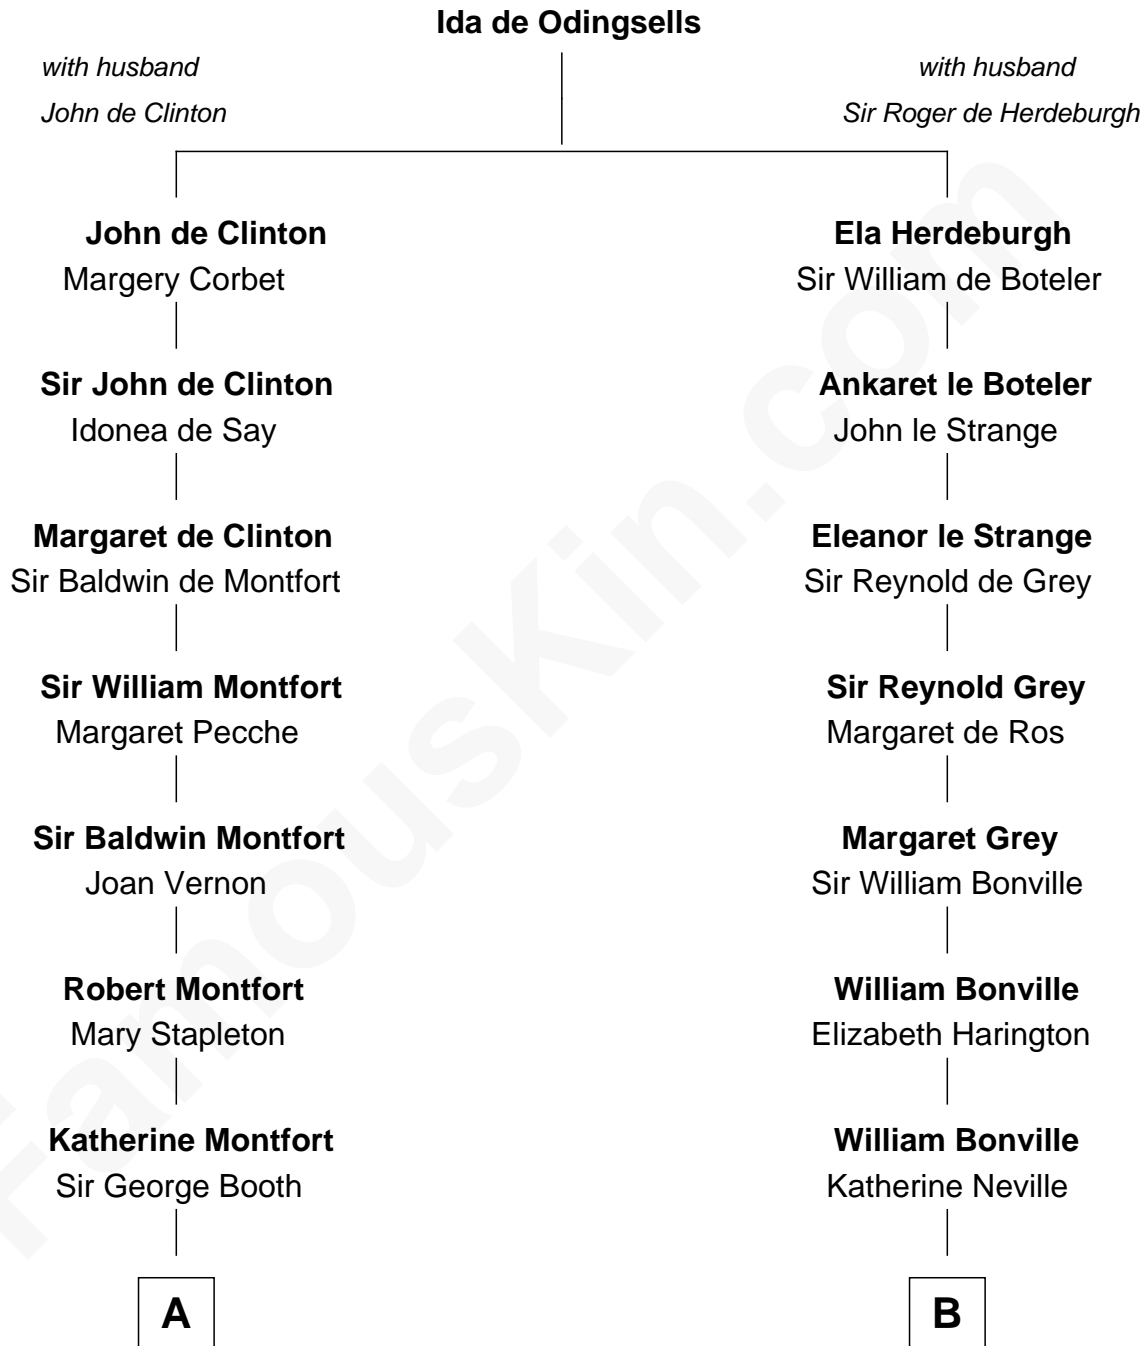

FamousKin.com

Relationship Chart of

Stephen A. Douglas

Participated in Lincoln-Douglas Debates

17th cousin 1 time removed of

Nicholas Gilman

Signer of the U.S. Constitution

C

Sarah Fiske
Dr. Stephen Arnold Douglass

Stephen A. Douglas
The Lincoln-Douglas Debates

FamousKin.com