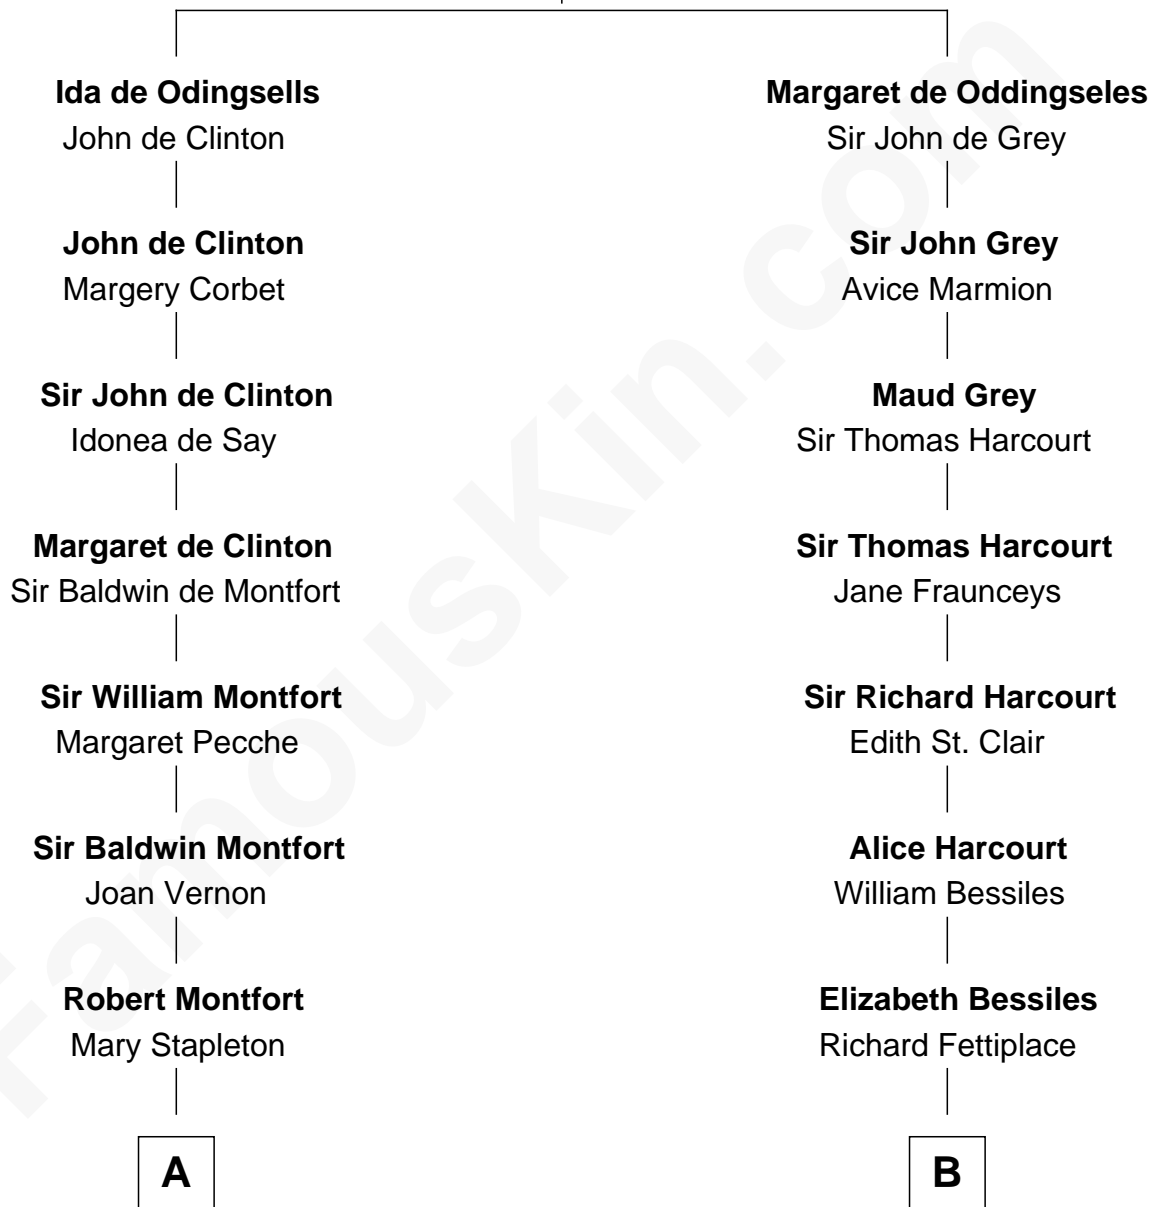

William de Odingsells

Ela FitzWalter