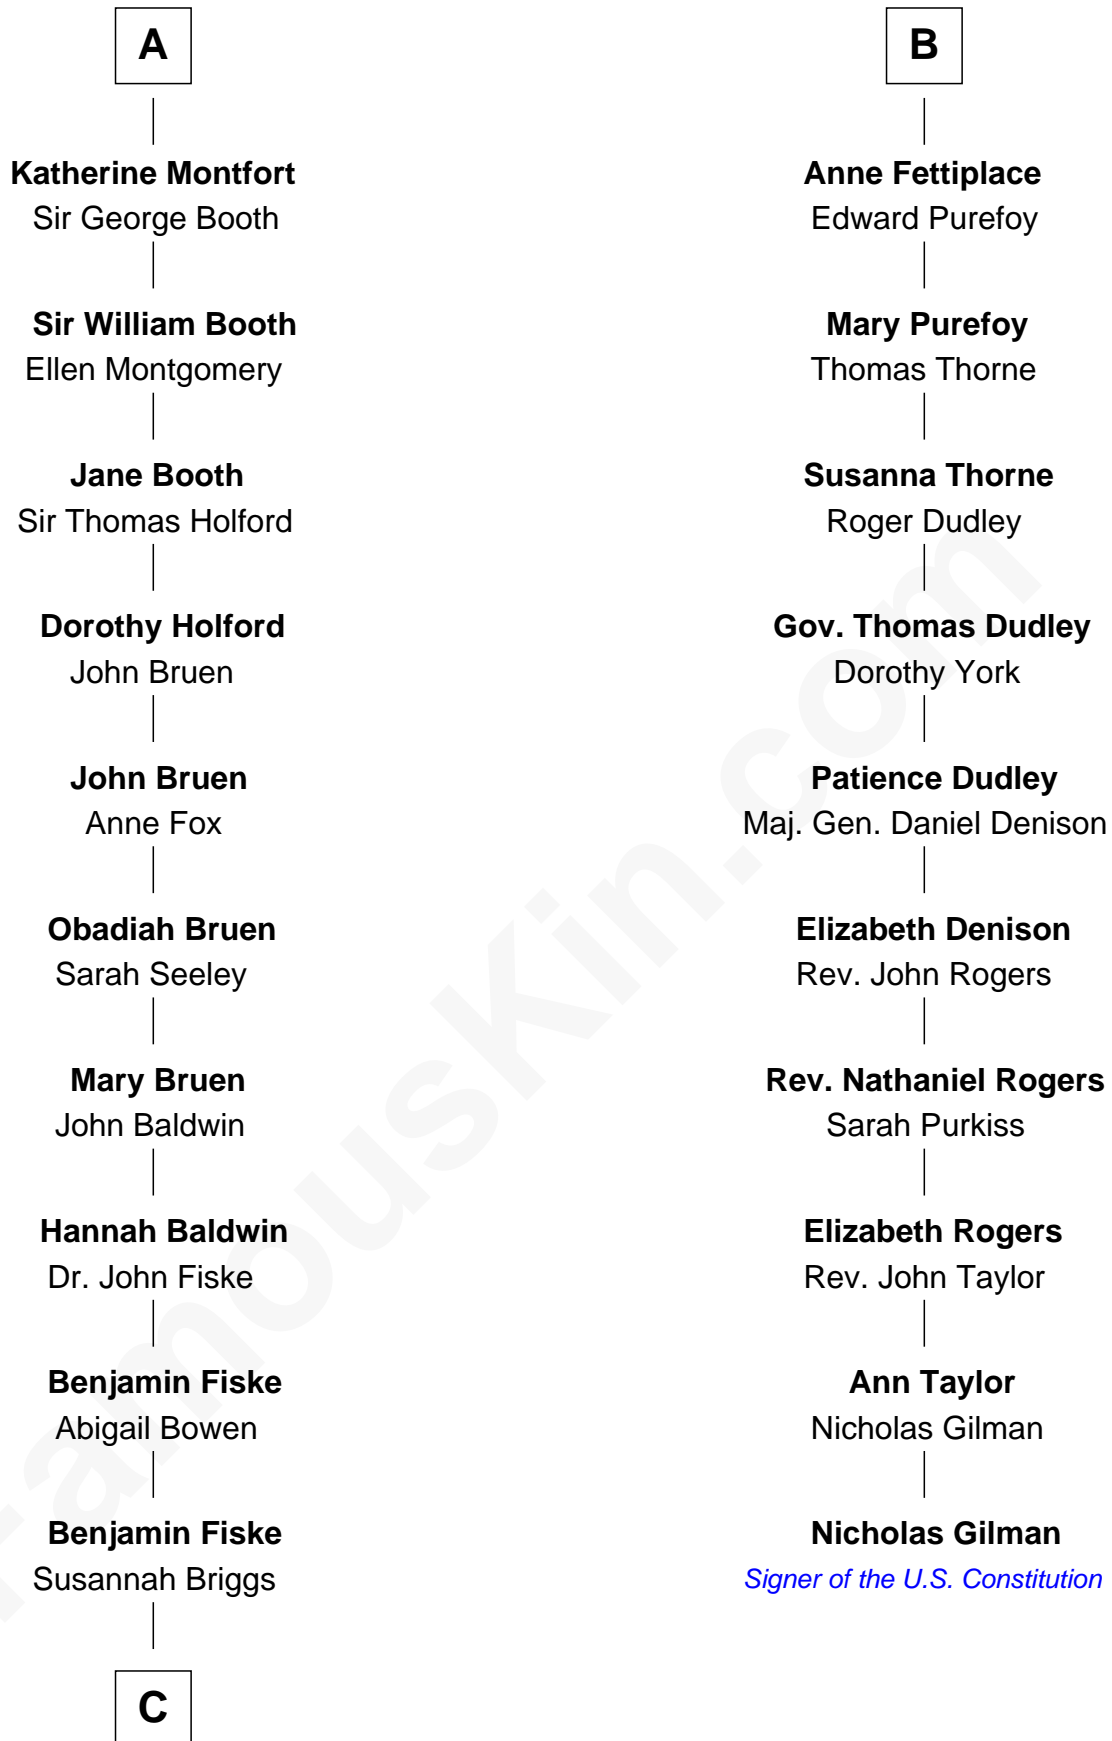

FamousKin.com

Relationship Chart of

Stephen A. Douglas

Participated in Lincoln-Douglas Debates

16th cousin 3 times removed of

Nicholas Gilman

Signer of the U.S. Constitution

William de Odingsells

Ela FitzWalter

C

Rev. Nathaniel Fiske

Sarah Arnold

Sarah Fiske

Dr. Stephen Arnold Douglass

Stephen A. Douglas

The Lincoln-Douglas Debates