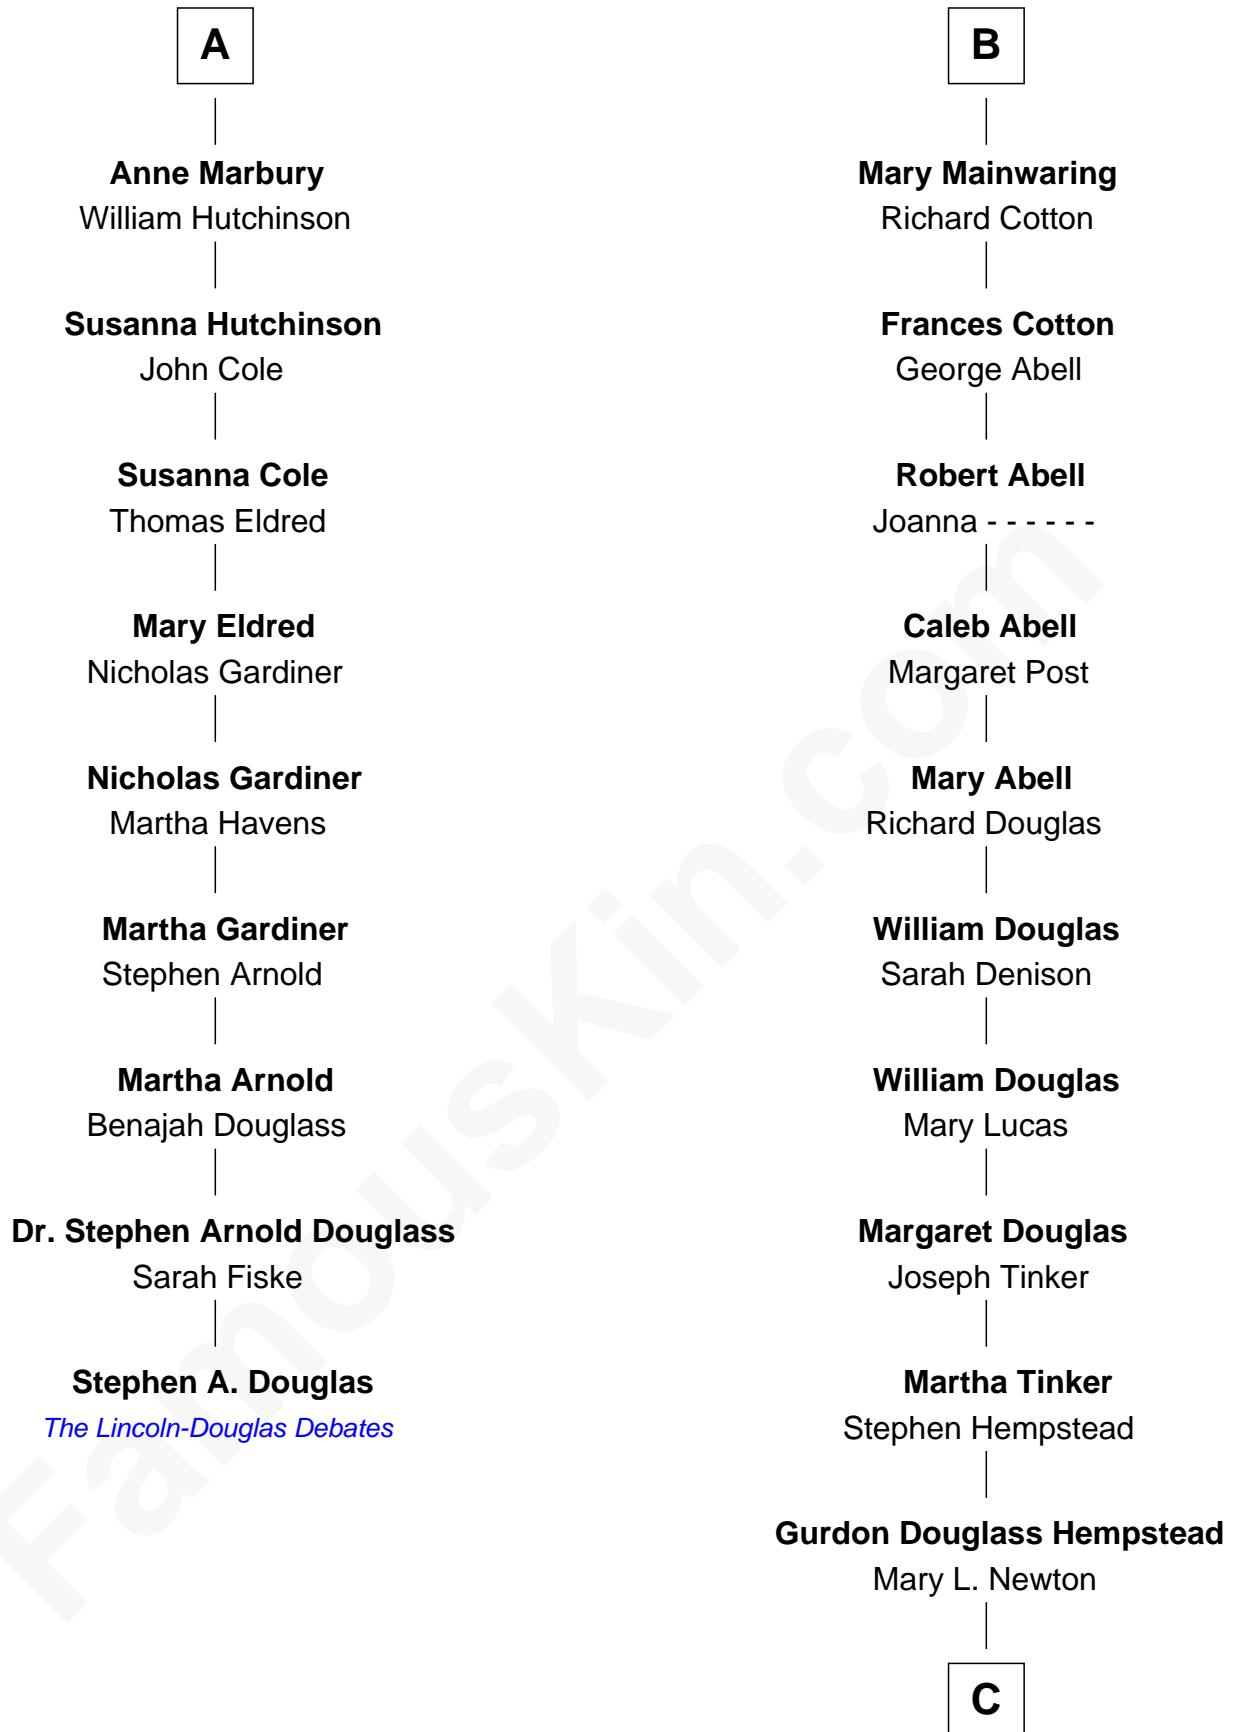

FamousKin.com

Relationship Chart of

Stephen A. Douglas

Participated in Lincoln-Douglas Debates

15th cousin 6 times removed of

Richard Gere

Movie Actor

C

Julia Anne Hempstead

Elisha Thomas Tiffany

Nelson Leroy Tiffany

Evaline Harriet Williams

William Stanton Tiffany

Anna Rebecca Stevens

Doris Anna Tiffany

Homer George Gere