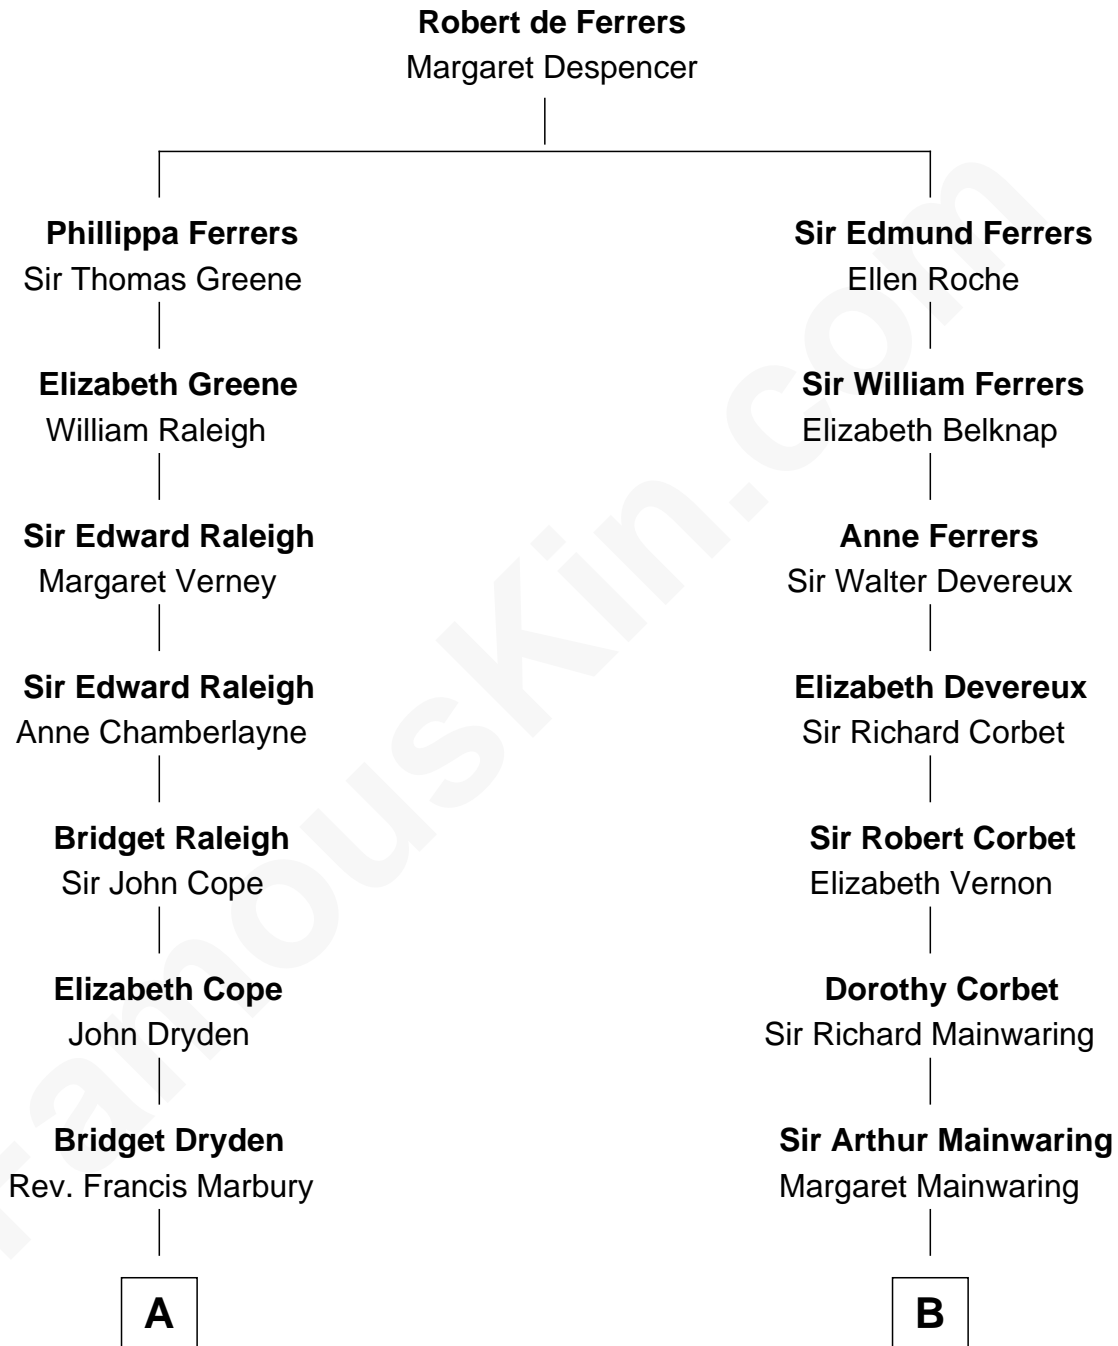

FamousKin.com

Relationship Chart of

Stephen A. Douglas

Participated in Lincoln-Douglas Debates

15th cousin 6 times removed of

Richard Gere

Movie Actor

C

Julia Anne Hempstead

Elisha Thomas Tiffany

Nelson Leroy Tiffany

Evaline Harriet Williams

William Stanton Tiffany

Anna Rebecca Stevens

Doris Anna Tiffany

Homer George Gere