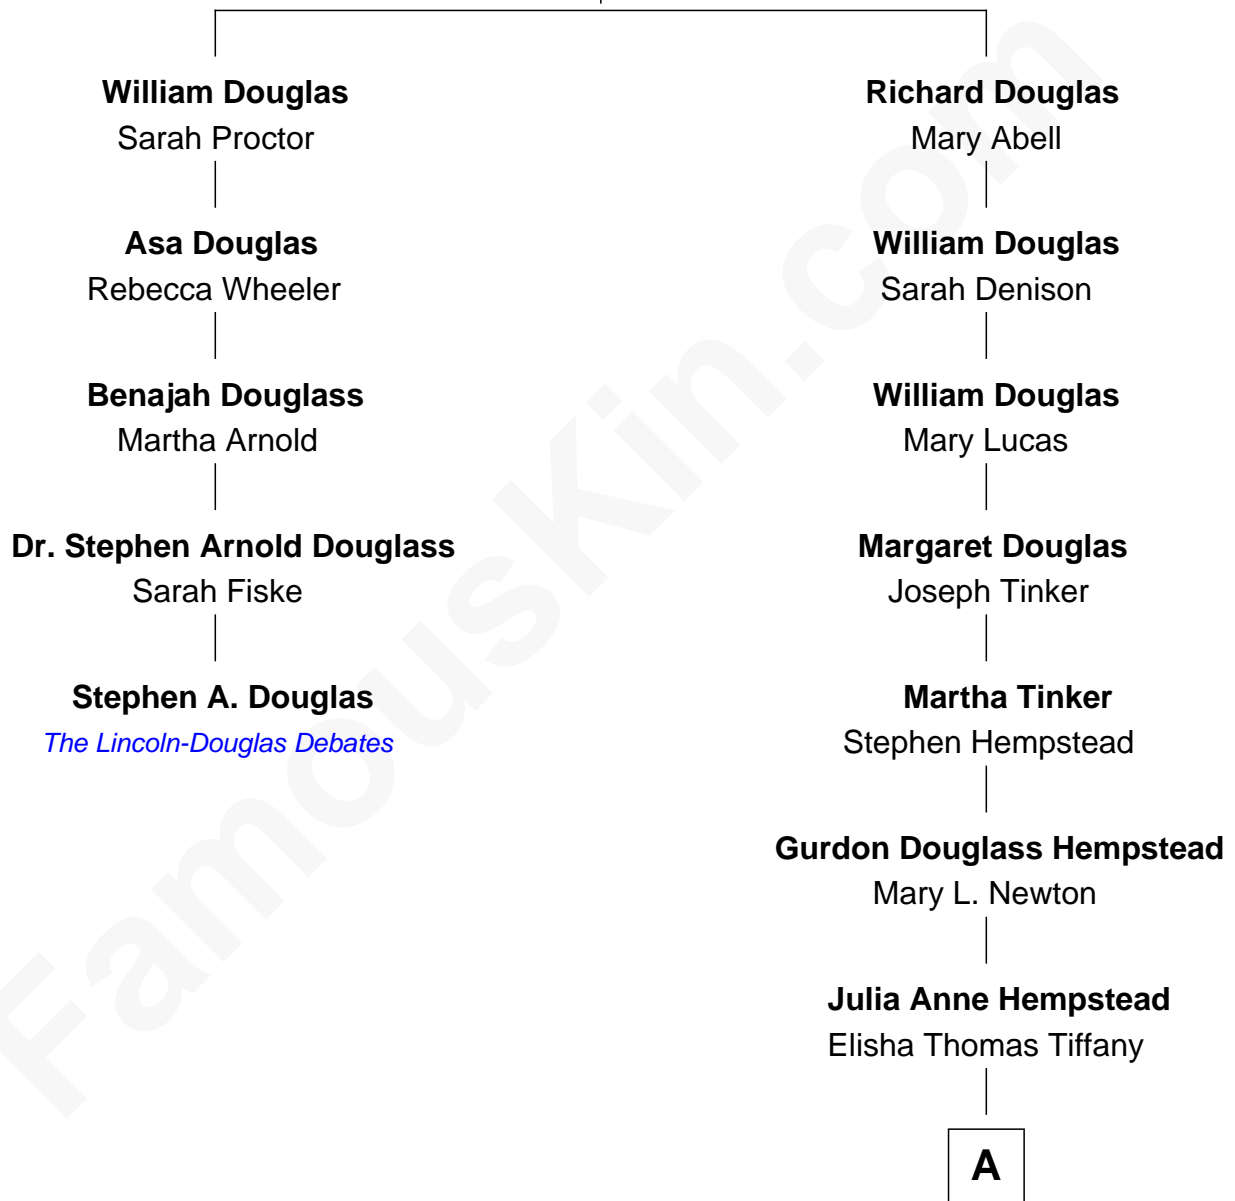

FamousKin.com

Relationship Chart of

Stephen A. Douglas

Participated in Lincoln-Douglas Debates

4th cousin 6 times removed of

Richard Gere

Movie Actor

William Douglas

Abiah Hough

A

Nelson Leroy Tiffany
Evaline Harriet Williams

William Stanton Tiffany
Anna Rebecca Stevens

Doris Anna Tiffany
Homer George Gere

Richard Gere
Movie Actor