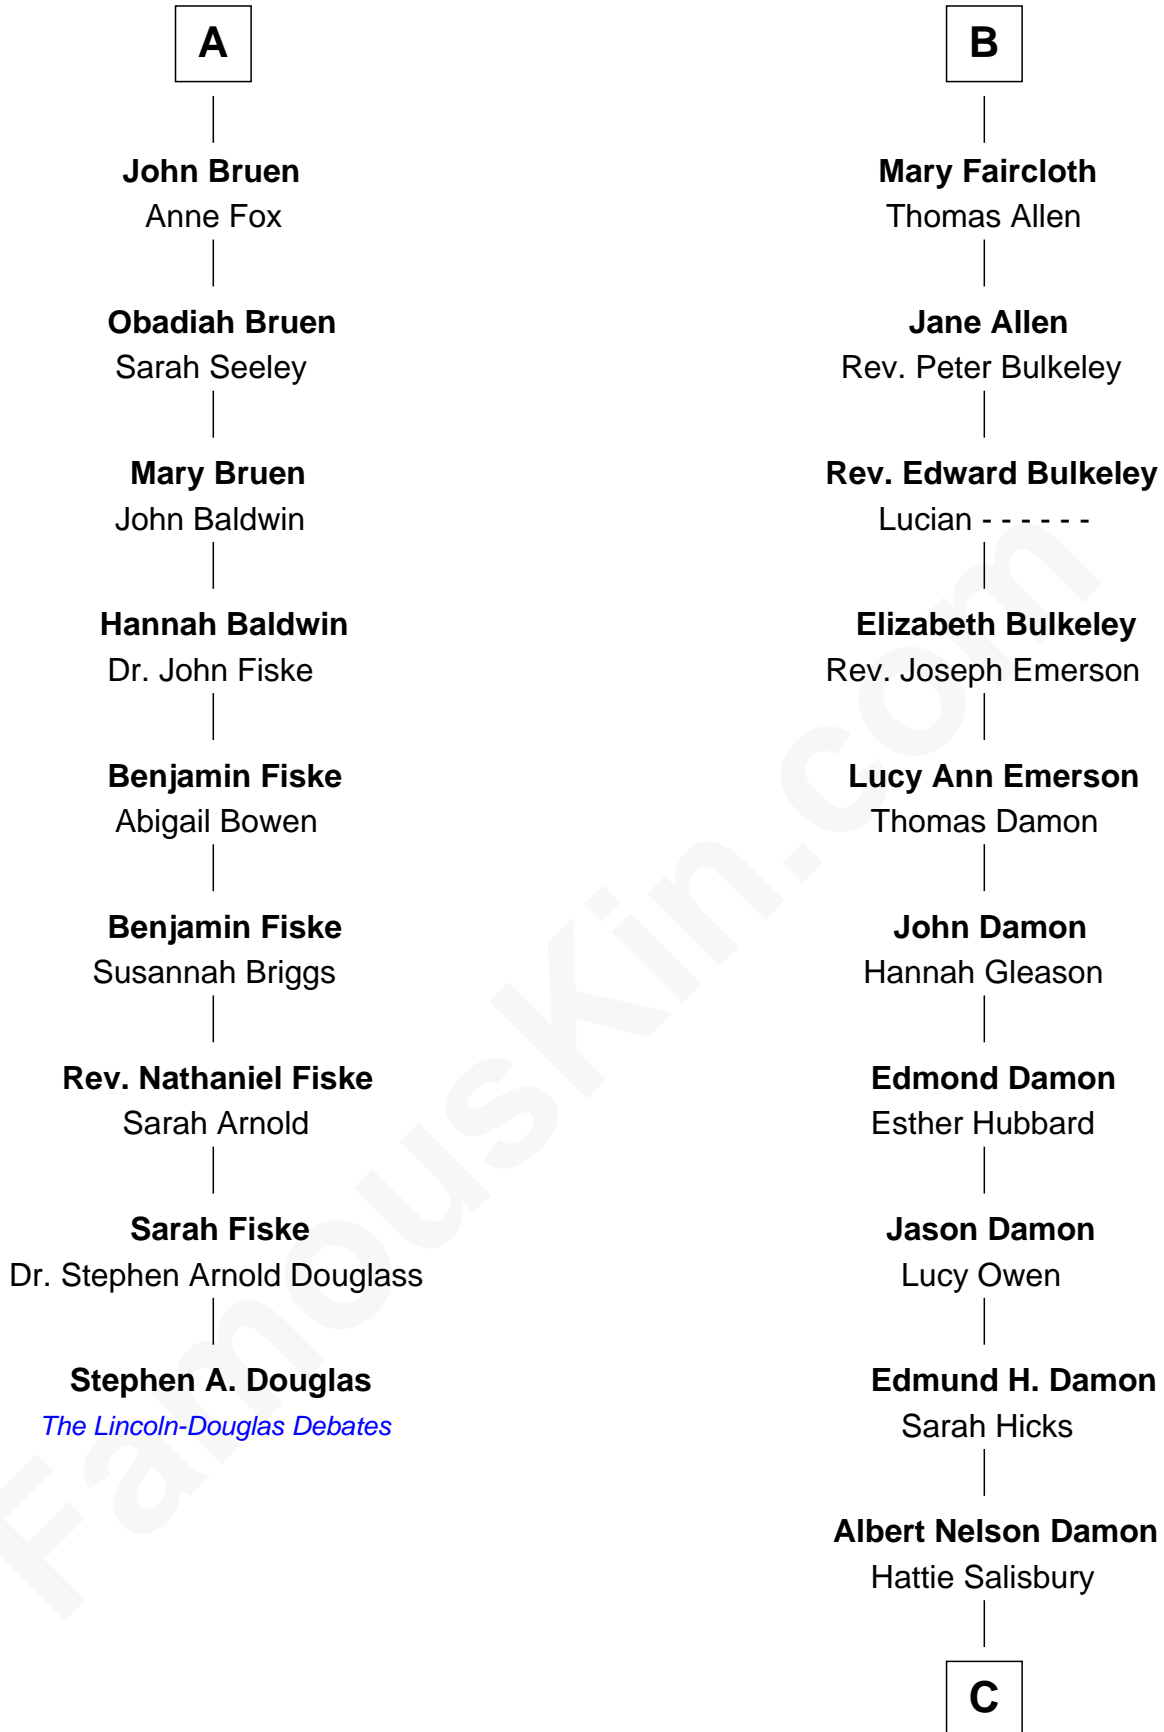

FamousKin.com

Relationship Chart of

Stephen A. Douglas

Participated in Lincoln-Douglas Debates

15th cousin 5 times removed of

Matt Damon

Movie Actor

C

Alberth Howe Damon

Grace Henrietta Telfer

Albert Howe Damon

Roberta M. Fay

Kent Telfer Damon

Nancy June Carlsson-Paige

Matt Damon

Movie Actor