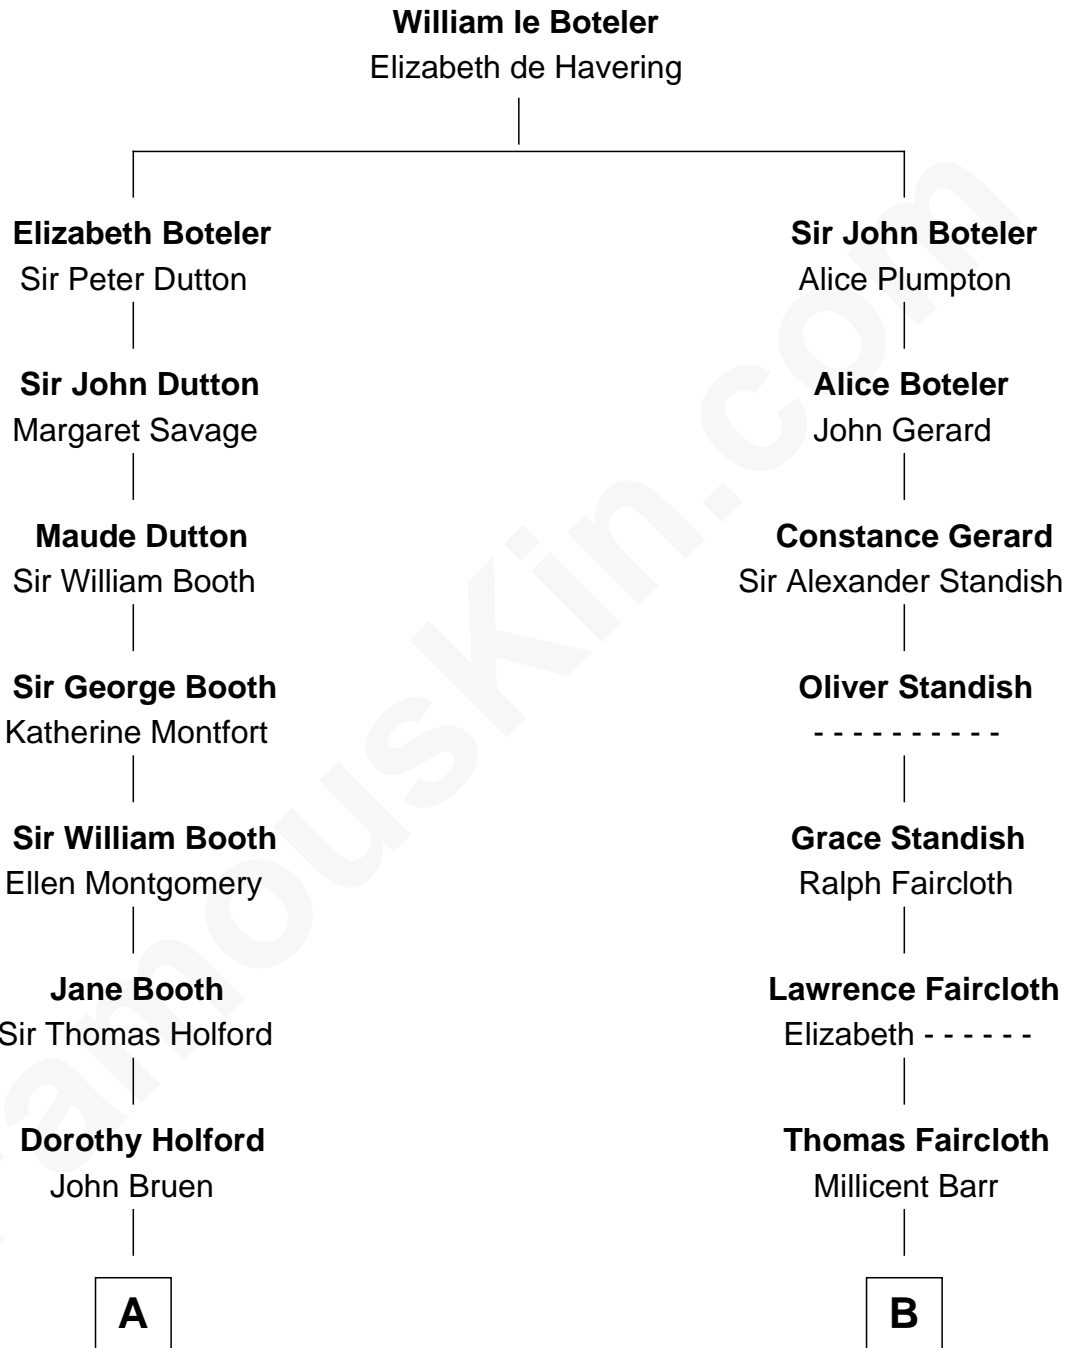

FamousKin.com

Relationship Chart of

Stephen A. Douglas

Participated in Lincoln-Douglas Debates

15th cousin 5 times removed of

Matt Damon

Movie Actor

C