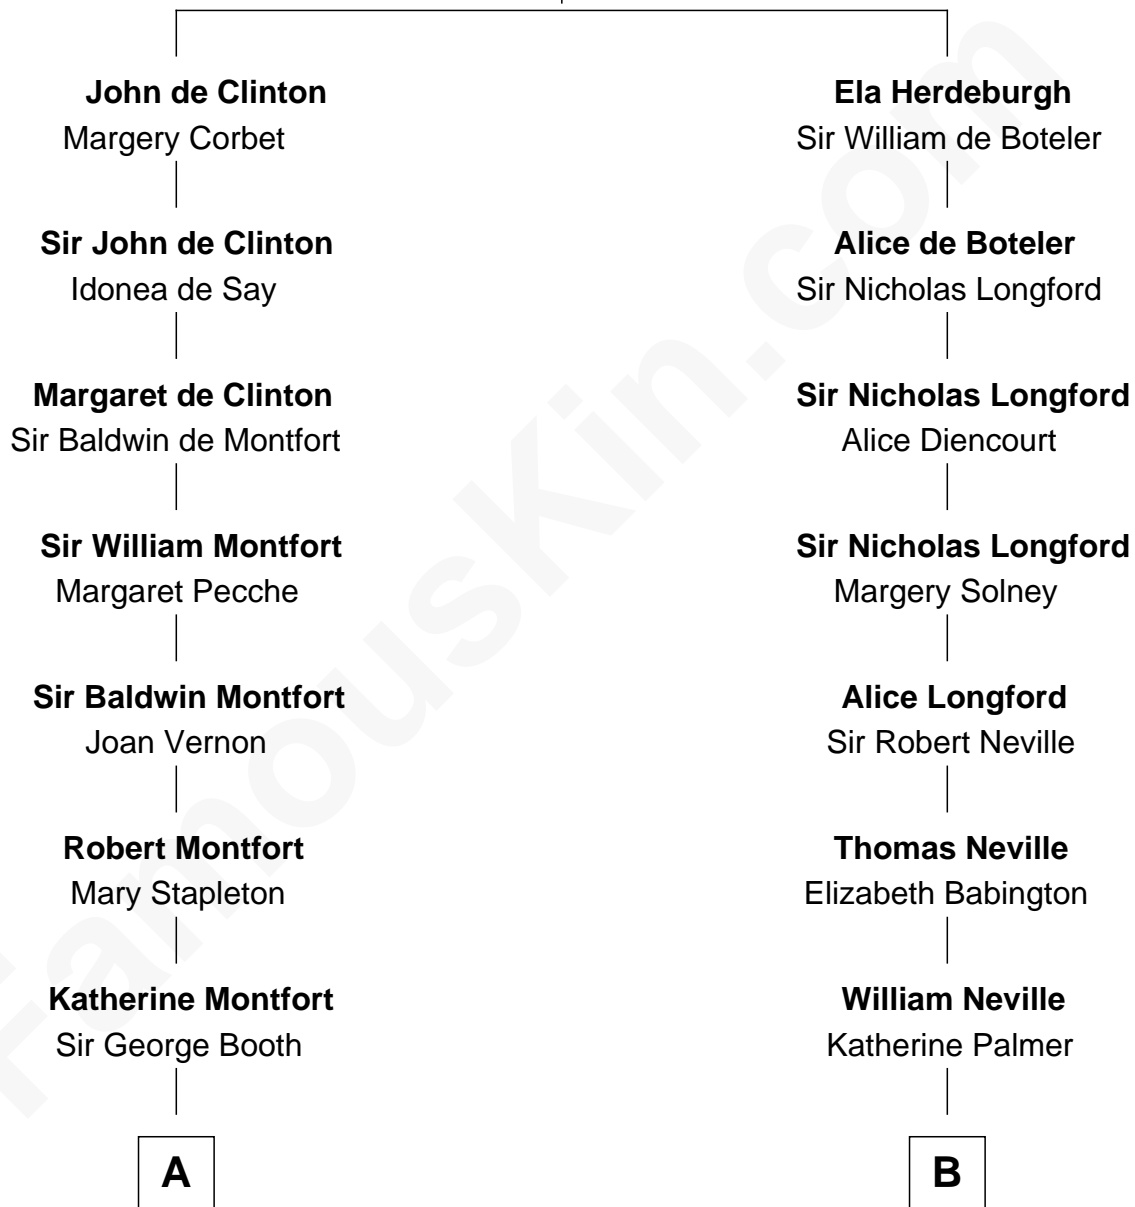

Ida de Odingsells

with husband

John de Clinton

with husband

Sir Roger de Herdeburgh