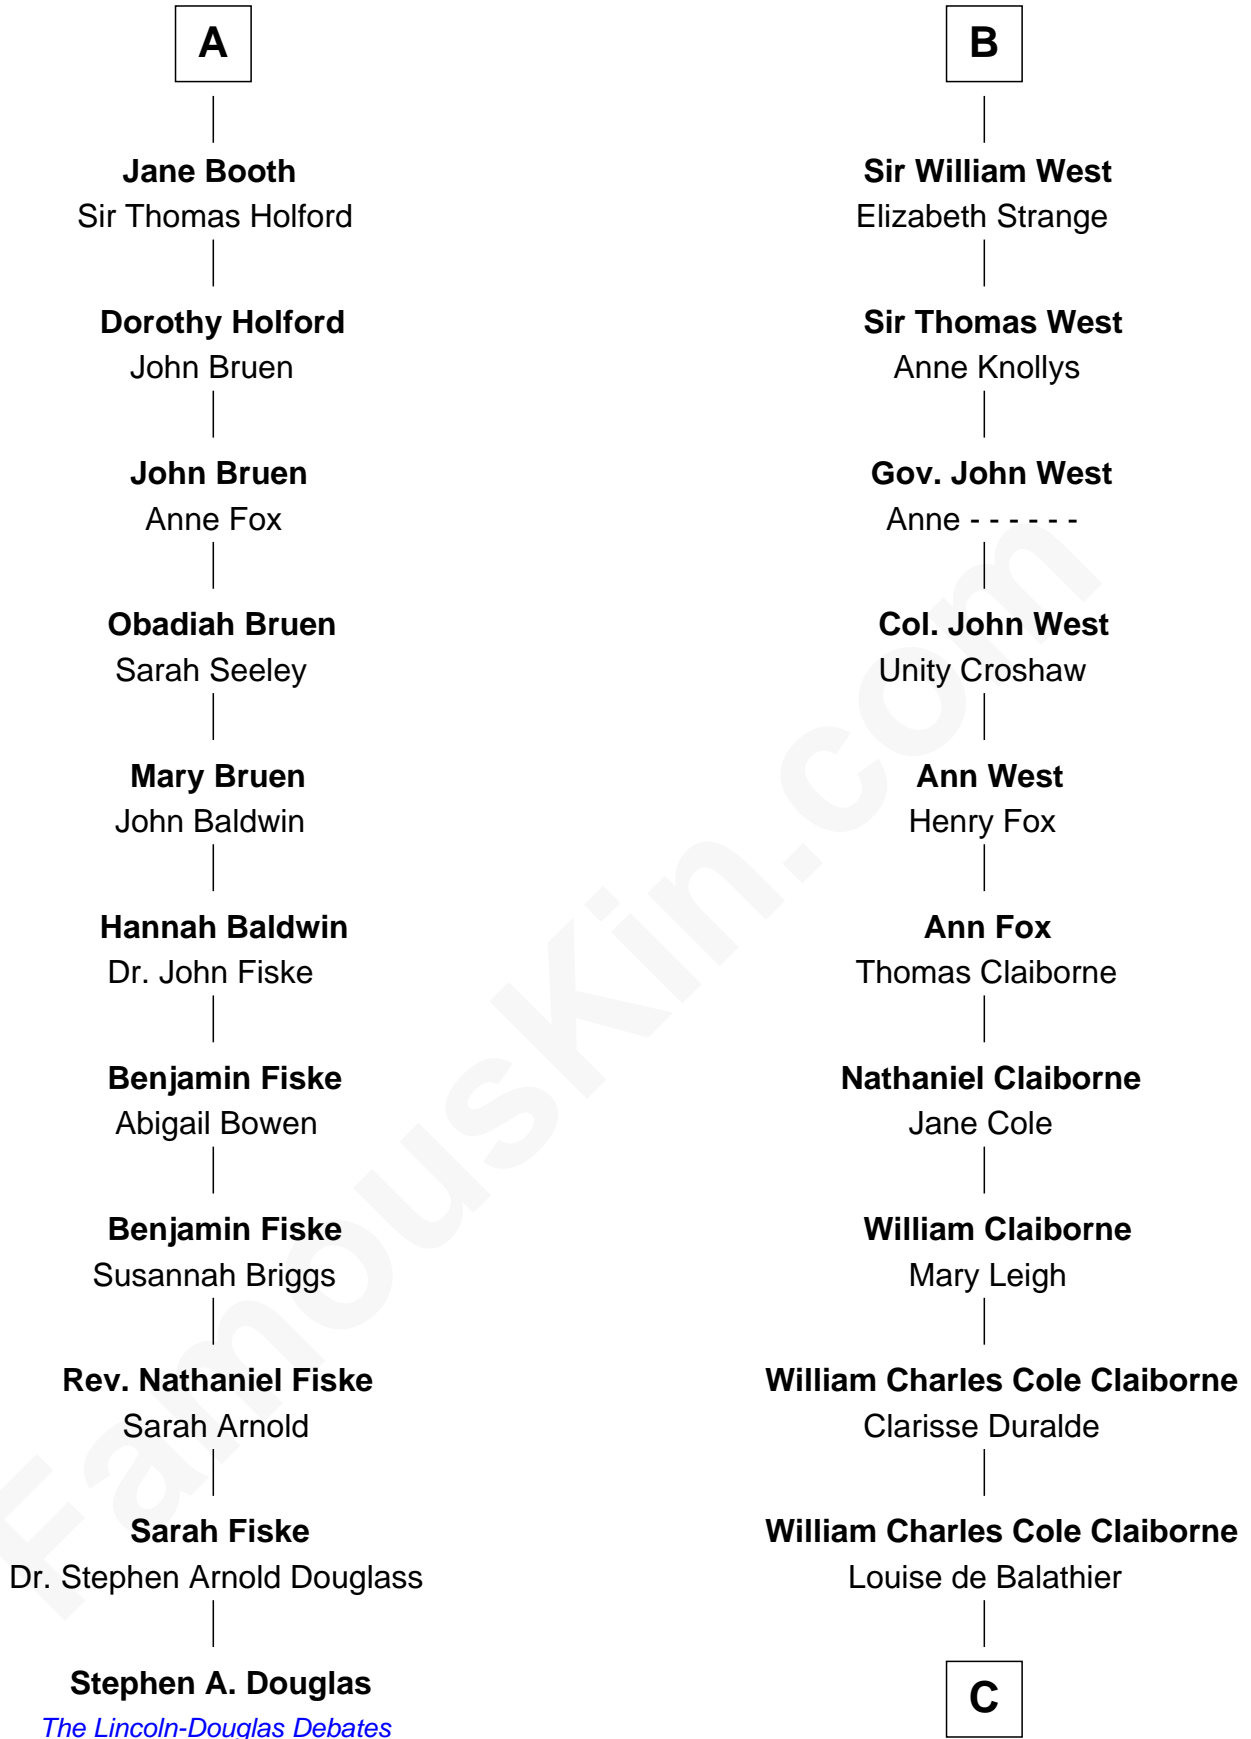

## Relationship Chart of

### Stephen A. Douglas

*Participated in Lincoln-Douglas Debates*

**17th cousin 2 times removed of**

**Liz Claiborne**

*Fashion Designer and Founder of Liz Claiborne Inc.*

**Sir Robert de Holland**

Maude la Zouche