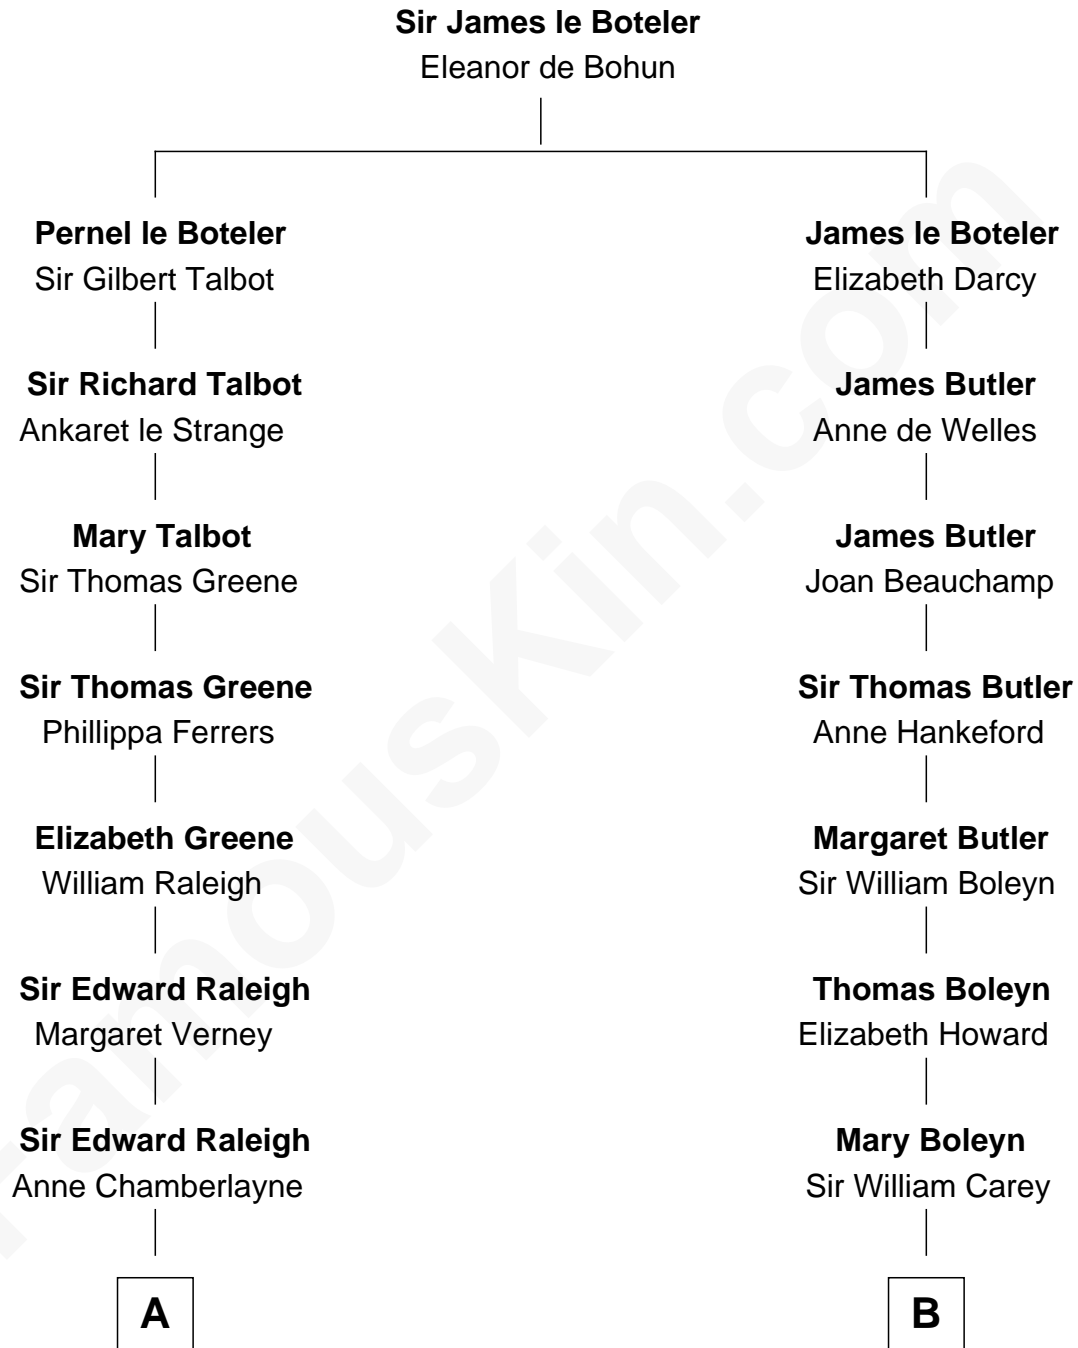

FamousKin.com

Relationship Chart of

Stephen A. Douglas

Participated in Lincoln-Douglas Debates

18th cousin 1 time removed of

Liz Claiborne

Fashion Designer and Founder of Liz Claiborne Inc.