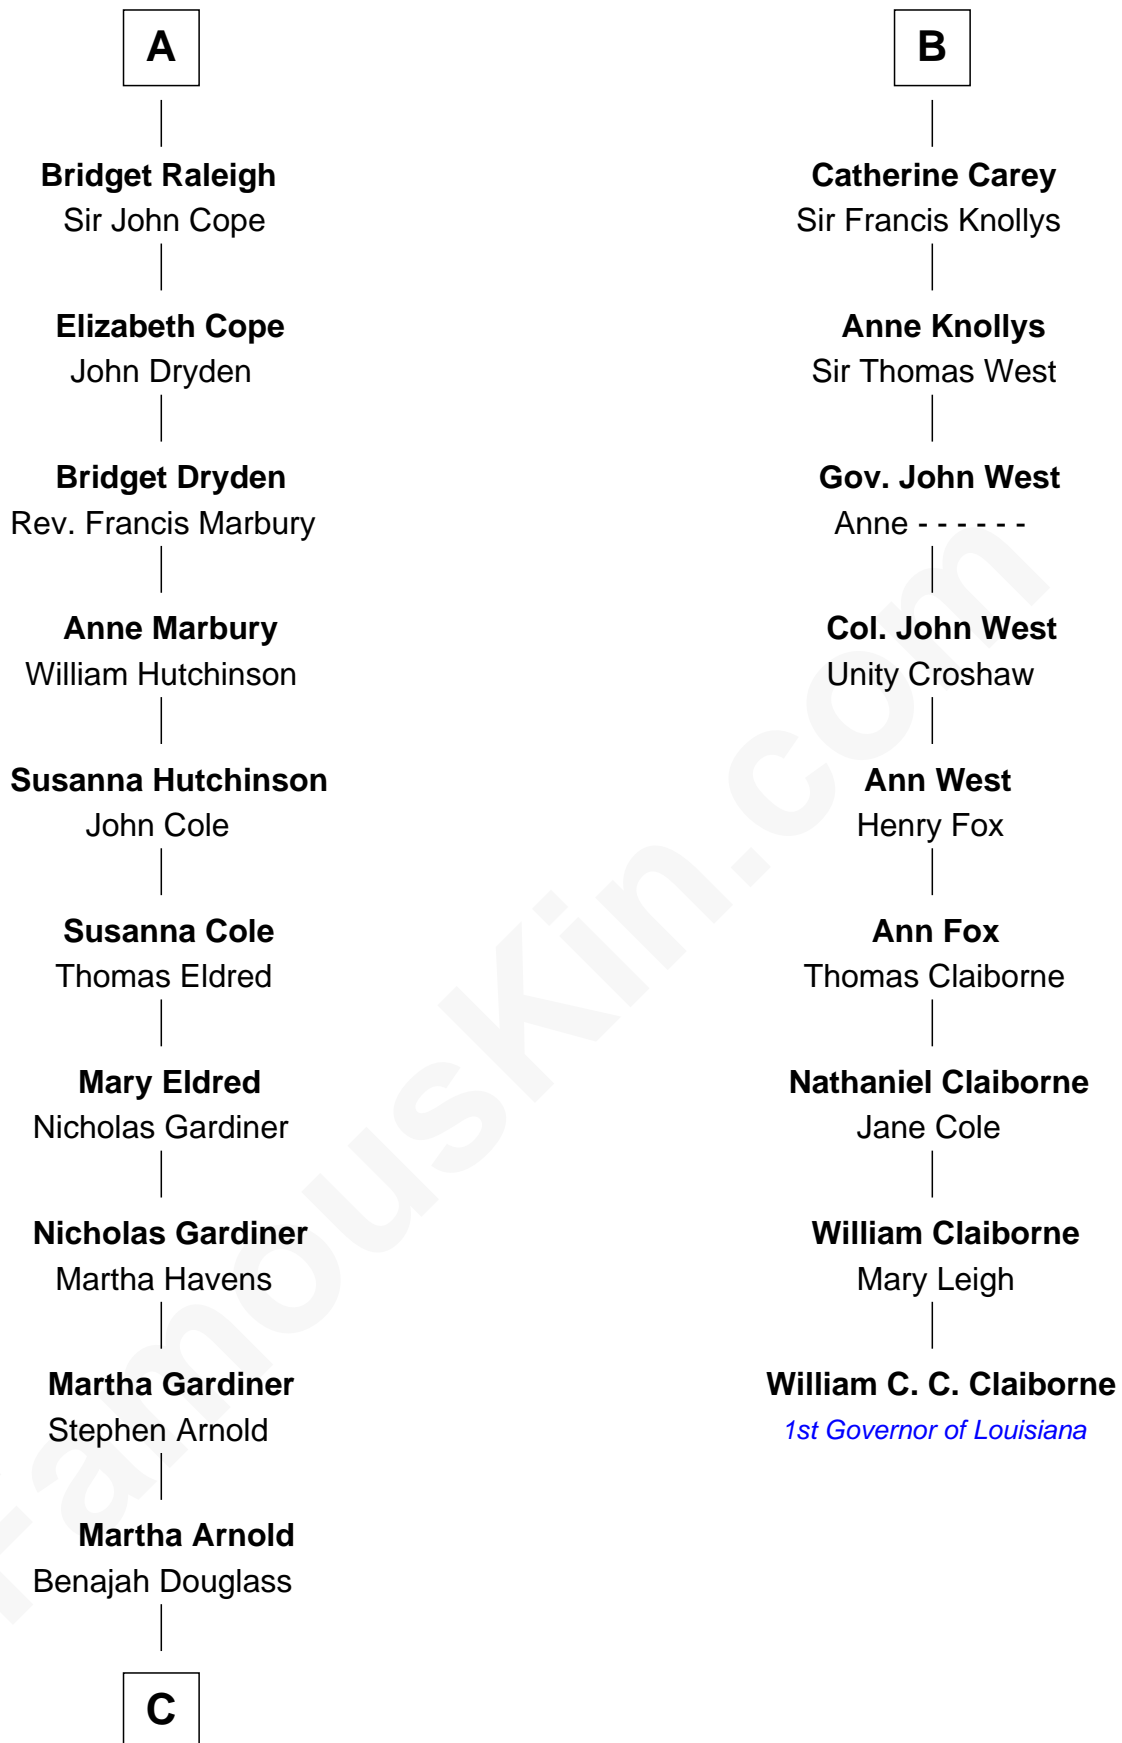

FamousKin.com

Relationship Chart of

Stephen A. Douglas

Participated in Lincoln-Douglas Debates

15th cousin 3 times removed of

William C. C. Claiborne

1st Governor of Louisiana

Edmund Fitzalan

Alice de Warenne

C

—
Dr. Stephen Arnold Douglass

Sarah Fiske

—
Stephen A. Douglas

The Lincoln-Douglas Debates

FamousKin.com