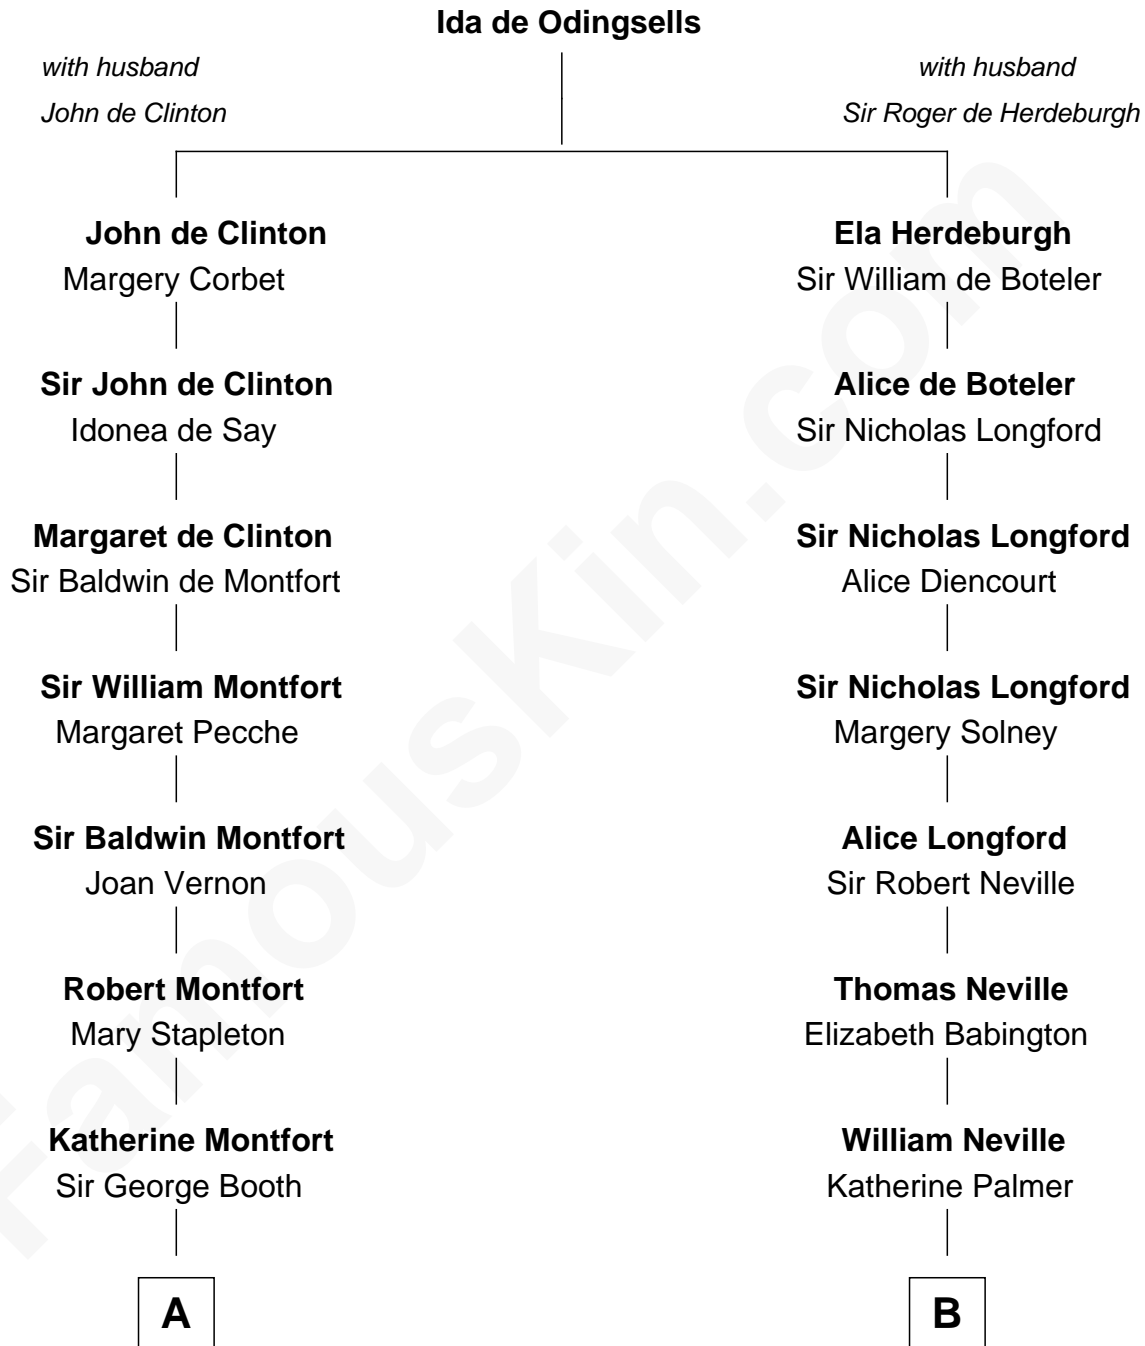

FamousKin.com

Relationship Chart of

Stephen A. Douglas

Participated in Lincoln-Douglas Debates

17th cousin 1 time removed of

William C. C. Claiborne

1st Governor of Louisiana

C

Sarah Fiske
Dr. Stephen Arnold Douglass

Stephen A. Douglas
The Lincoln-Douglas Debates

FamousKin.com