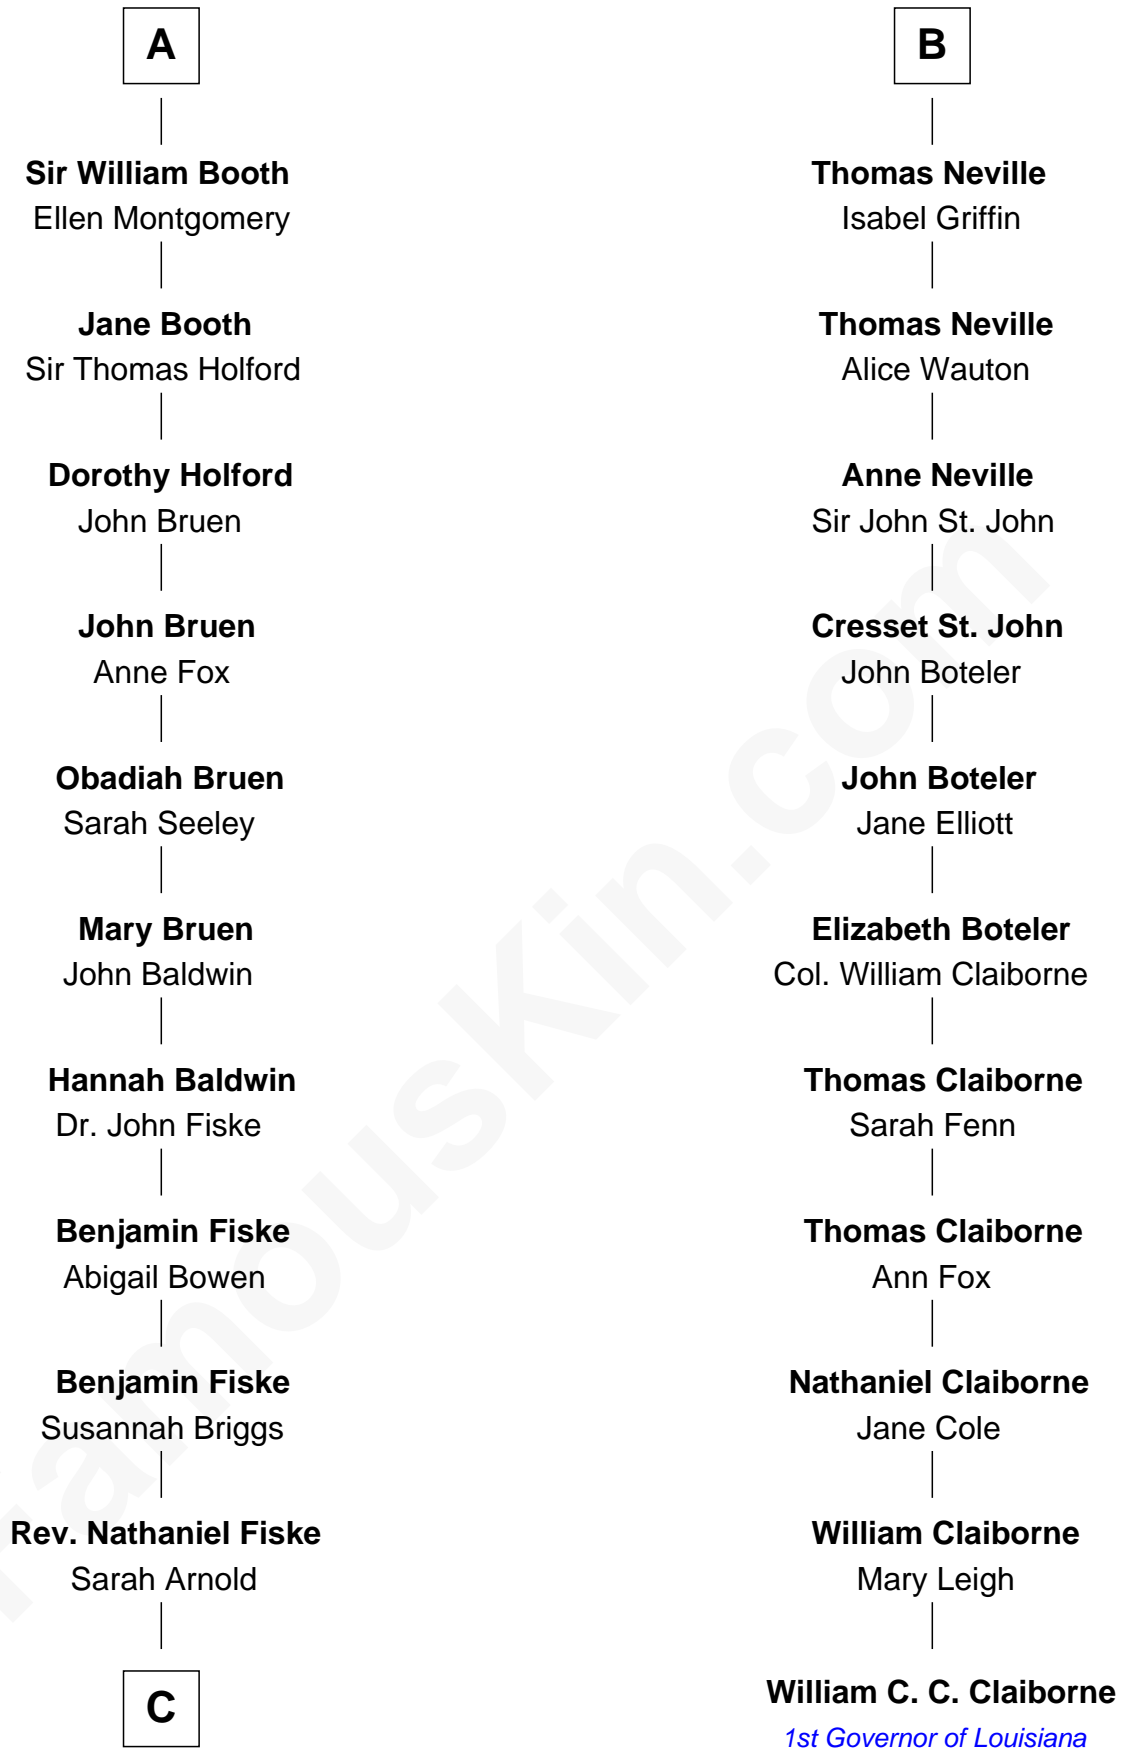

FamousKin.com

Relationship Chart of

Stephen A. Douglas

Participated in Lincoln-Douglas Debates

17th cousin 1 time removed of

William C. C. Claiborne

1st Governor of Louisiana

C

Sarah Fiske
Dr. Stephen Arnold Douglass

Stephen A. Douglas
The Lincoln-Douglas Debates

FamousKin.com