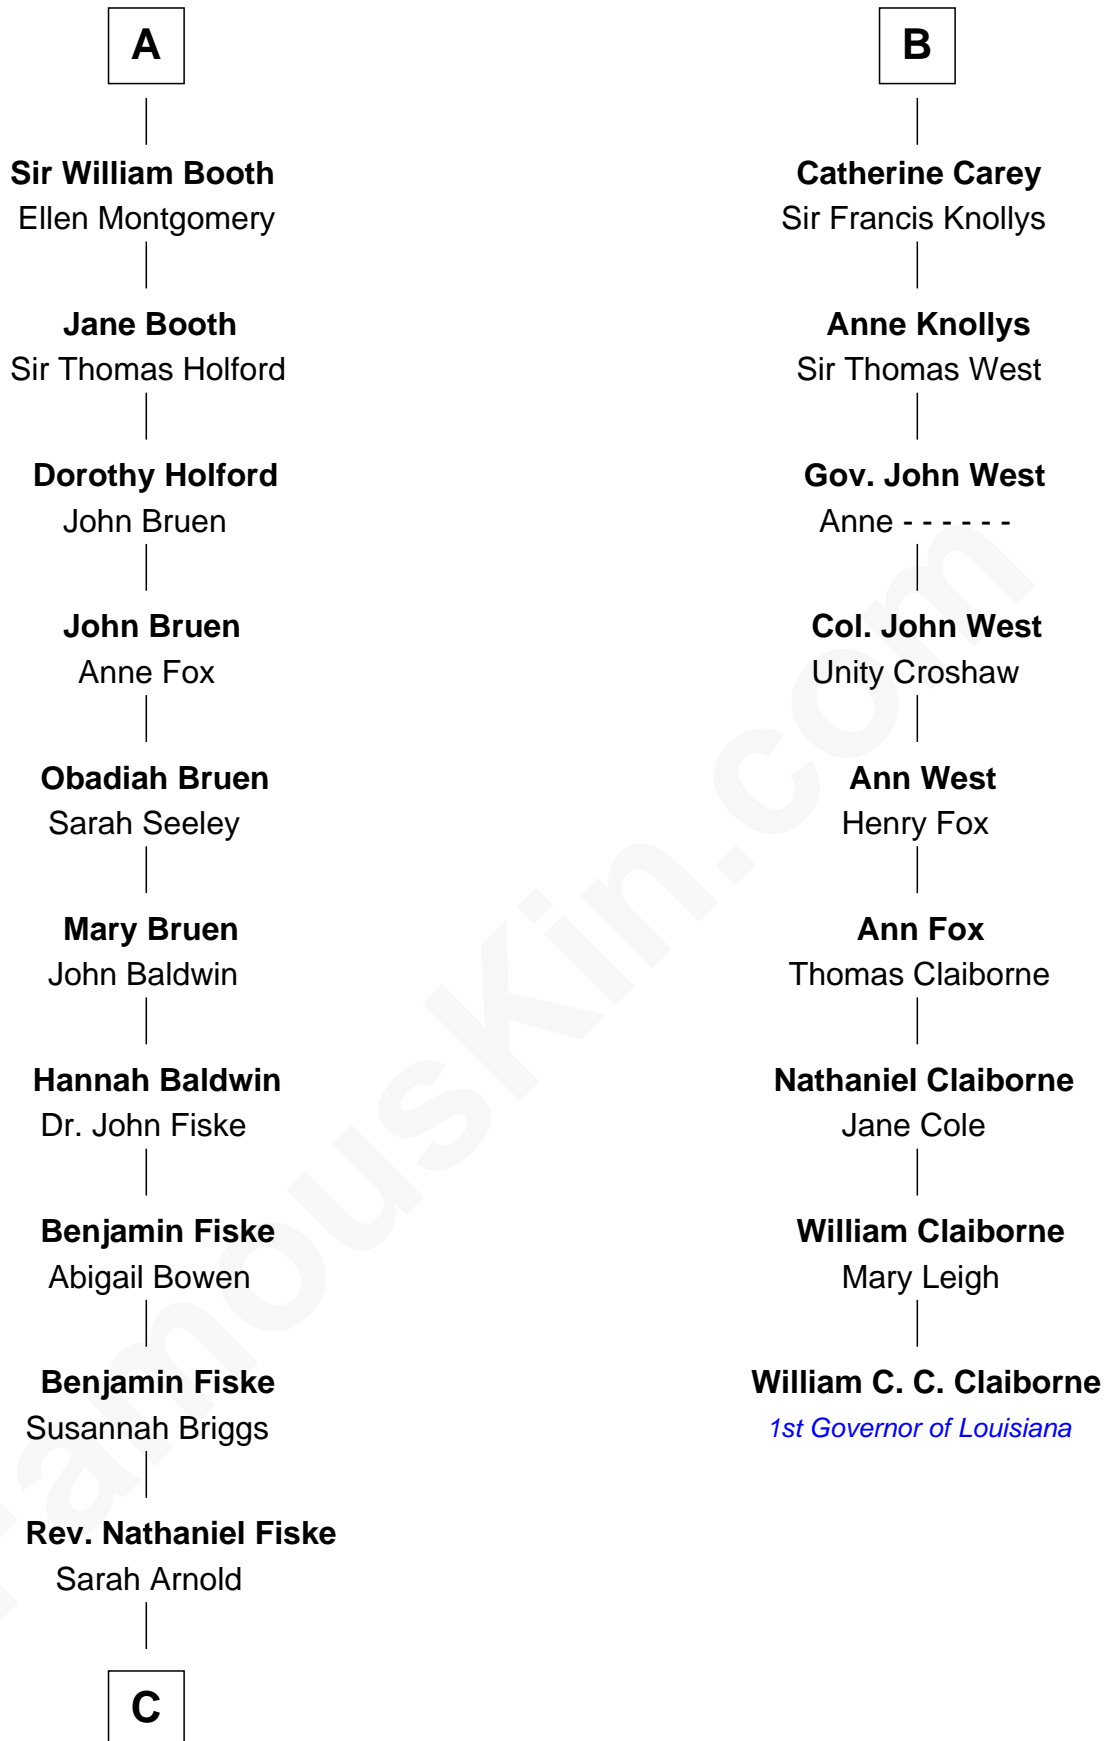

FamousKin.com

Relationship Chart of

Stephen A. Douglas

Participated in Lincoln-Douglas Debates

15th cousin 3 times removed of

William C. C. Claiborne

1st Governor of Louisiana

Guy de Beauchamp

Alice de Toeni

Maud de Beauchamp

Sir Geoffrey de Say

Idonea de Say

Sir John de Clinton

Margaret de Clinton

Sir Baldwin de Montfort

Sir William Montfort

Sir Thomas de Beauchamp

Katherine de Mortimer

Sir William Beauchamp

Joan Fitzalan

Joan Beauchamp

James Butler

Sir Thomas Butler

Anne Hankeford

Margaret Butler

Sir William Boleyn

Thomas Boleyn

Elizabeth Howard

Mary Boleyn

Sir William Carey

B

C