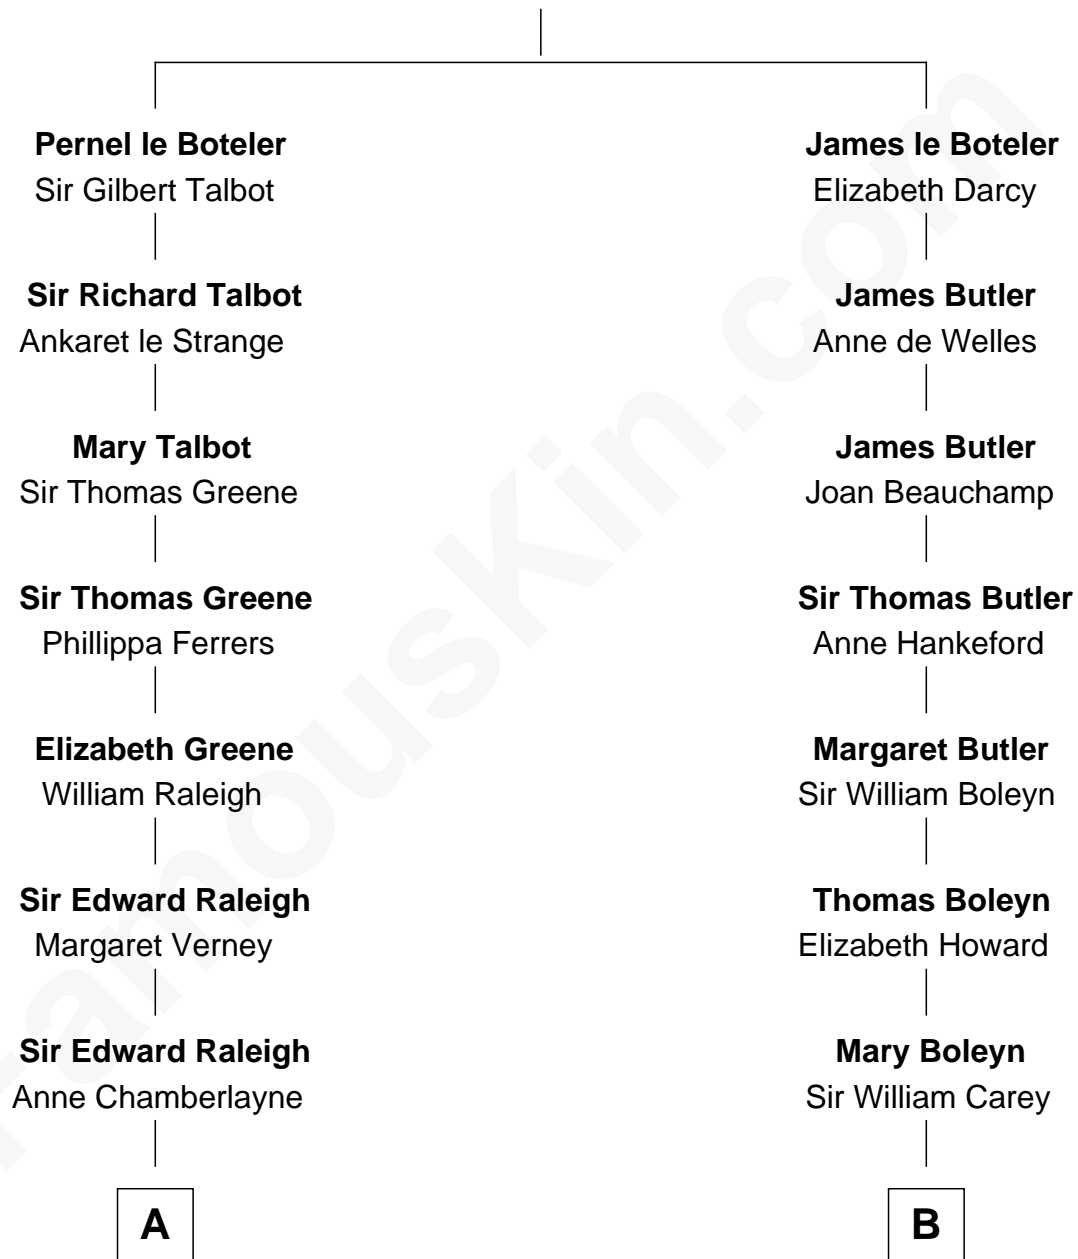

## Relationship Chart of

### Stephen A. Douglas

*Participated in Lincoln-Douglas Debates*

15th cousin 3 times removed of

### William C. C. Claiborne

*1st Governor of Louisiana*

**Sir James le Boteler**

Eleanor de Bohun

C

Dr. Stephen Arnold Douglass

Sarah Fiske

Stephen A. Douglas