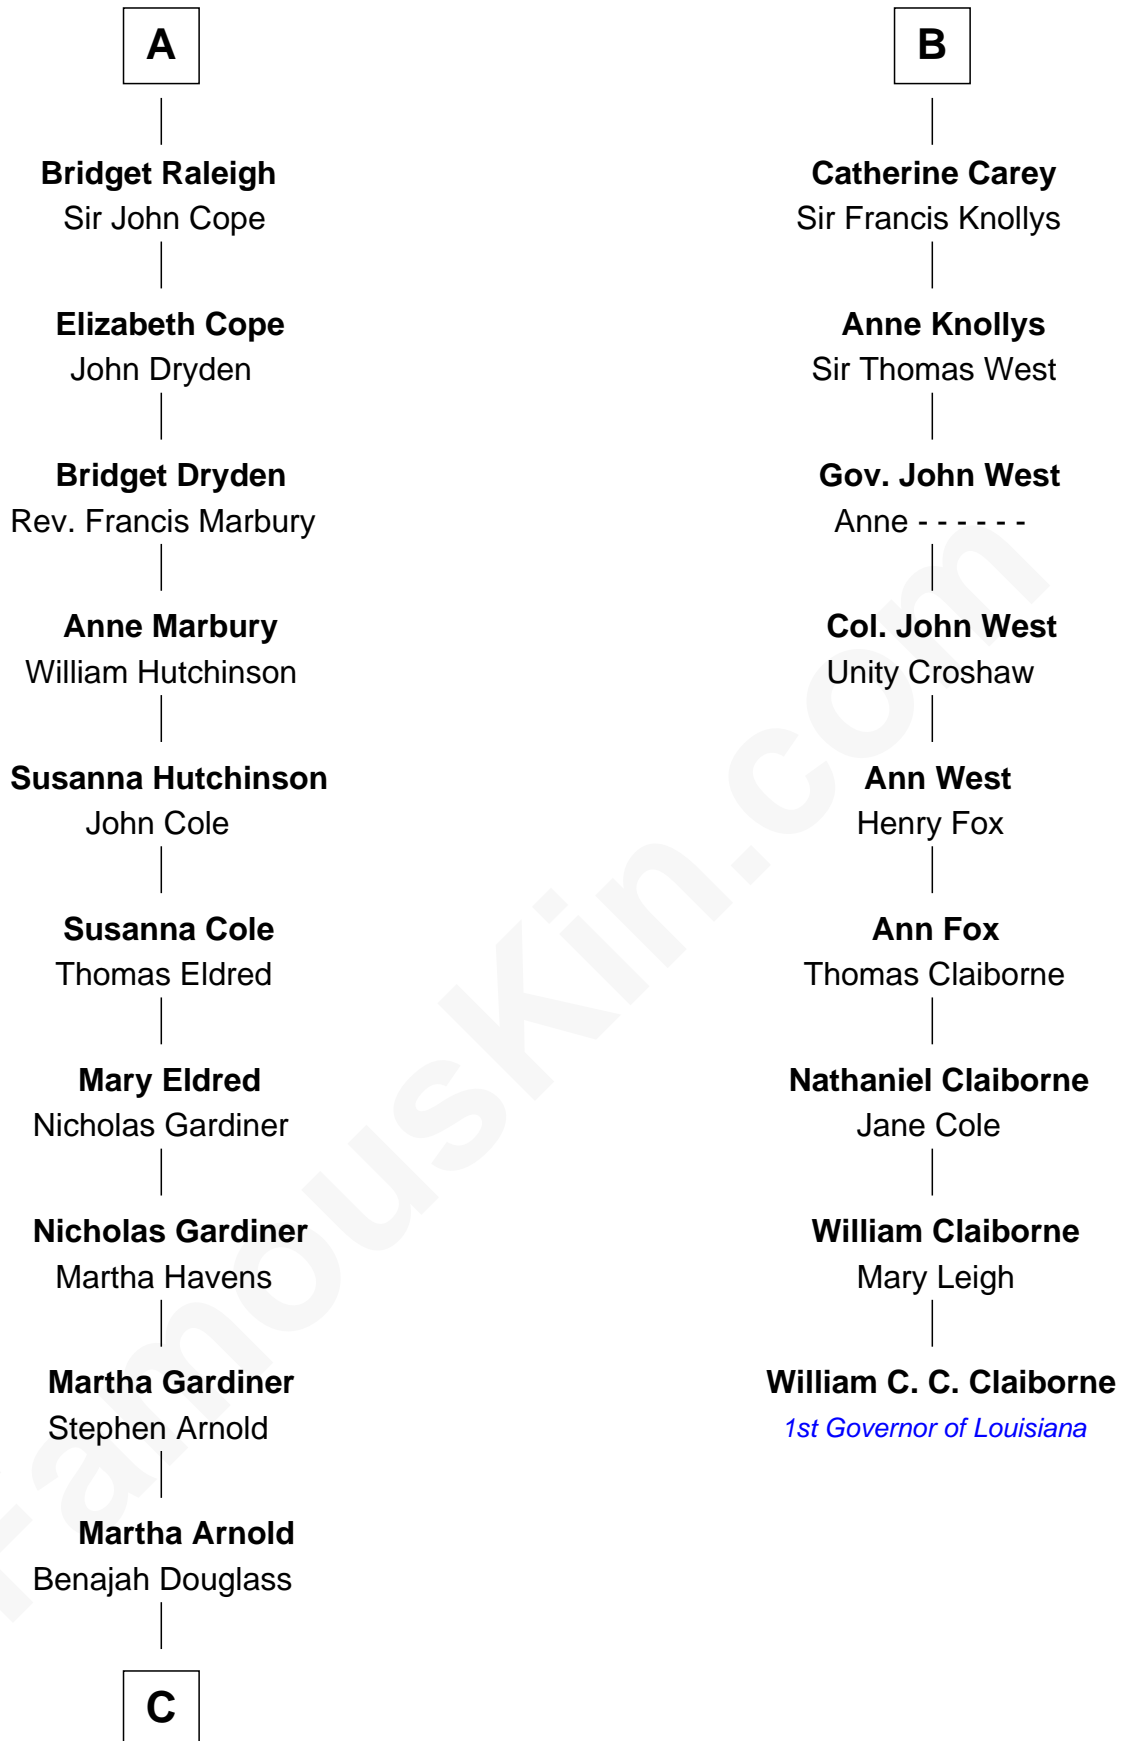

## Relationship Chart of

### Stephen A. Douglas

*Participated in Lincoln-Douglas Debates*

15th cousin 3 times removed of

### William C. C. Claiborne

*1st Governor of Louisiana*

**Sir James le Boteler**

Eleanor de Bohun

C

Dr. Stephen Arnold Douglass

Sarah Fiske

Stephen A. Douglas