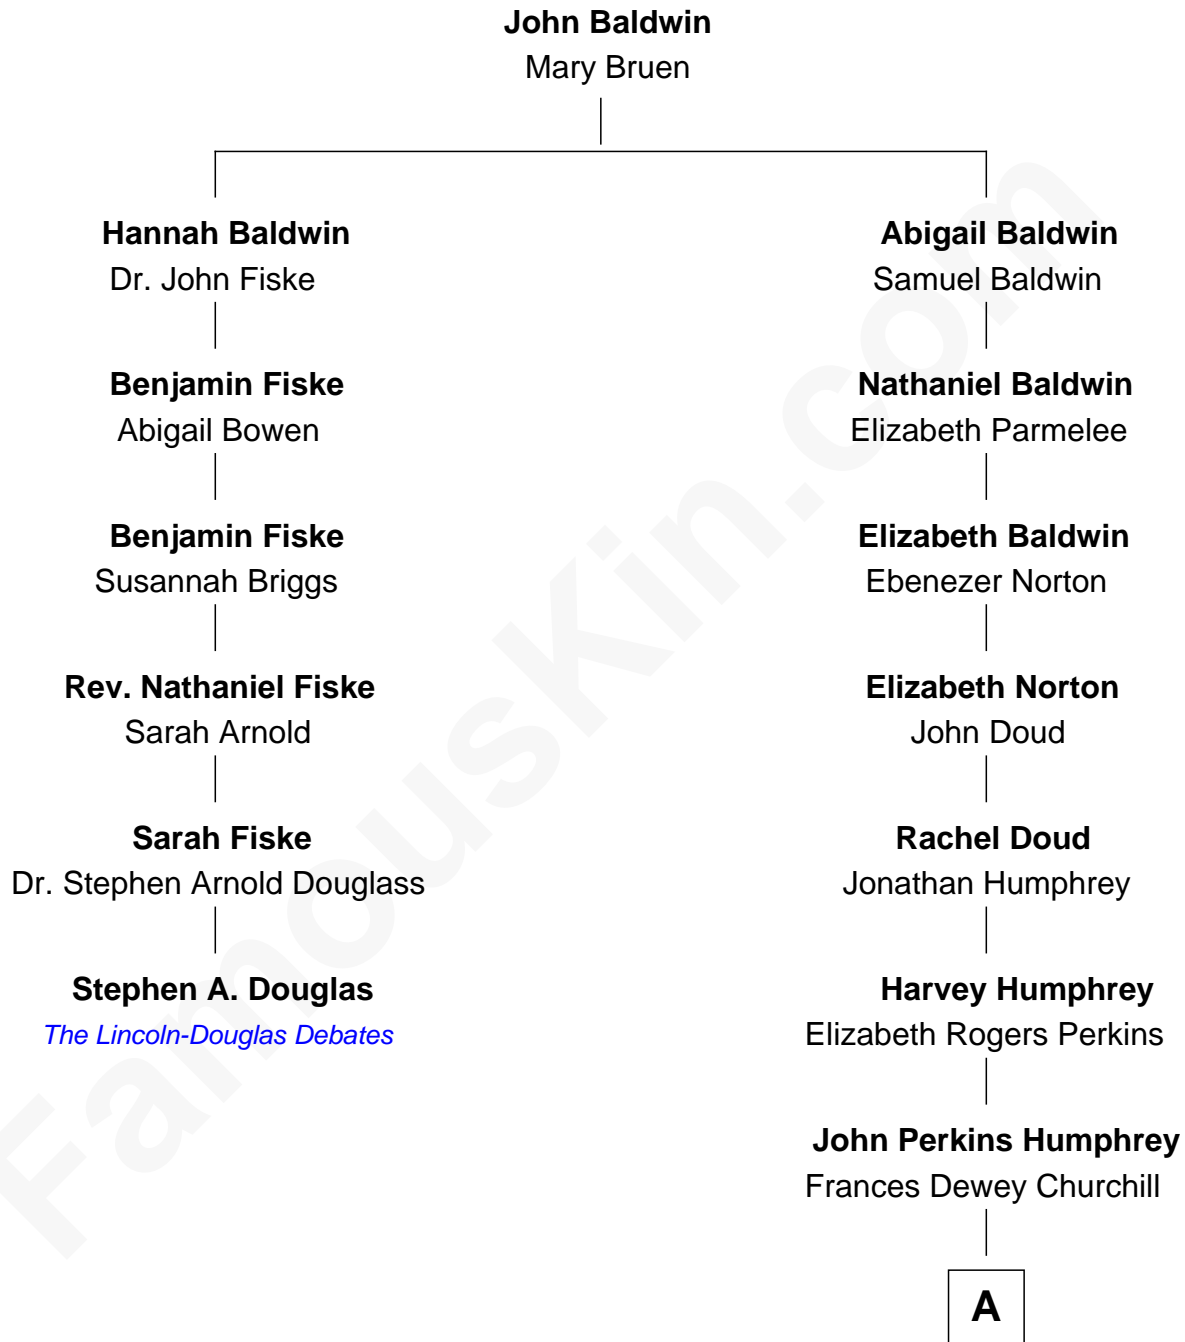

# FamousKin.com

## Relationship Chart of

### Stephen A. Douglas

*Participated in Lincoln-Douglas Debates*

5th cousin 3 times removed of

**Humphrey Bogart**  
*Movie Actor*

**A**

**Maud Humphrey**  
Dr. Belmont Deforest Bogart

**Humphrey Bogart**  
*Movie Actor*