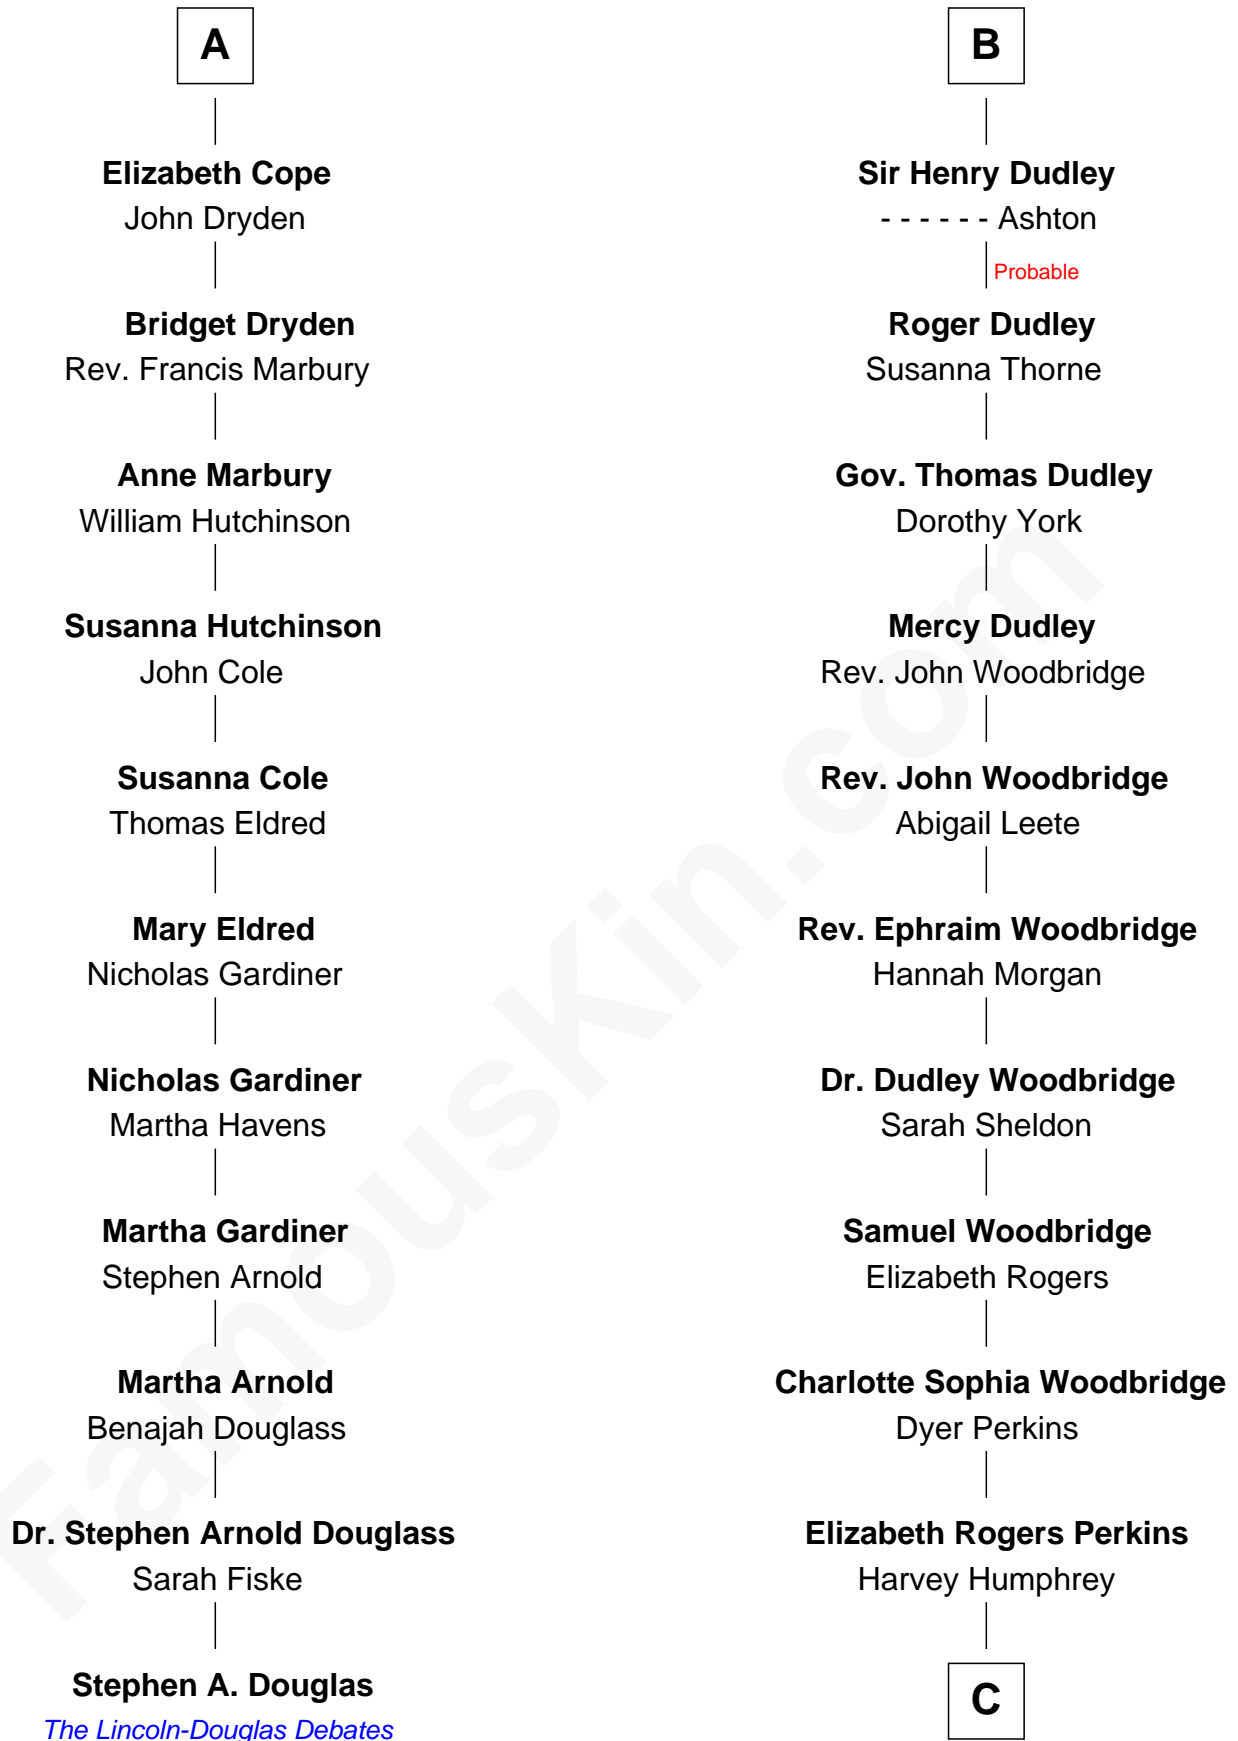

FamousKin.com

Relationship Chart of

Stephen A. Douglas

Participated in Lincoln-Douglas Debates

17th cousin 2 times removed of

Humphrey Bogart
Movie Actor

Margaret de Audley
Ralph de Stafford

Elizabeth de Stafford

Margaret de Ros

Sir Reynold Grey

Margaret Grey

Sir William Bonville

William Bonville

Elizabeth Harington

William Bonville

Katherine Neville

Cecily Bonville

Thomas Grey

Cecily Grey

Sir John Sutton

B

C

John Perkins Humphrey

Frances Dewey Churchill