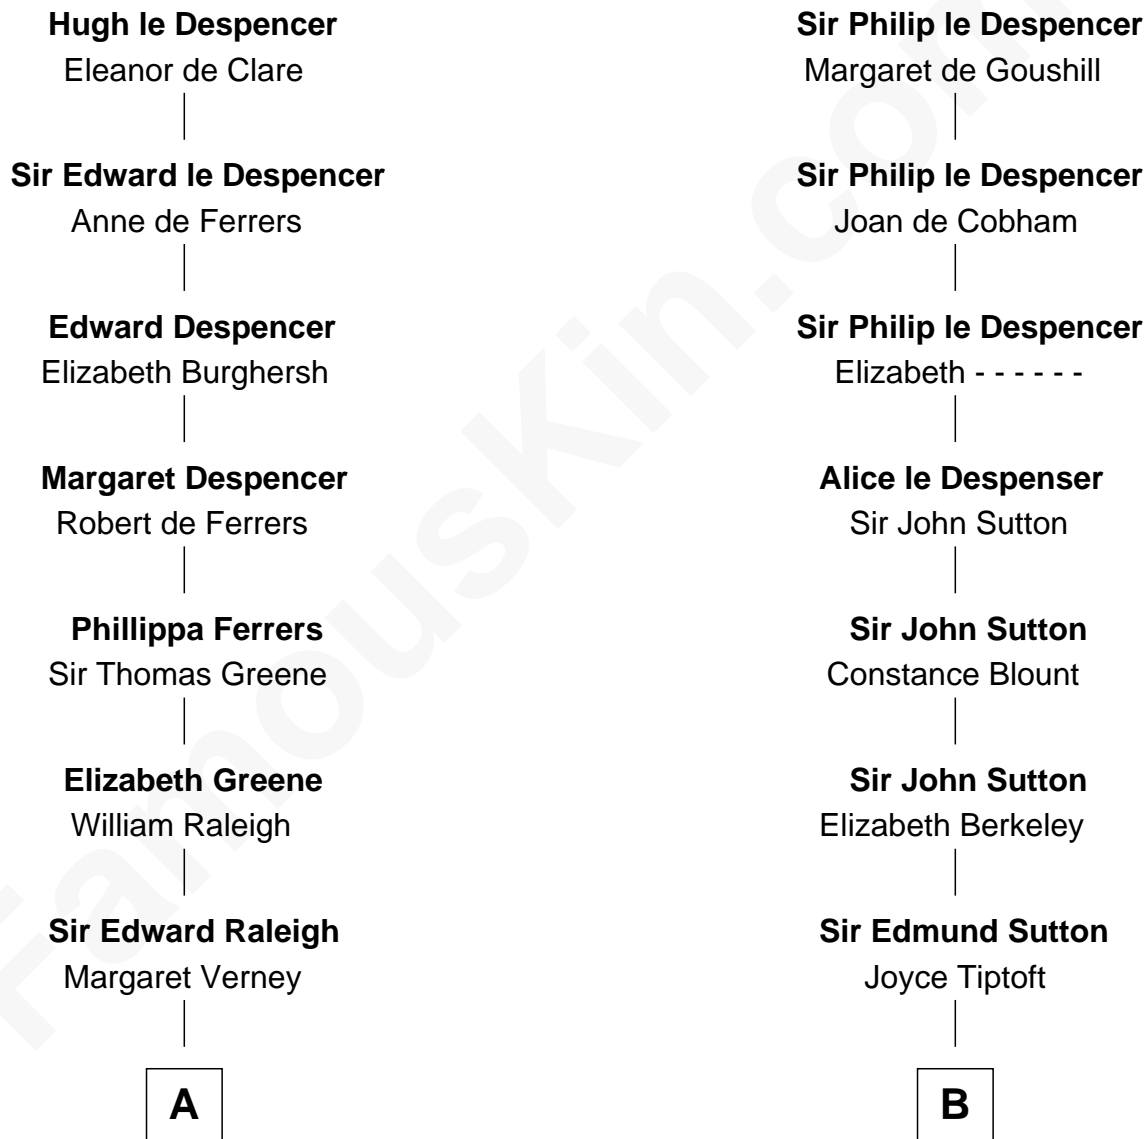

## Relationship Chart of

### Stephen A. Douglas

*Participated in Lincoln-Douglas Debates*

19th cousin 2 times removed of

**Humphrey Bogart**  
*Movie Actor*

**Sir Hugh le Despencer**  
Isabella de Beauchamp

**C**

**Martha Arnold**  
Benajah Douglass

**Dr. Stephen Arnold Douglass**  
Sarah Fiske

**Stephen A. Douglas**  
*The Lincoln-Douglas Debates*

**D**

**Charlotte Sophia Woodbridge**  
Dyer Perkins

**Elizabeth Rogers Perkins**  
Harvey Humphrey

**John Perkins Humphrey**  
Frances Dewey Churchill