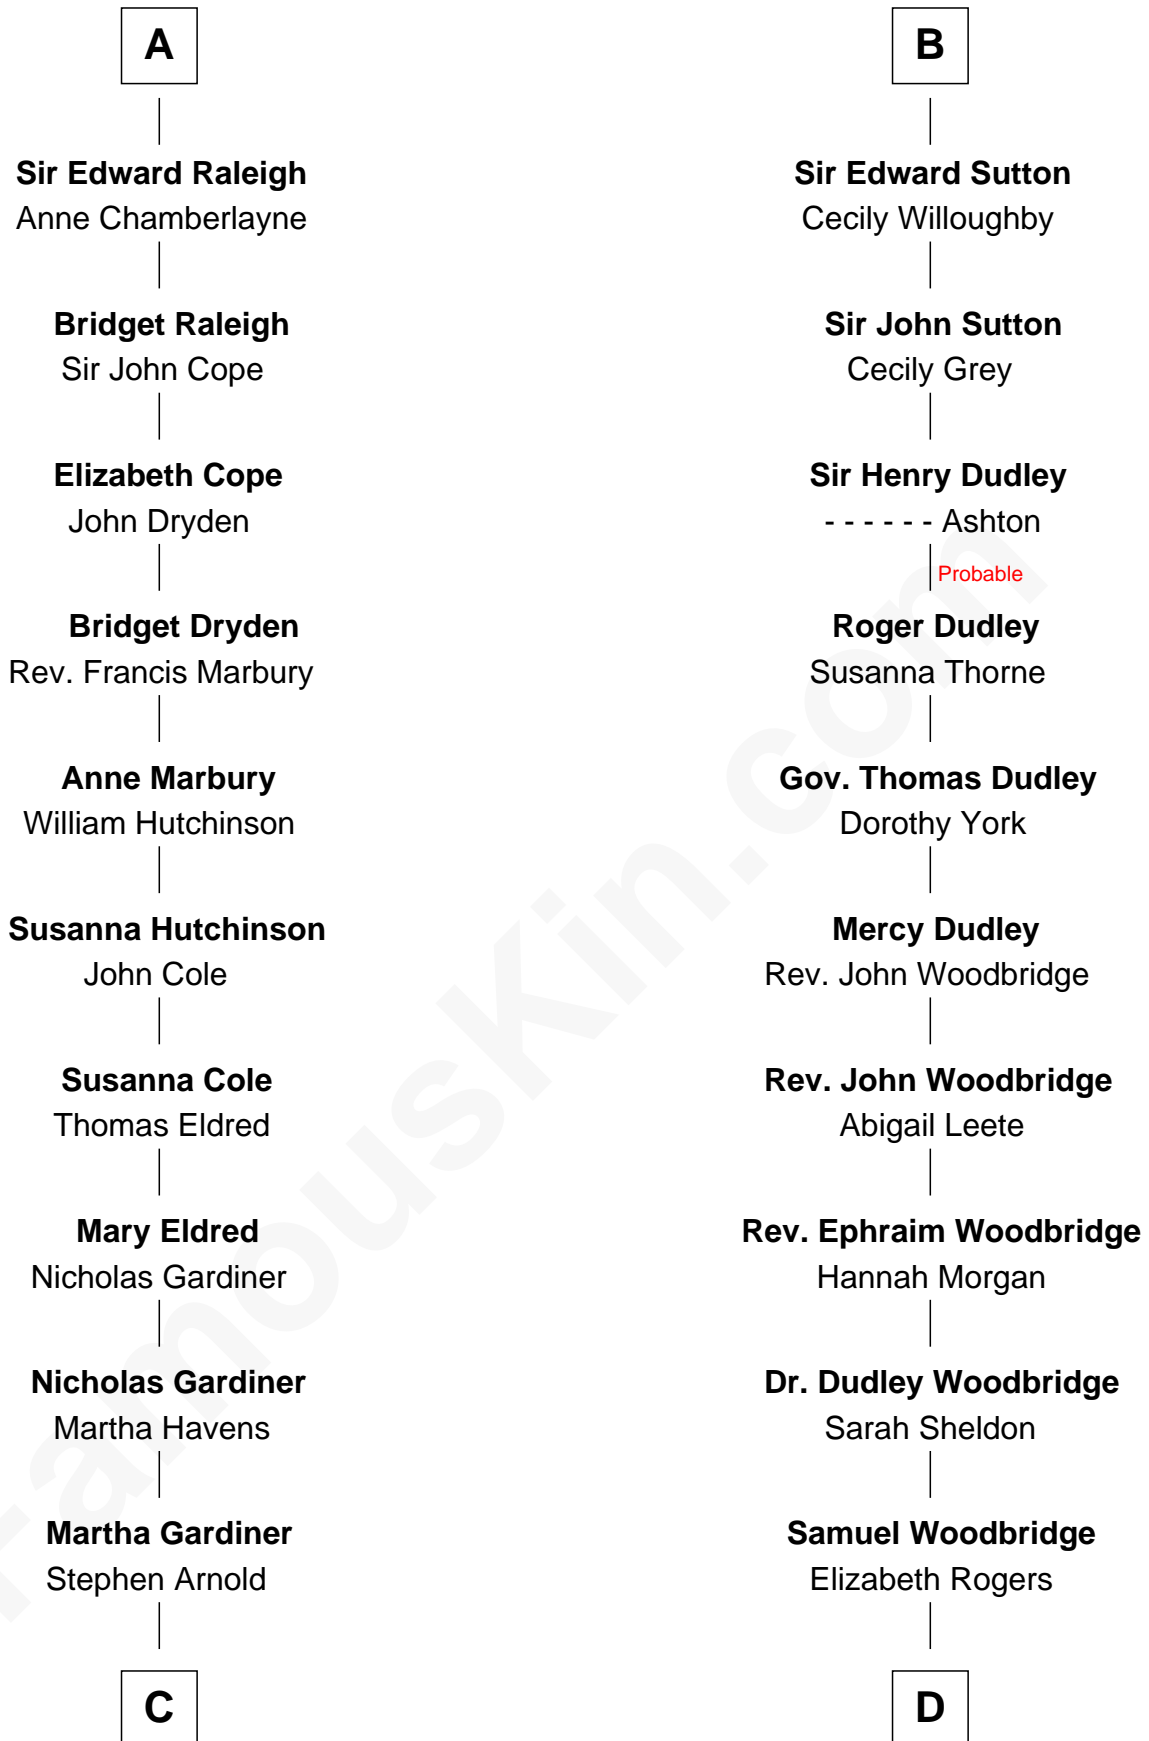

## Relationship Chart of

### Stephen A. Douglas

*Participated in Lincoln-Douglas Debates*

19th cousin 2 times removed of

**Humphrey Bogart**  
*Movie Actor*

**Sir Hugh le Despencer**  
Isabella de Beauchamp

**C**

**Martha Arnold**  
Benajah Douglass

**Dr. Stephen Arnold Douglass**  
Sarah Fiske

**Stephen A. Douglas**  
*The Lincoln-Douglas Debates*

**D**

**Charlotte Sophia Woodbridge**  
Dyer Perkins

**Elizabeth Rogers Perkins**  
Harvey Humphrey

**John Perkins Humphrey**  
Frances Dewey Churchill