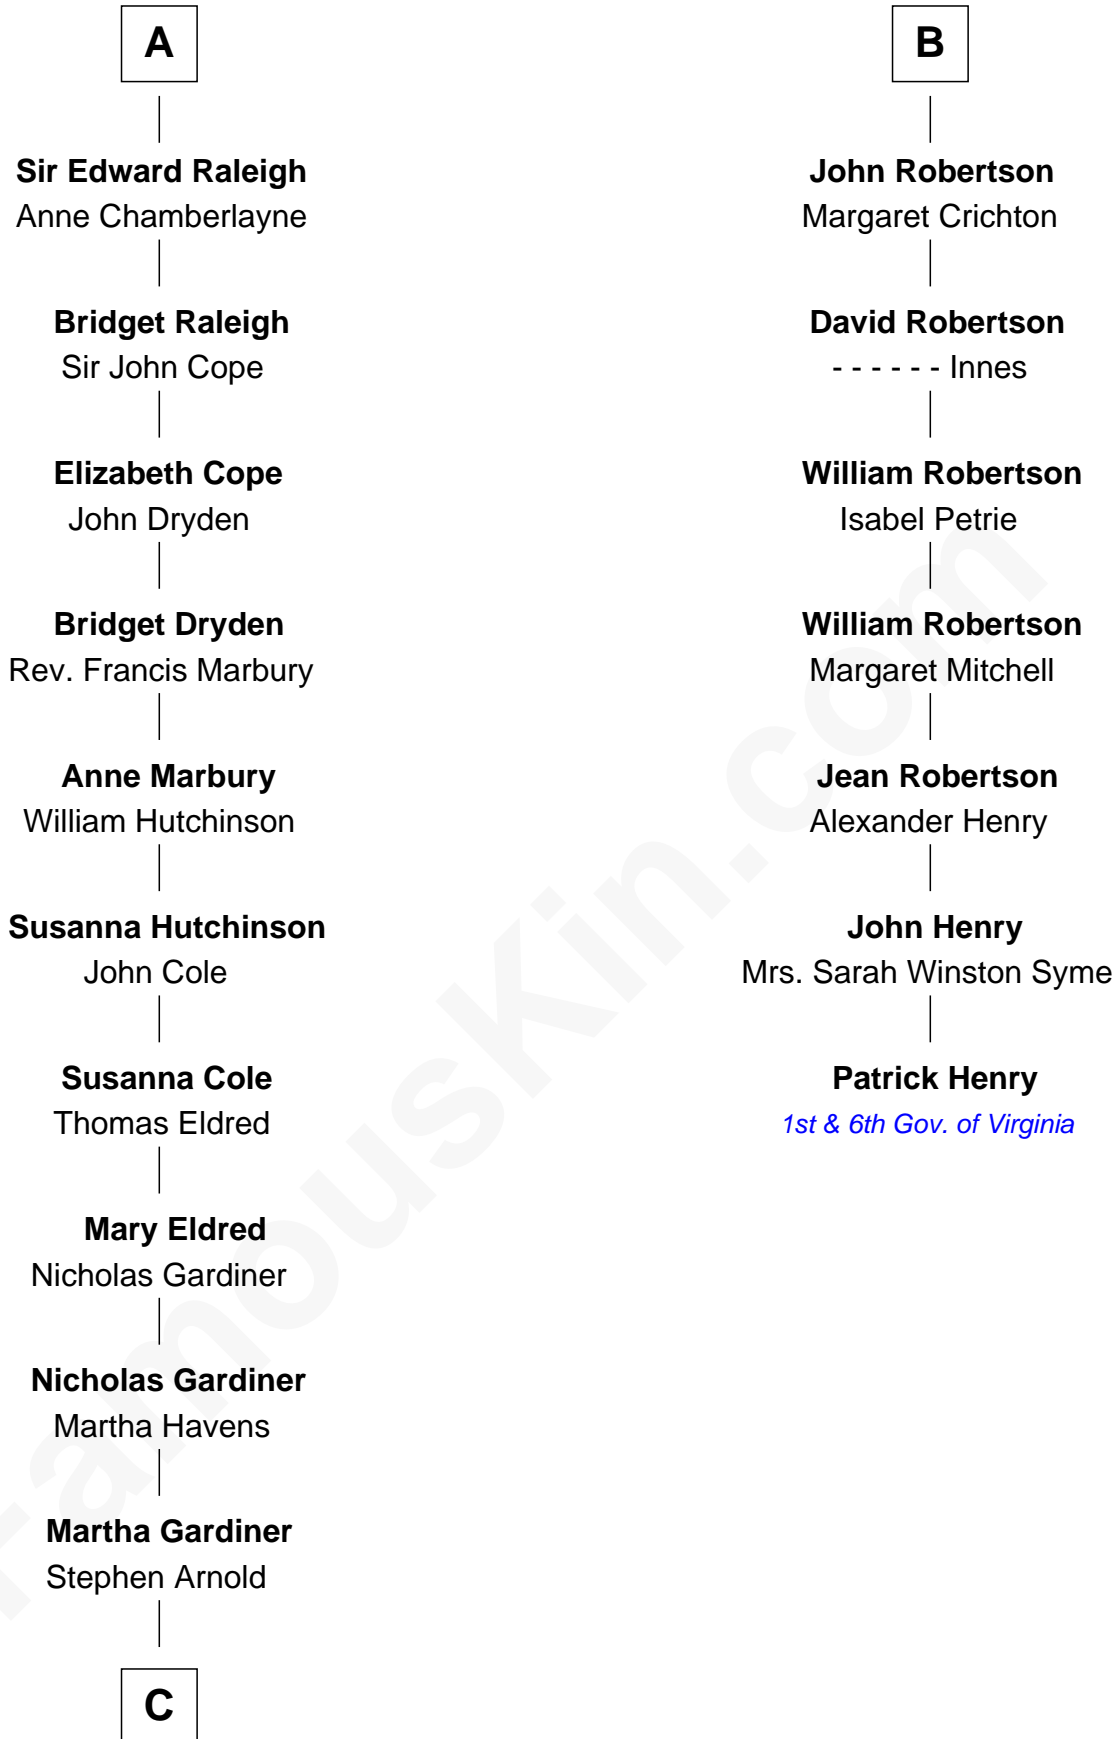

FamousKin.com

Relationship Chart of

Stephen A. Douglas

Participated in Lincoln-Douglas Debates

13th cousin 6 times removed of

Patrick Henry

1st and 6th Governor of Virginia

C

Martha Arnold
Benajah Douglass

Dr. Stephen Arnold Douglass
Sarah Fiske

Stephen A. Douglas
The Lincoln-Douglas Debates

FamousKin.com