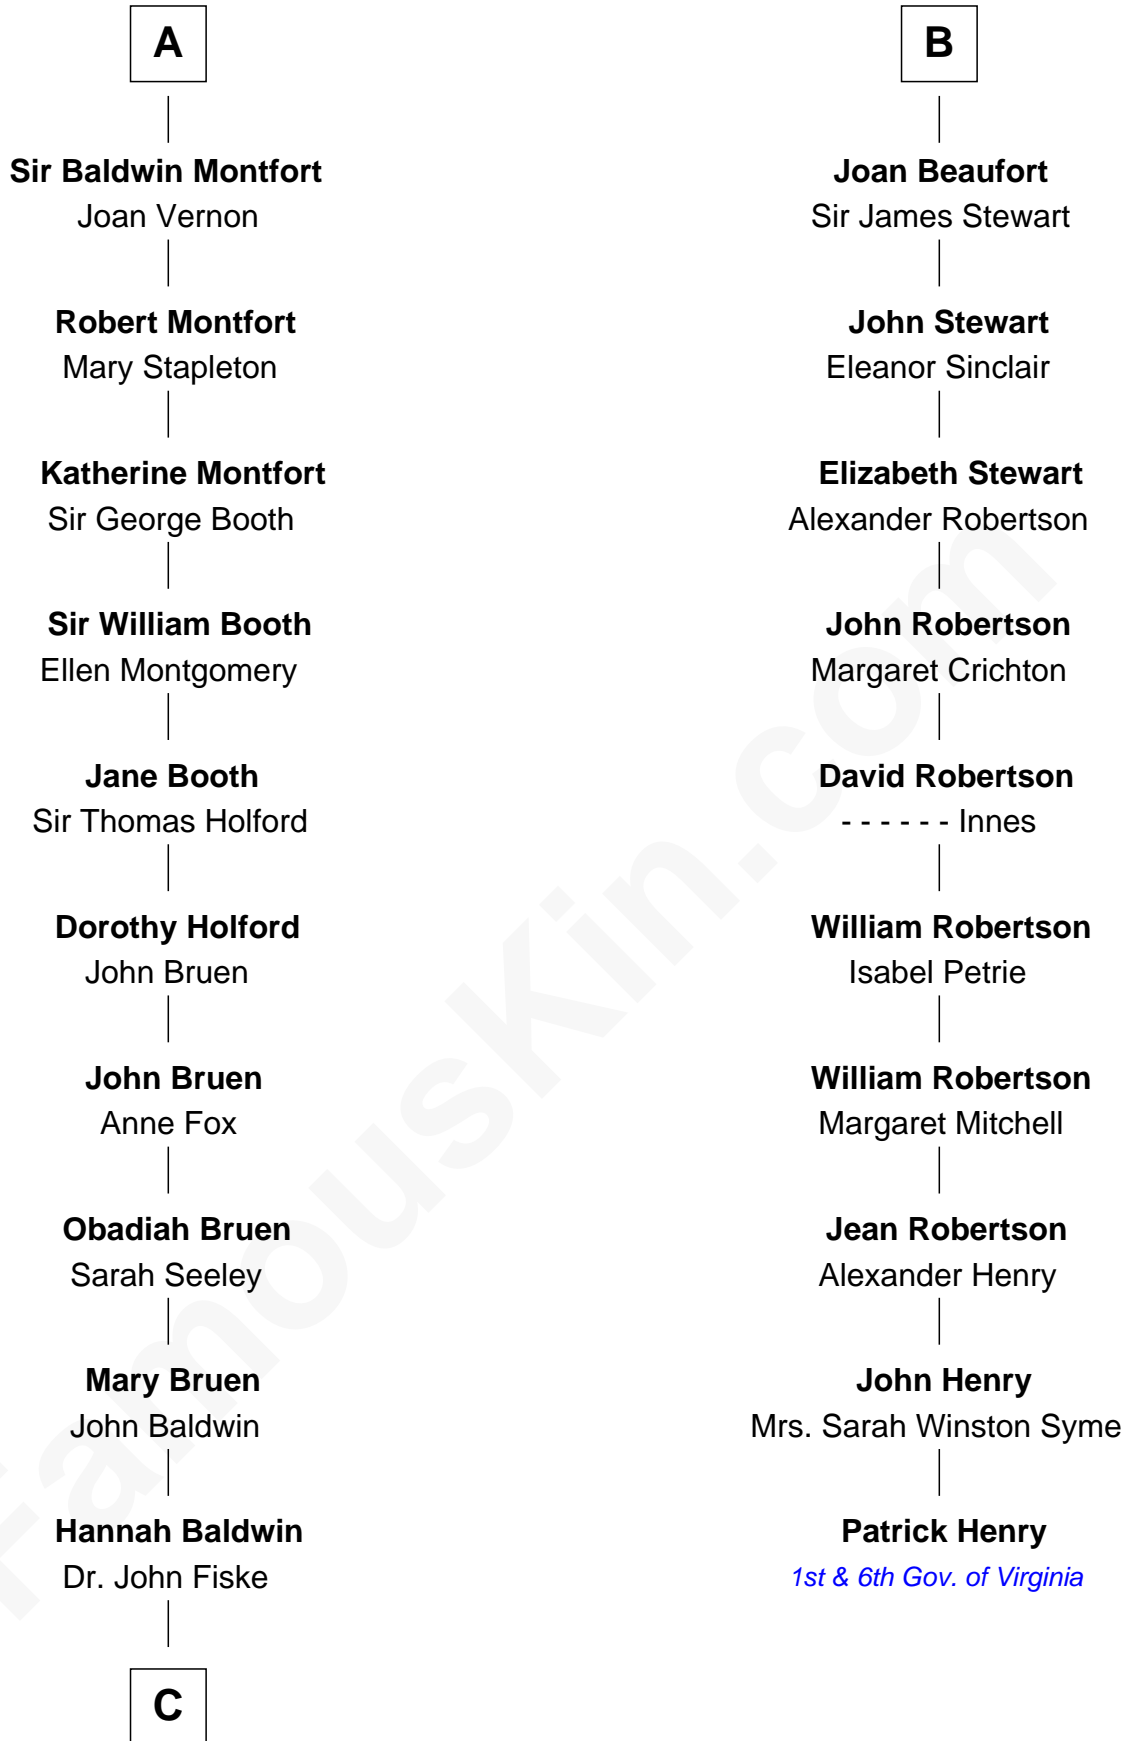

FamousKin.com

Relationship Chart of

Stephen A. Douglas

Participated in Lincoln-Douglas Debates

16th cousin 5 times removed of

Patrick Henry

1st and 6th Governor of Virginia

Hugh le Bigod
Maud Marshal