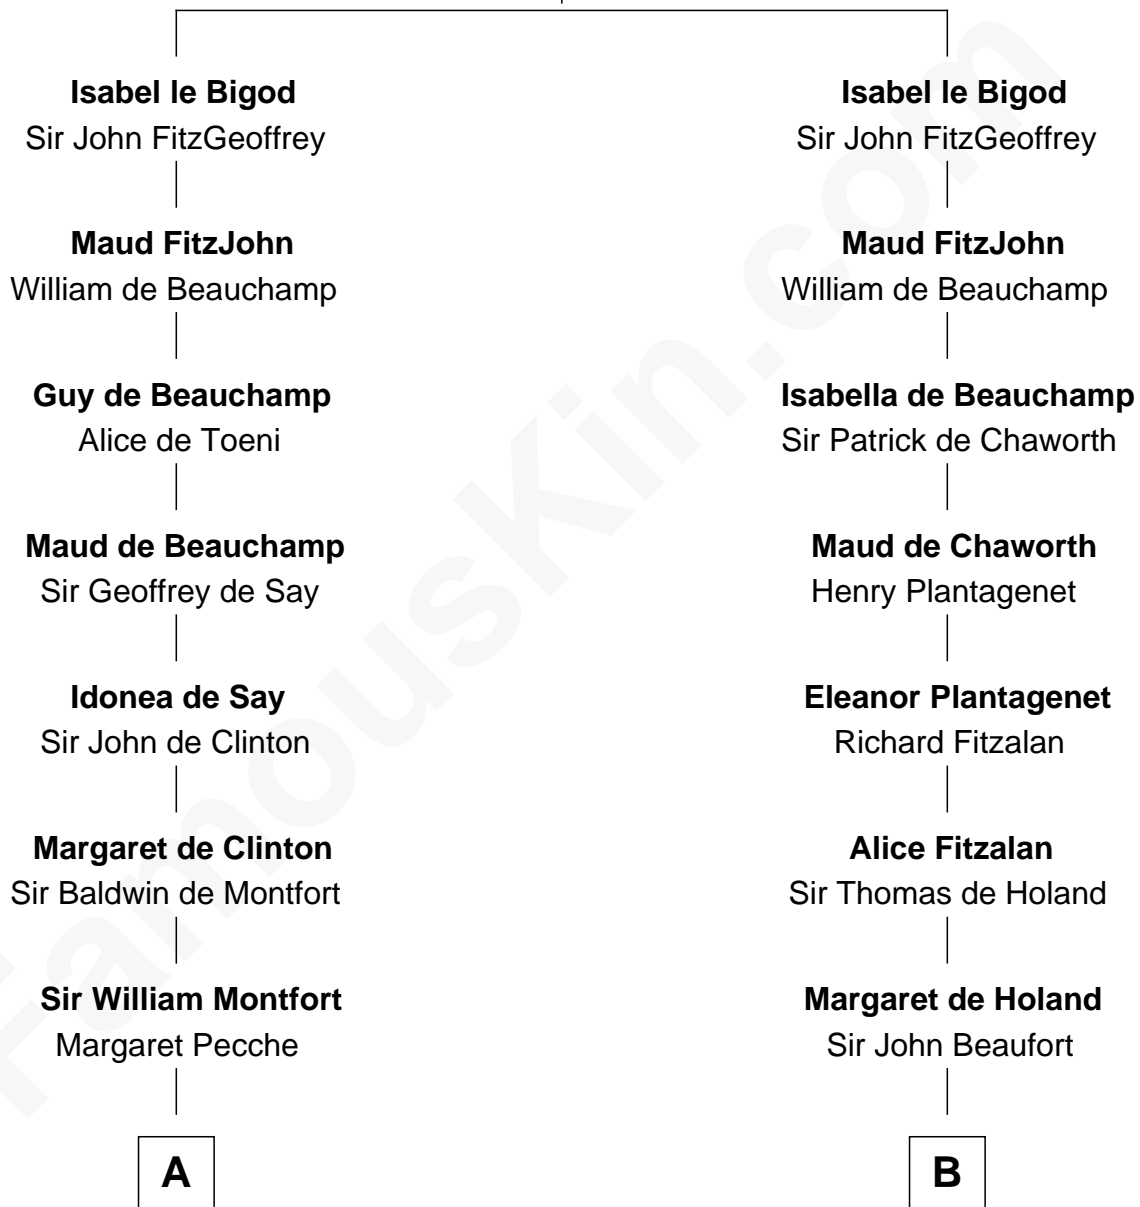

FamousKin.com

Relationship Chart of

Stephen A. Douglas

Participated in Lincoln-Douglas Debates

16th cousin 5 times removed of

Patrick Henry

1st and 6th Governor of Virginia

Hugh le Bigod
Maud Marshal