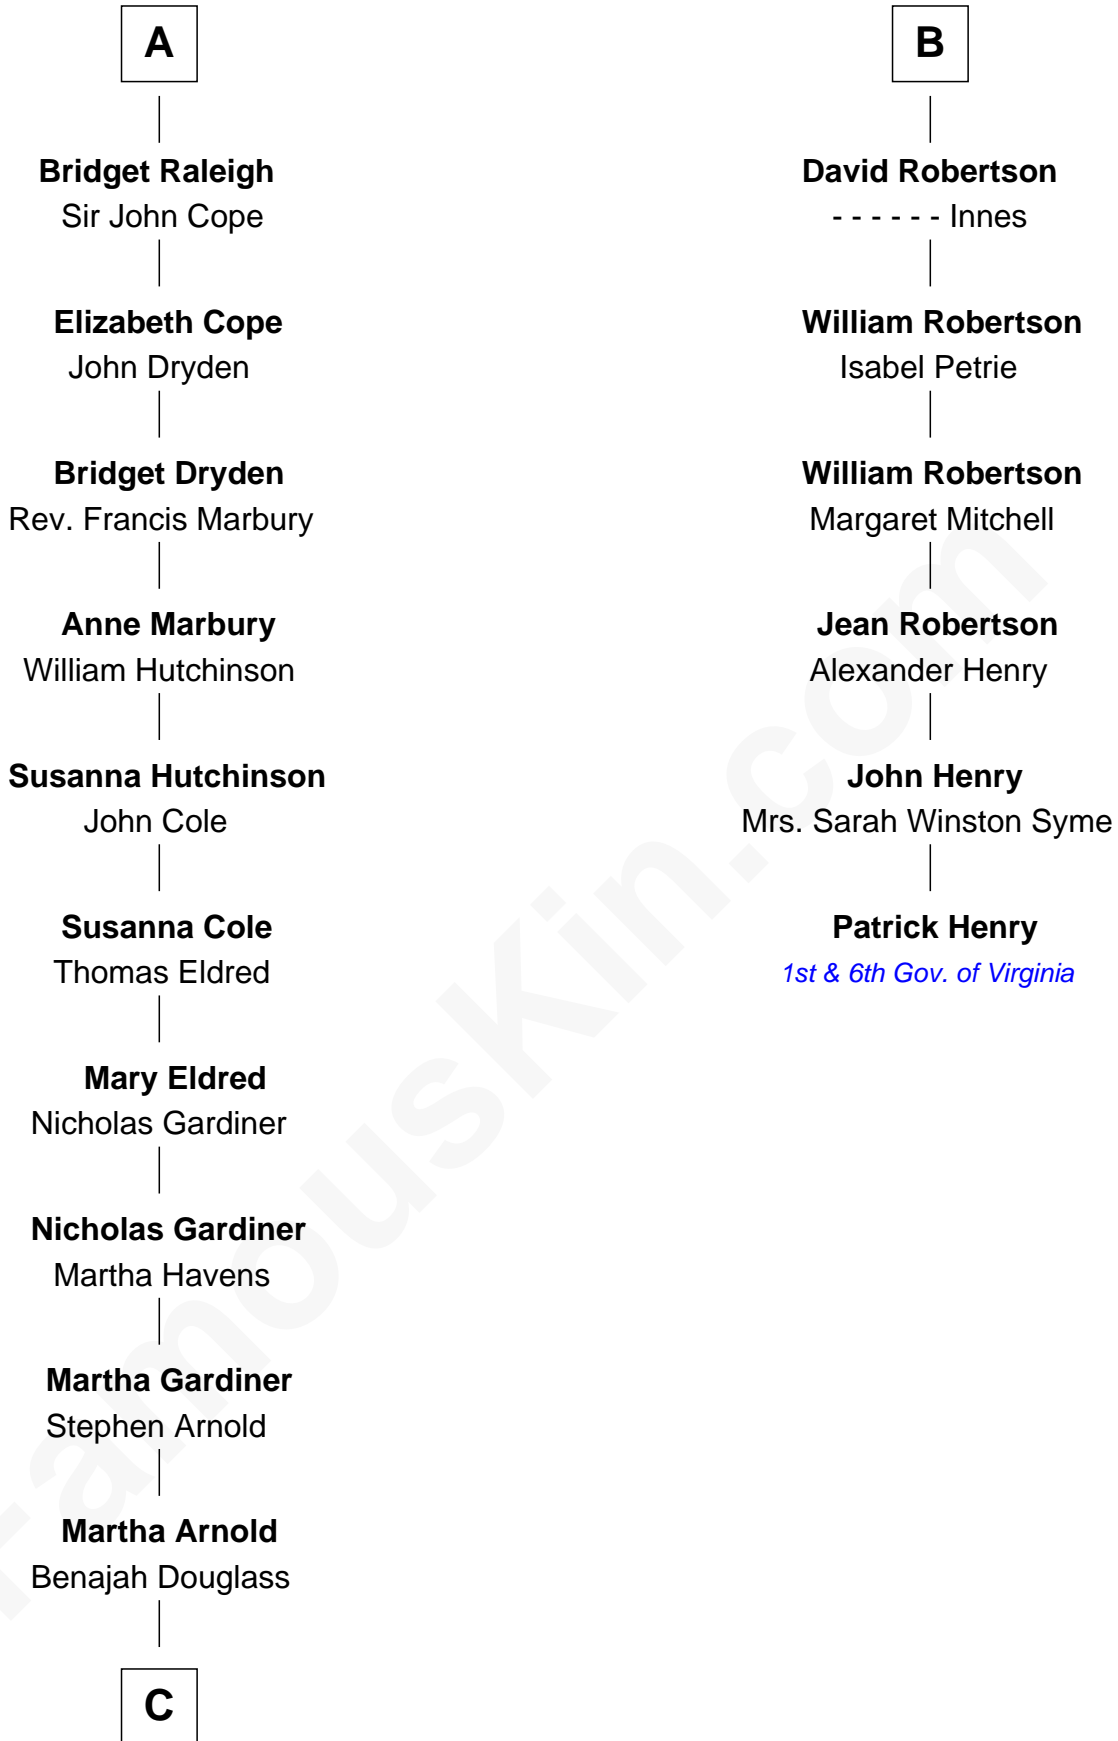

FamousKin.com

Relationship Chart of

Stephen A. Douglas

Participated in Lincoln-Douglas Debates

12th cousin 6 times removed of

Patrick Henry

1st and 6th Governor of Virginia

Edmund Fitzalan

Alice de Warenne

C

Dr. Stephen Arnold Douglass

Sarah Fiske

Stephen A. Douglas

The Lincoln-Douglas Debates

FamousKin.com