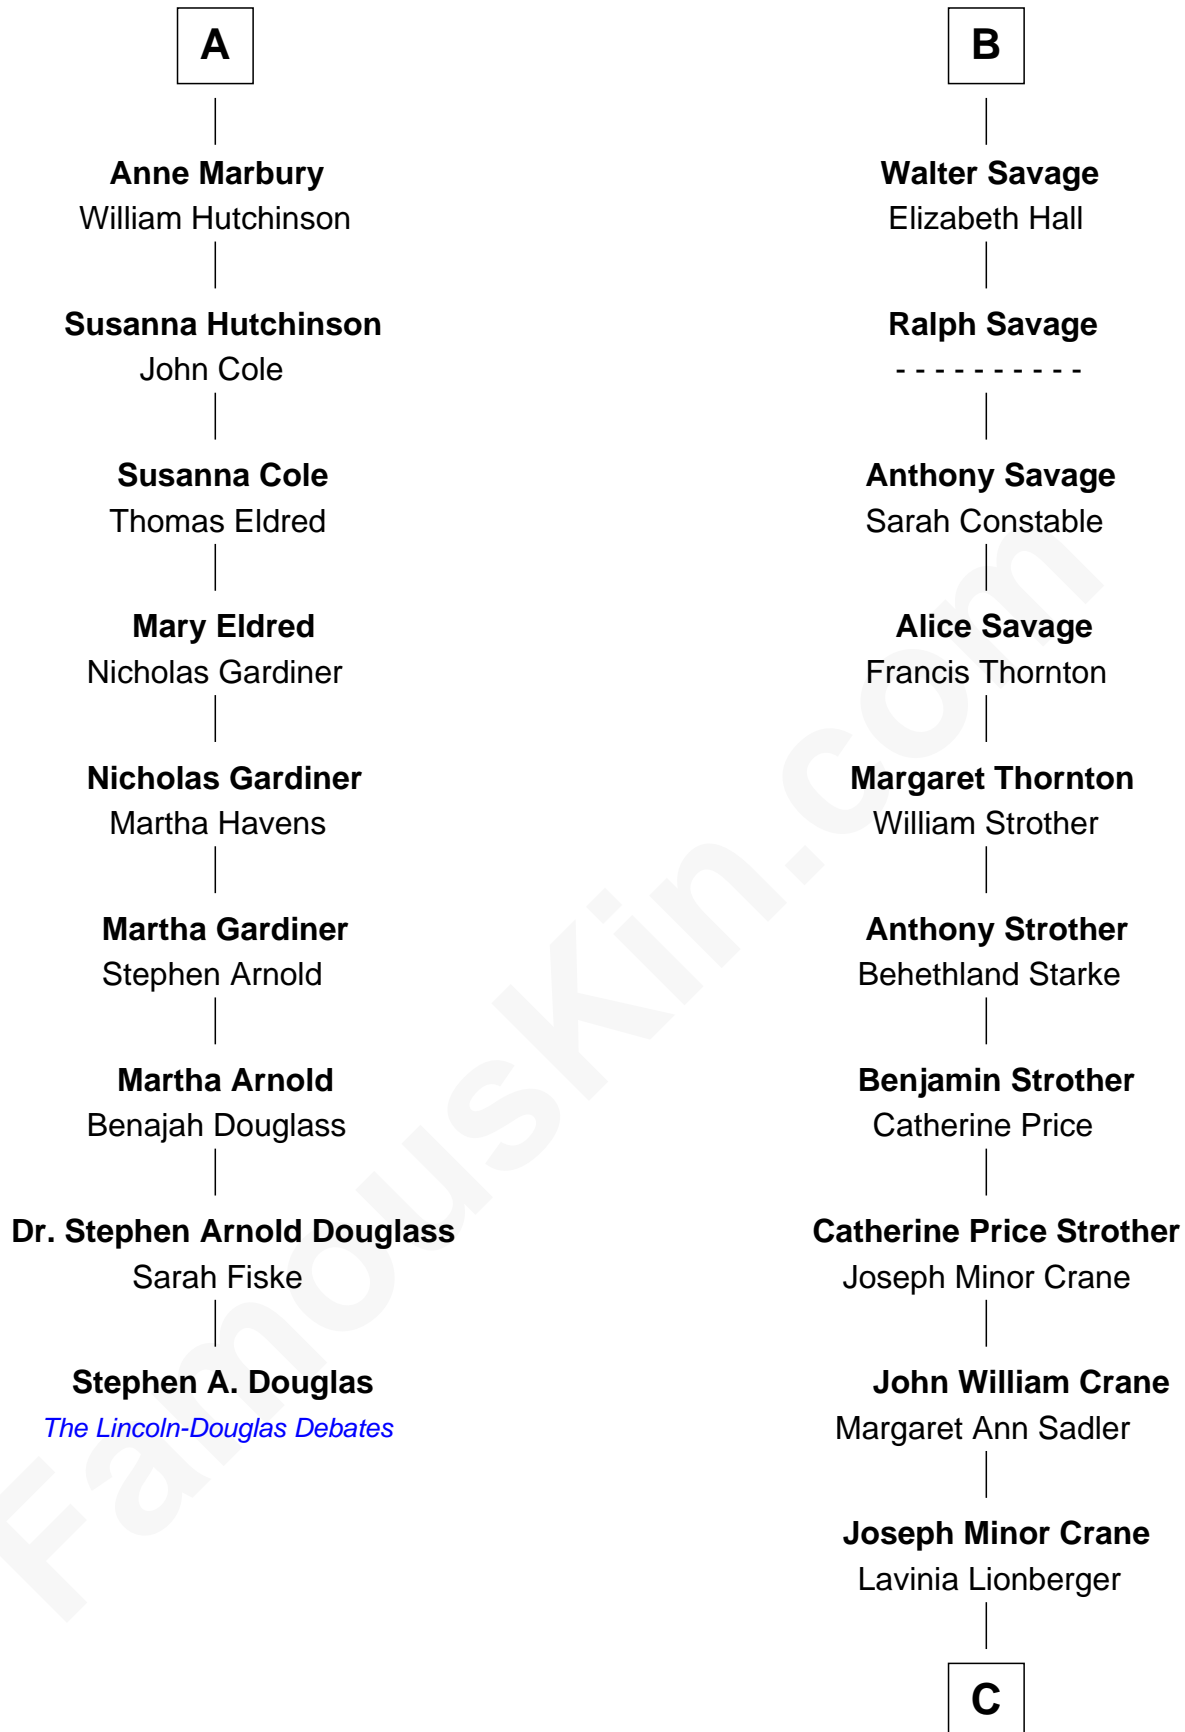

FamousKin.com

Relationship Chart of

Stephen A. Douglas

Participated in Lincoln-Douglas Debates

15th cousin 3 times removed of

Randolph Scott
Movie Actor

C

Lucy Lionberger Crane

George Grant Scott

Randolph Scott

Movie Actor

FamousKin.com