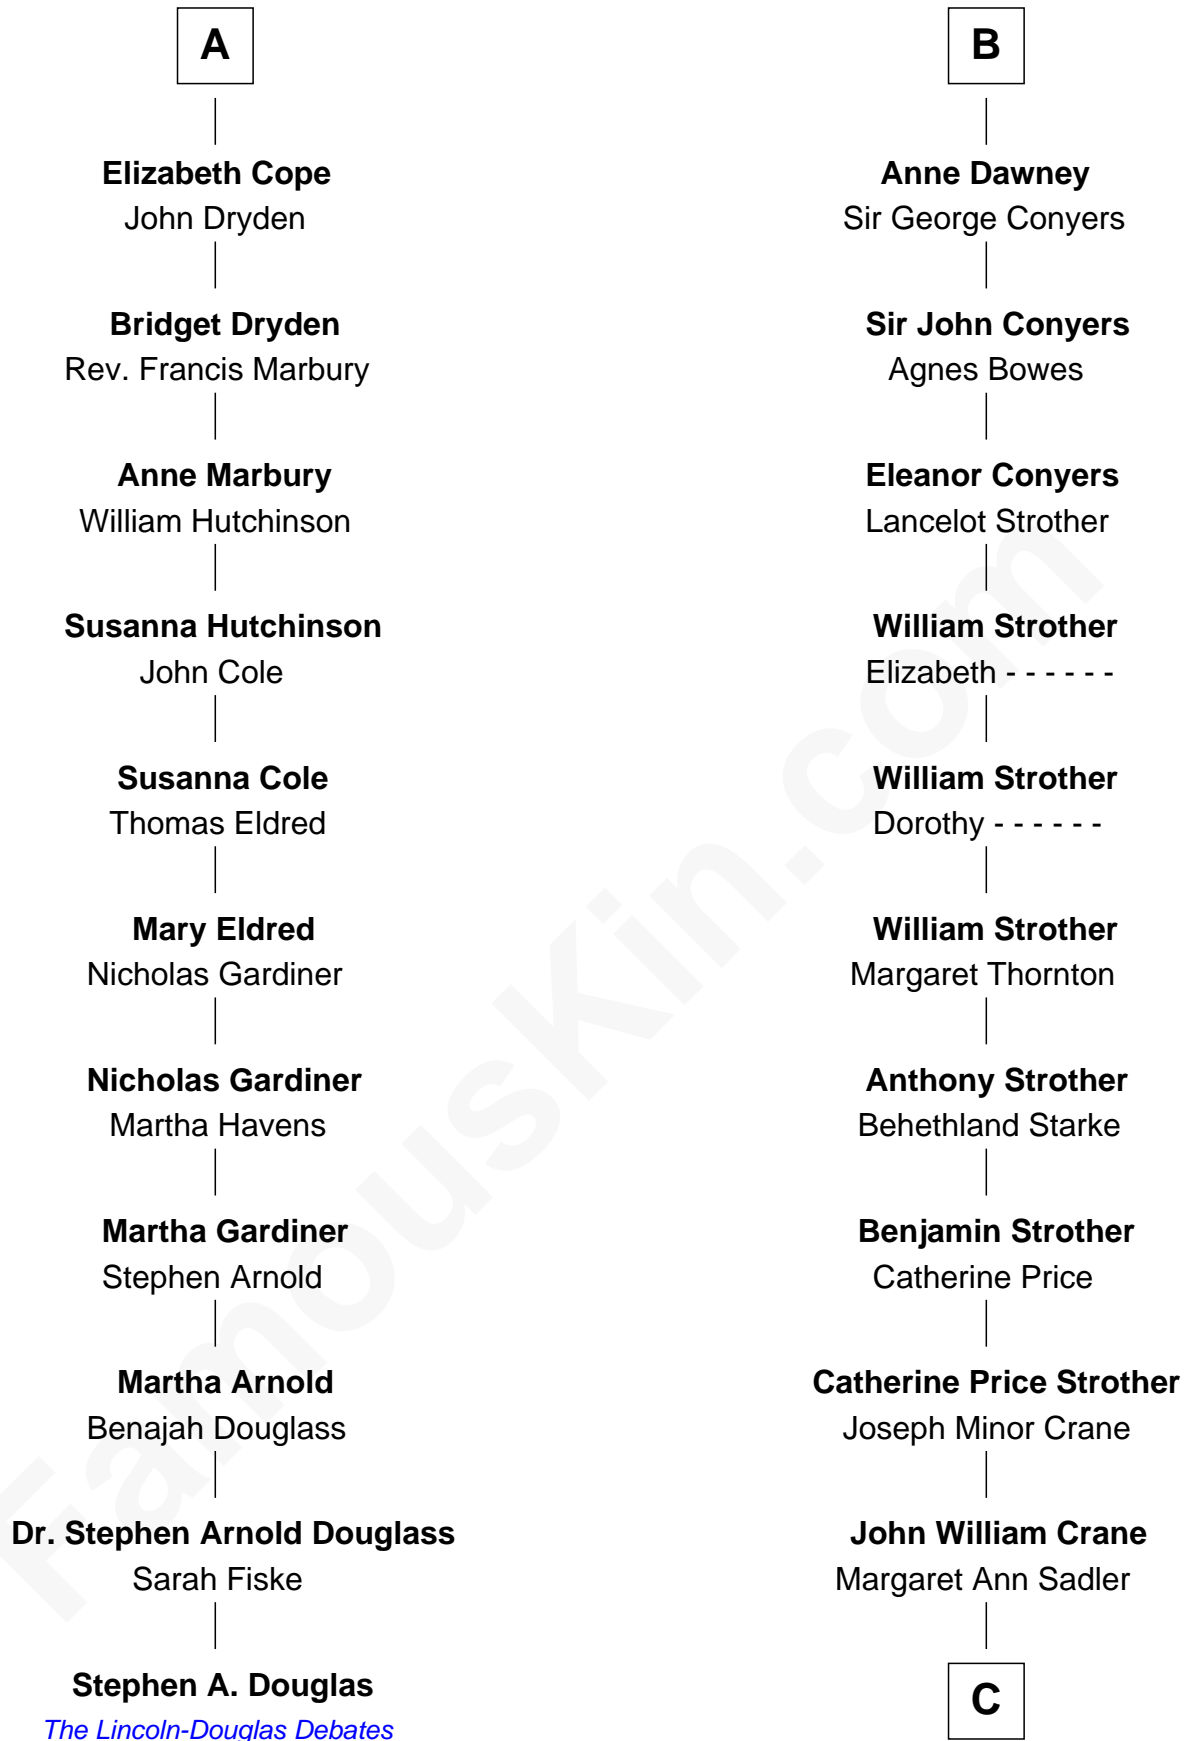

## Relationship Chart of

### Stephen A. Douglas

*Participated in Lincoln-Douglas Debates*

17th cousin 2 times removed of

**Randolph Scott**  
*Movie Actor*

**C**

**Joseph Minor Crane**

Lavinia Lionberger

**Lucy Lionberger Crane**