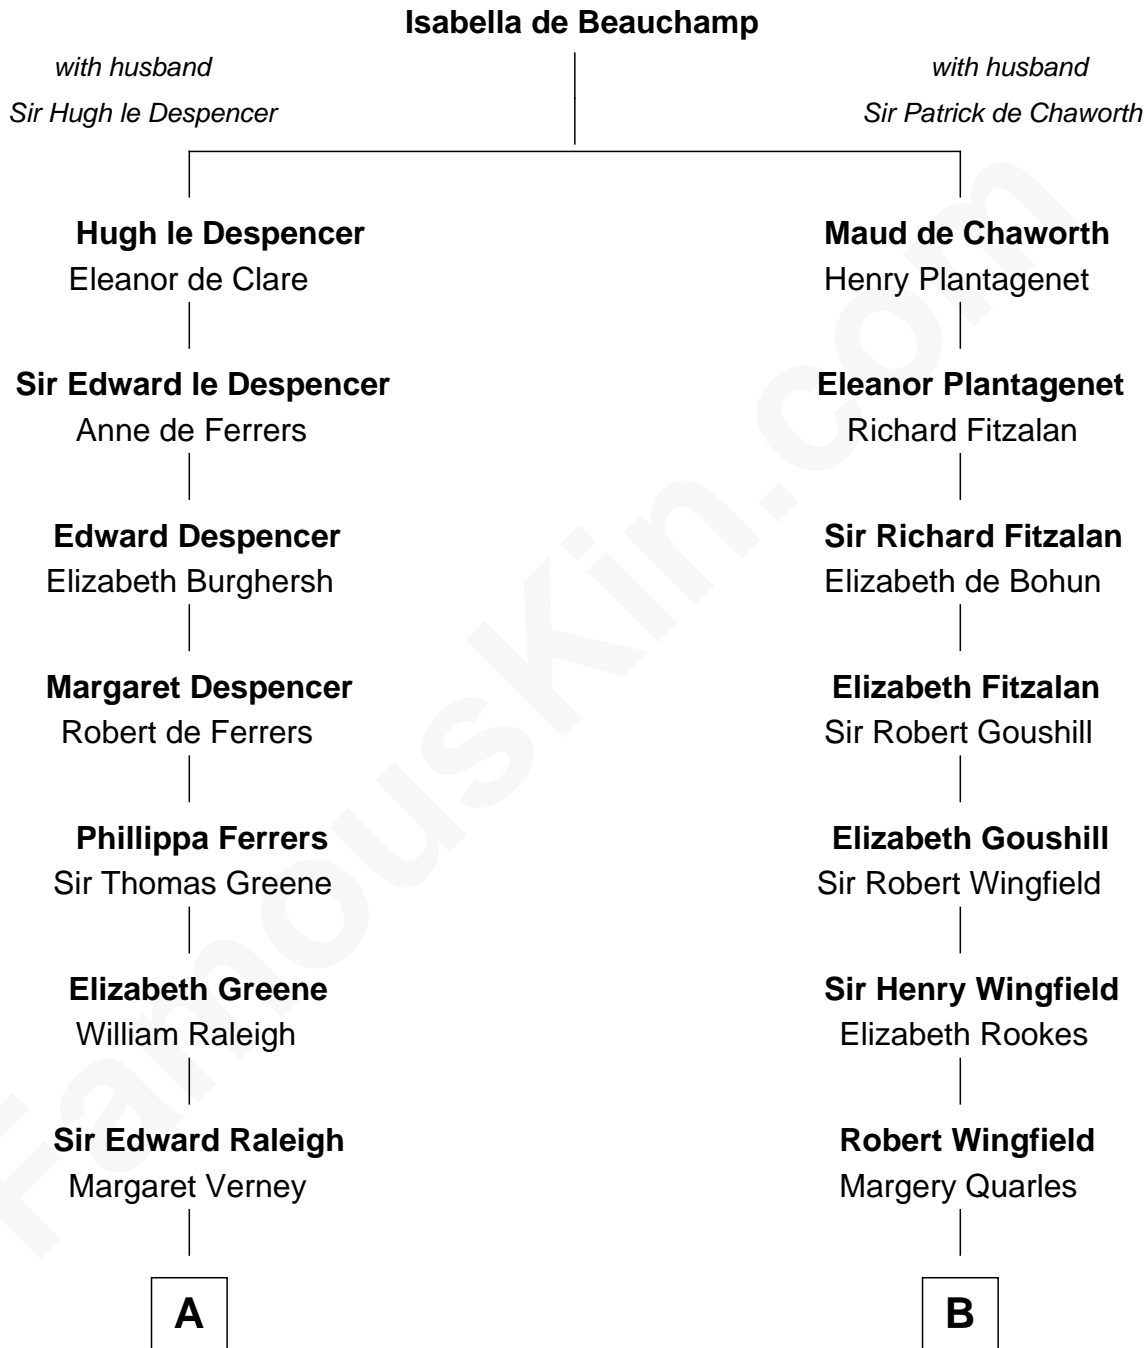

FamousKin.com

Relationship Chart of

Stephen A. Douglas

Participated in Lincoln-Douglas Debates

18th cousin 1 time removed of

Gloria Vanderbilt
Fashion Designer

FamousKin.com