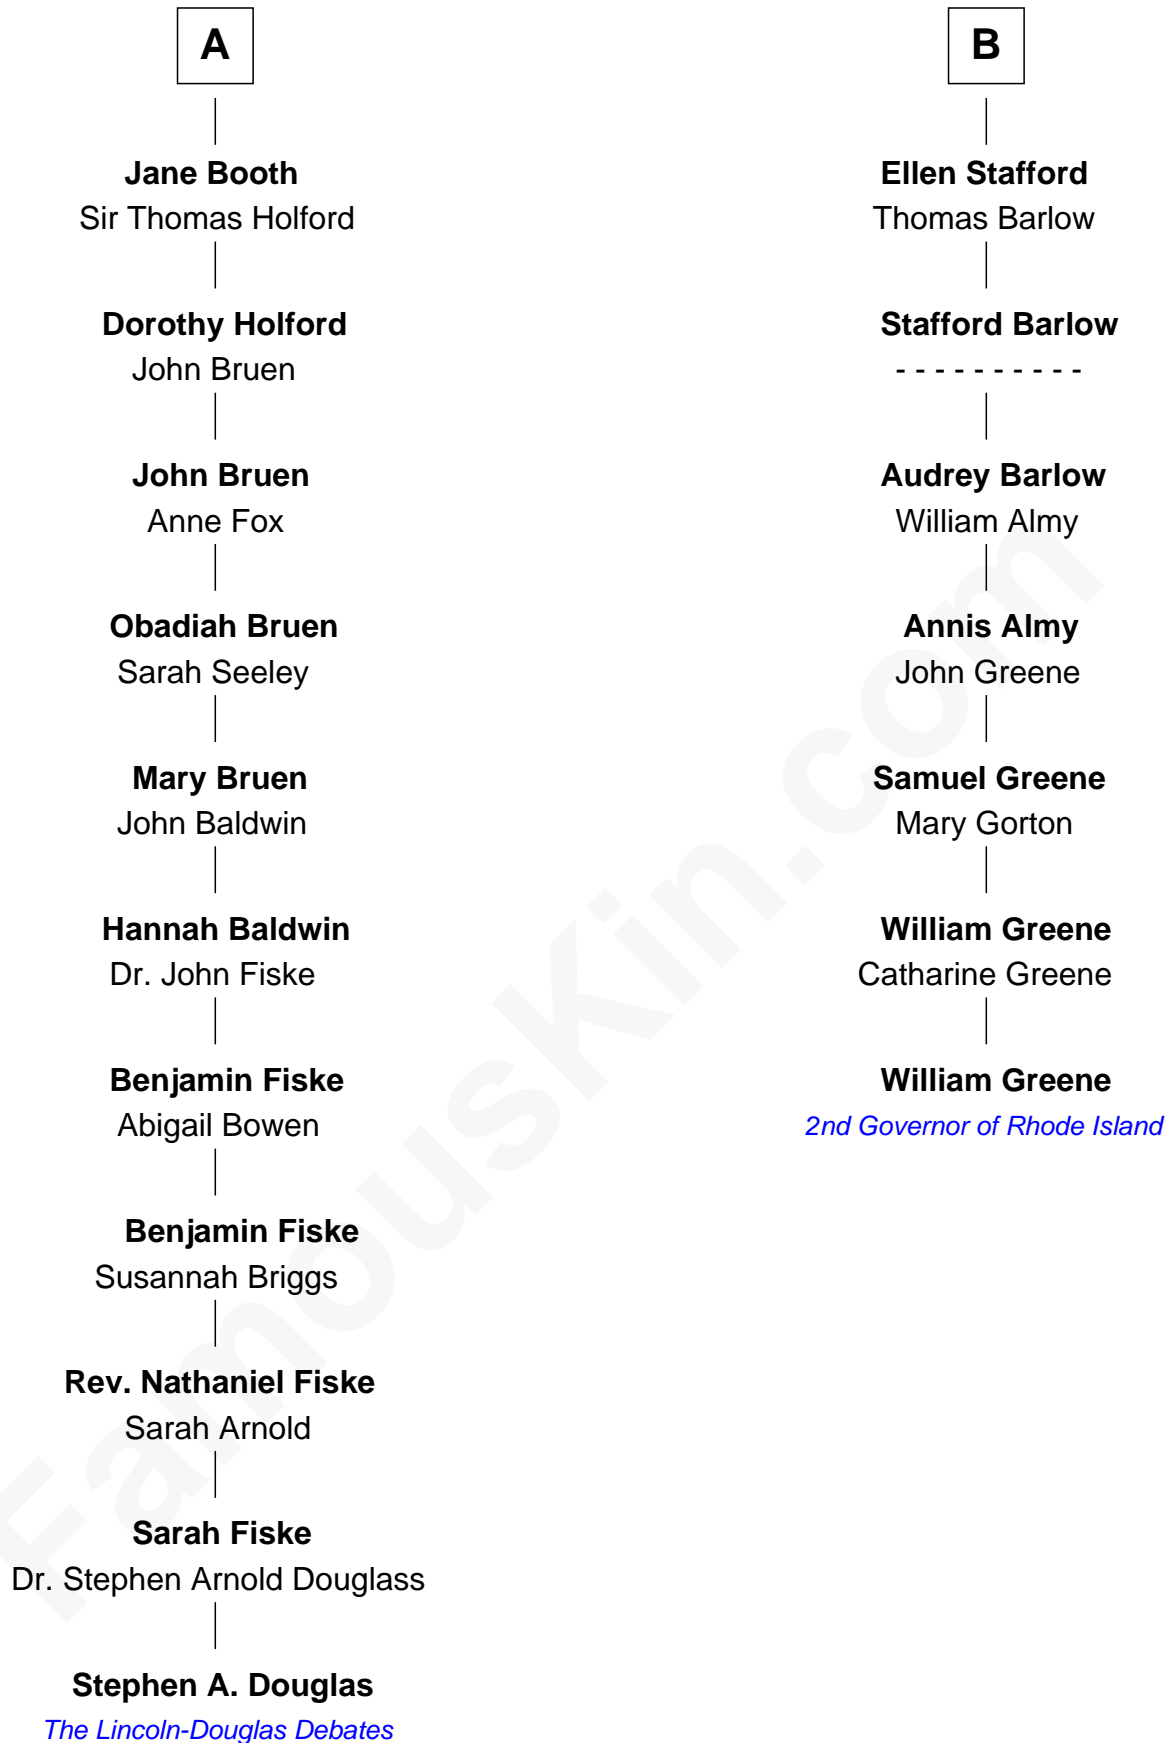

## Relationship Chart of

### Stephen A. Douglas

*Participated in Lincoln-Douglas Debates*

**13th cousin 4 times removed of**

**William Greene**

*2nd Governor of Rhode Island*

**Katherine de Hastang**

Ralph de Stafford

William Greene photo by [Sarnold17](#) (CC BY-SA 3.0)