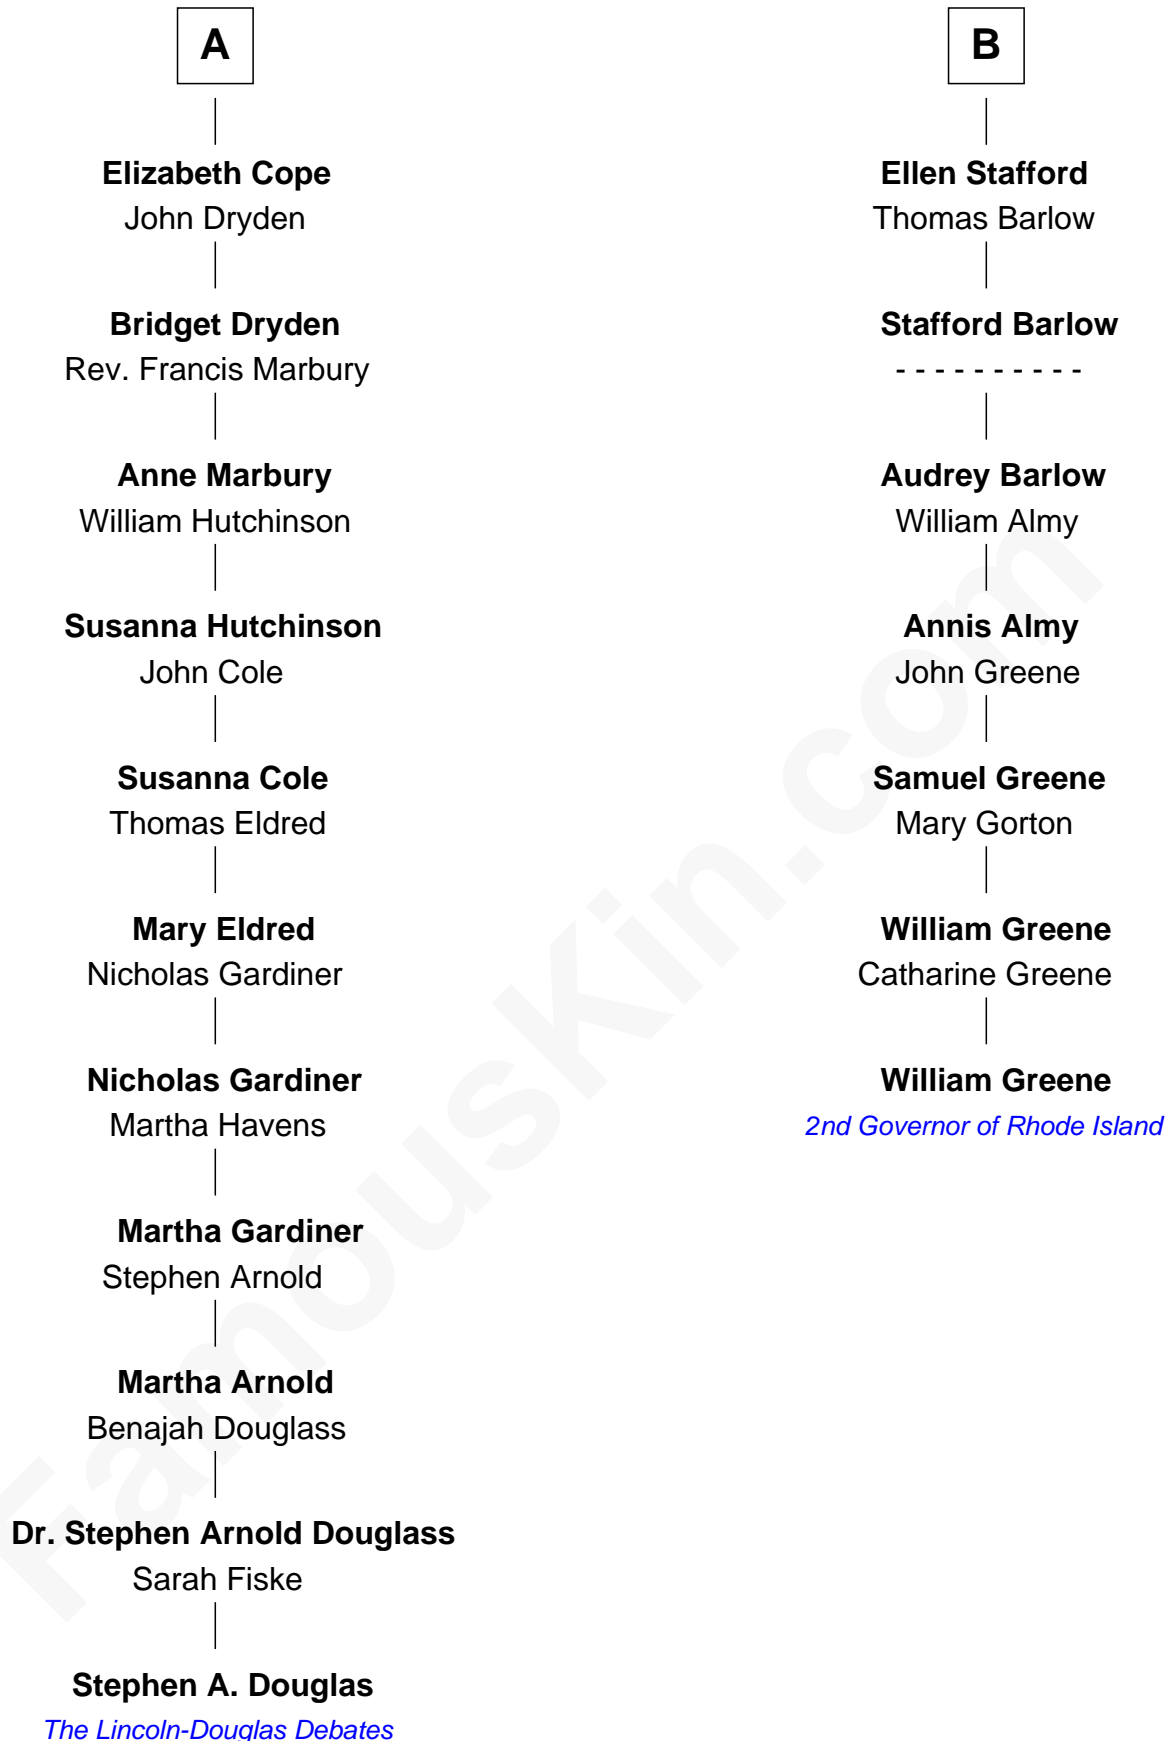

FamousKin.com

Relationship Chart of

Stephen A. Douglas

Participated in Lincoln-Douglas Debates

13th cousin 4 times removed of

William Greene

2nd Governor of Rhode Island

William Greene photo by [Sarnold17](#) (CC BY-SA 3.0)