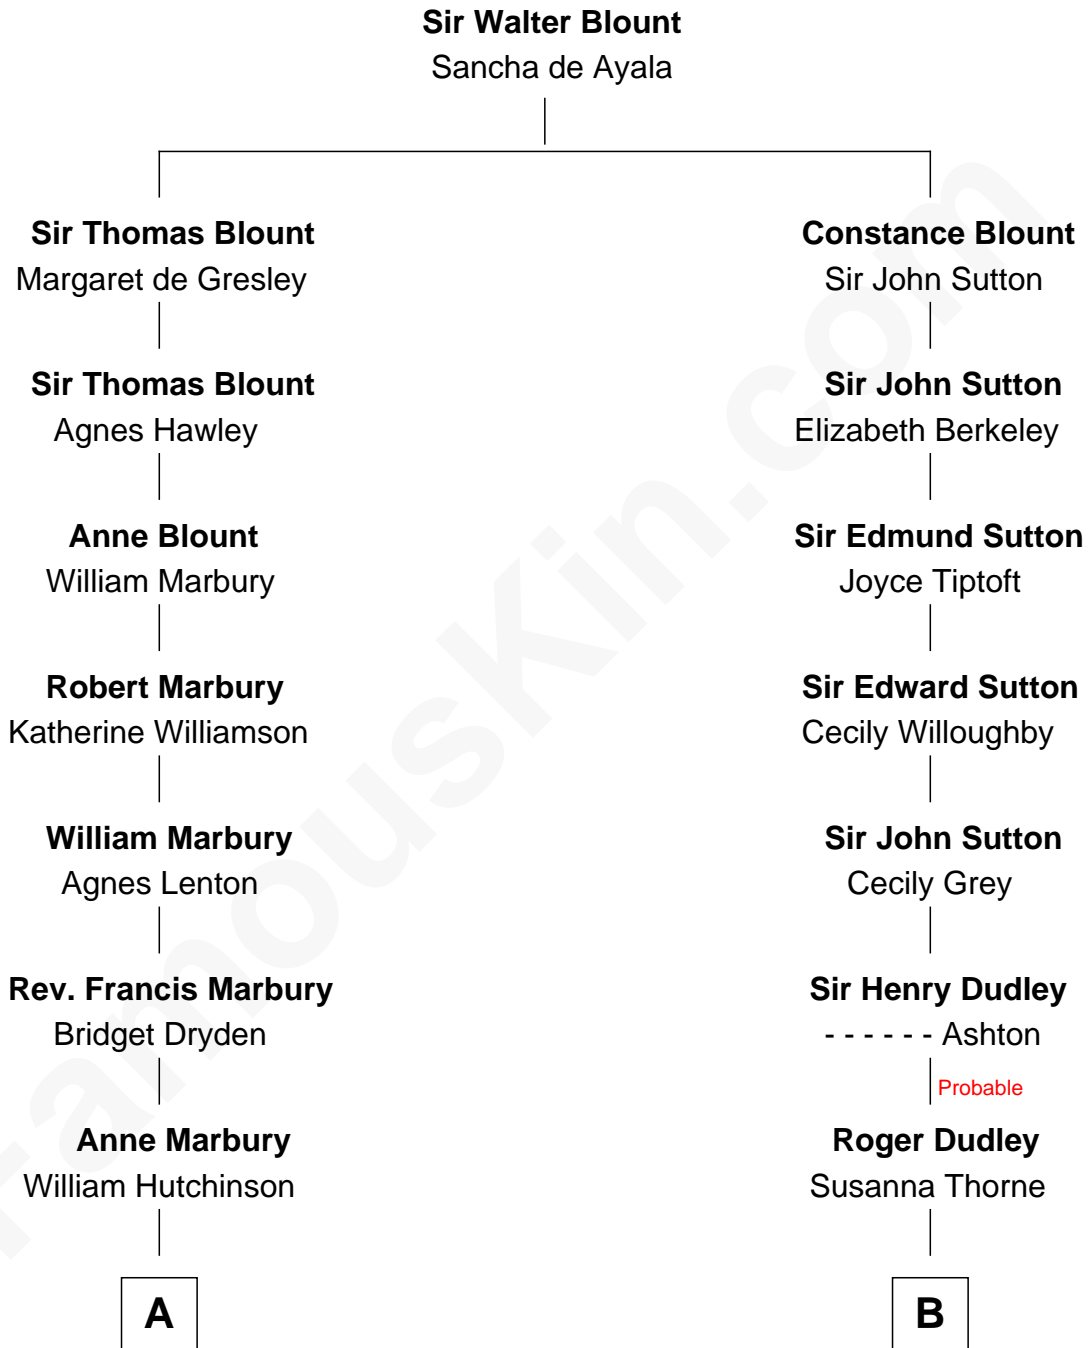

FamousKin.com

Relationship Chart of

Stephen A. Douglas

Participated in Lincoln-Douglas Debates

14th cousin 6 times removed of

Kate Upton

Sports Illustrated Swimsuit Cover Model

C

—
Margaret Hastings Tyler

Charles Henry Vial

—
Elizabeth Brooks Vial

Stephen Edward Upton

—
Jefferson Matthew Upton

Shelley Fawn Davis

—
Kate Upton

Model and Actress