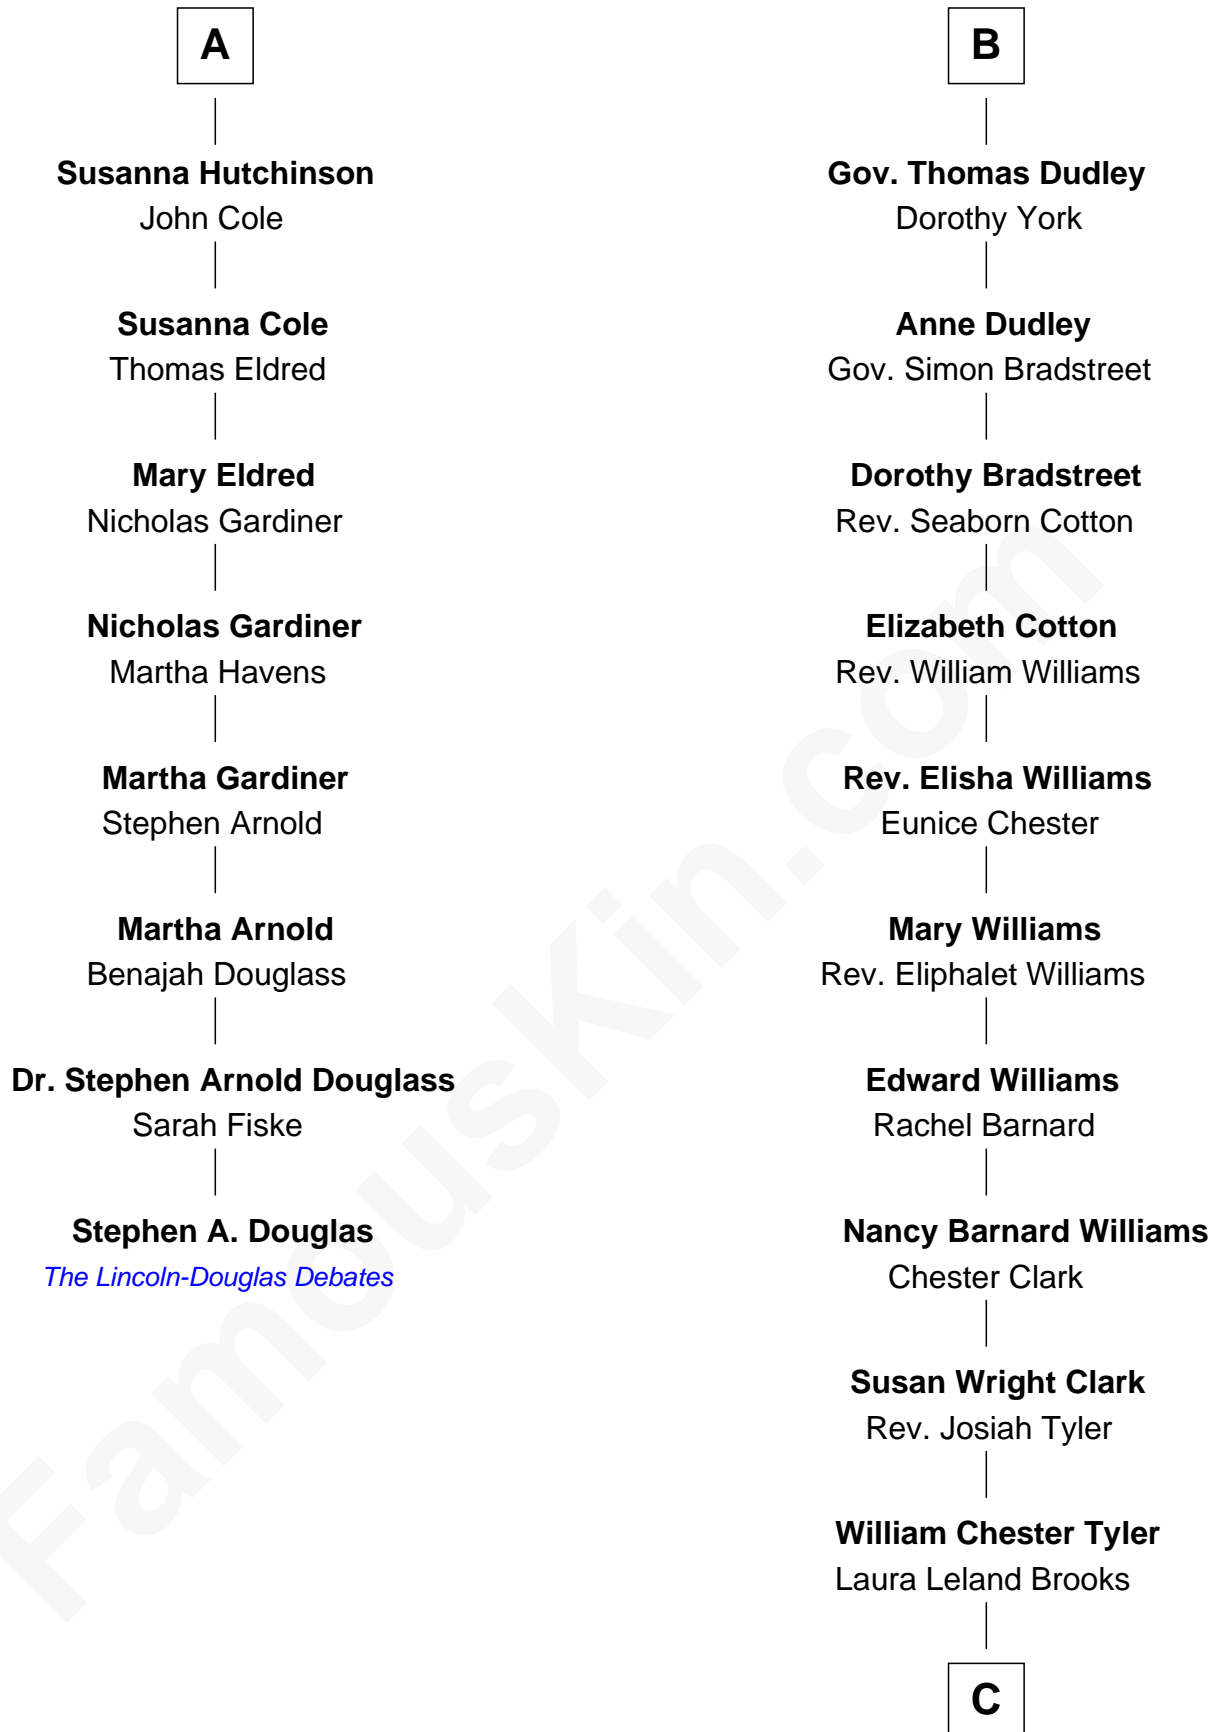

FamousKin.com

Relationship Chart of

Stephen A. Douglas

Participated in Lincoln-Douglas Debates

14th cousin 6 times removed of

Kate Upton

Sports Illustrated Swimsuit Cover Model

C

—
Margaret Hastings Tyler

Charles Henry Vial

—
Elizabeth Brooks Vial

Stephen Edward Upton

—
Jefferson Matthew Upton

Shelley Fawn Davis

—
Kate Upton

Model and Actress