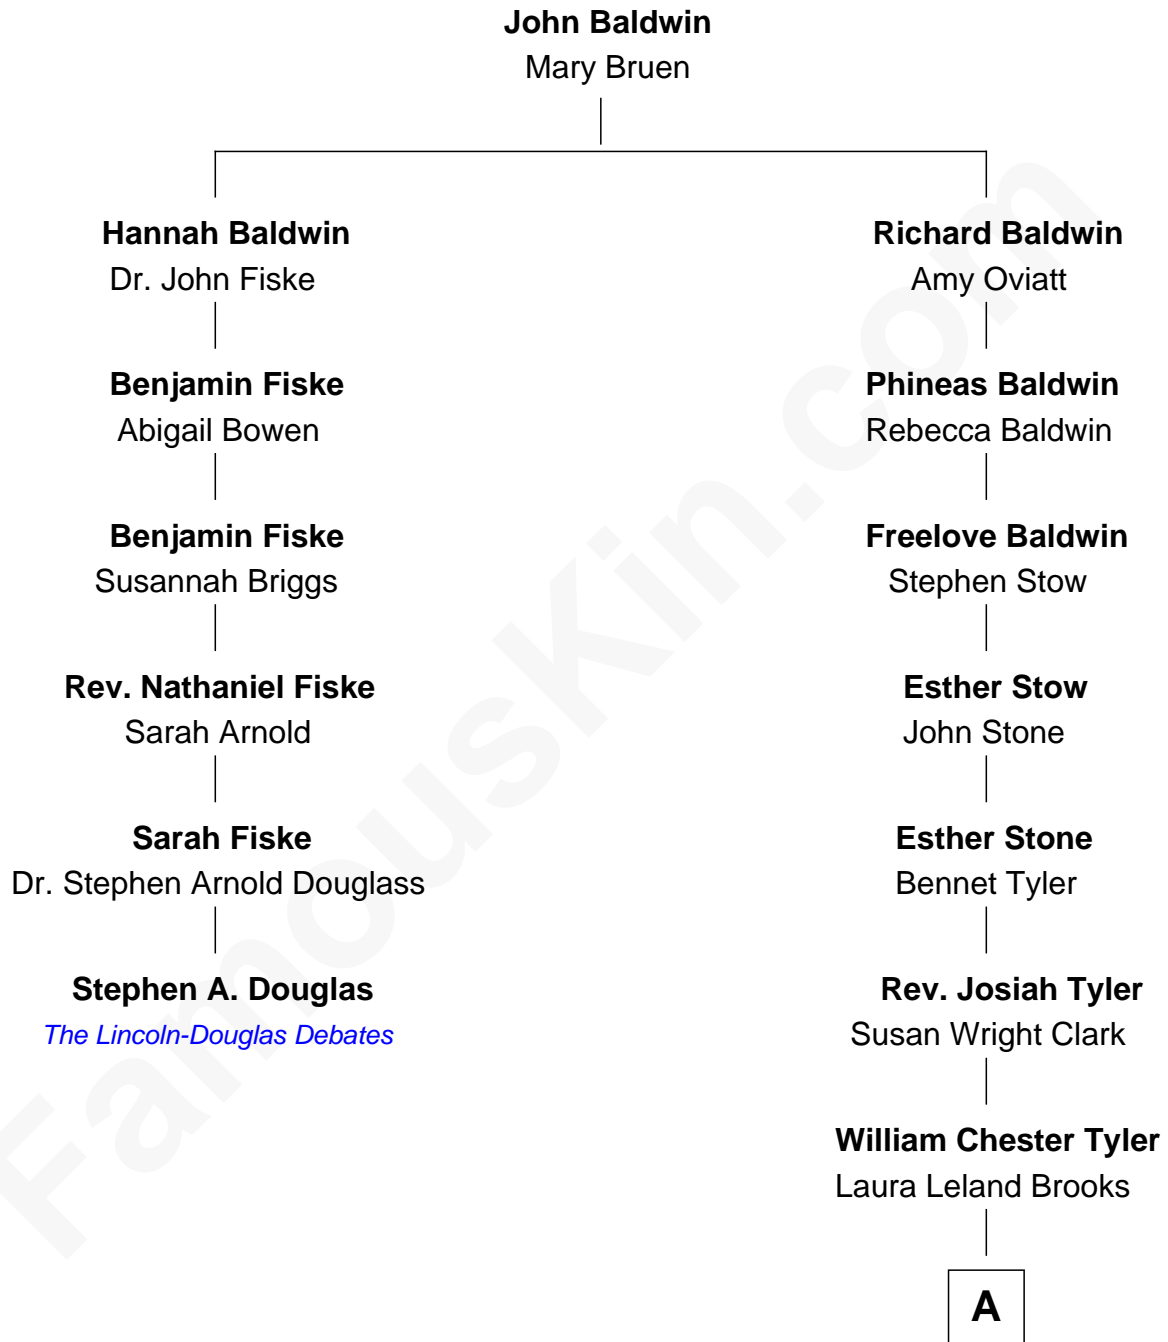

FamousKin.com

Relationship Chart of

Stephen A. Douglas

Participated in Lincoln-Douglas Debates

5th cousin 5 times removed of

Kate Upton

Sports Illustrated Swimsuit Cover Model

A

—
Margaret Hastings Tyler

Charles Henry Vial

—
Elizabeth Brooks Vial

Stephen Edward Upton

—
Jefferson Matthew Upton

Shelley Fawn Davis

—
Kate Upton

Model and Actress