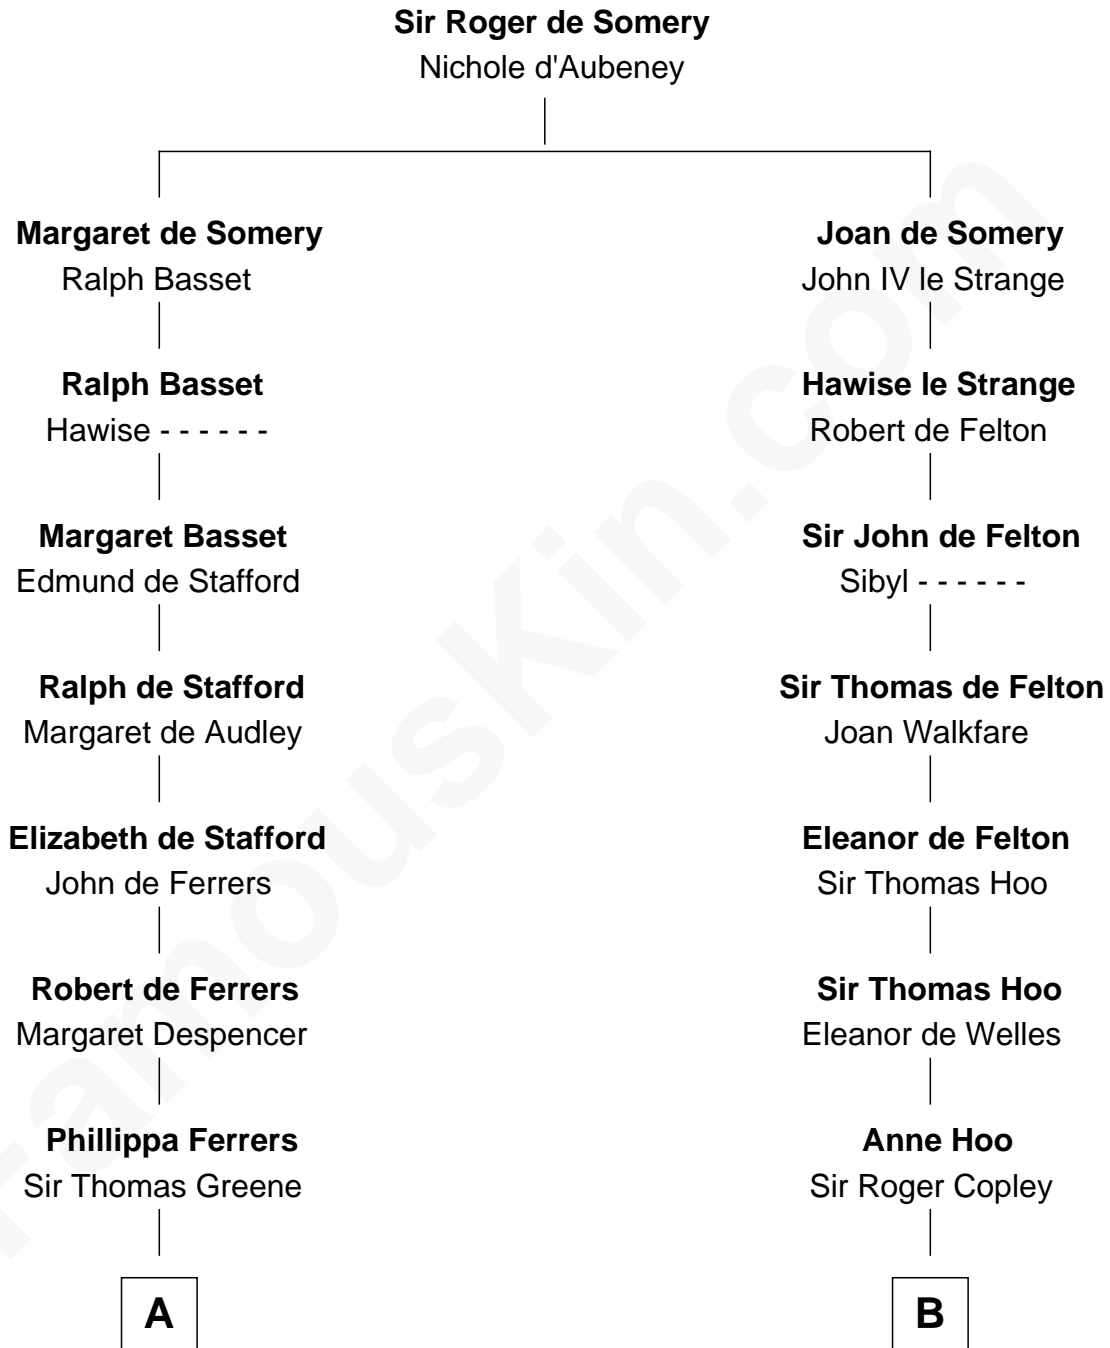

## Relationship Chart of

### Stephen A. Douglas

*Participated in Lincoln-Douglas Debates*

21st cousin of

### Ray Bradbury

*Author of The Martian Chronicles*

**C**

**Nicholas Gardiner**

Martha Havens

**Martha Gardiner**

Stephen Arnold

**Martha Arnold**