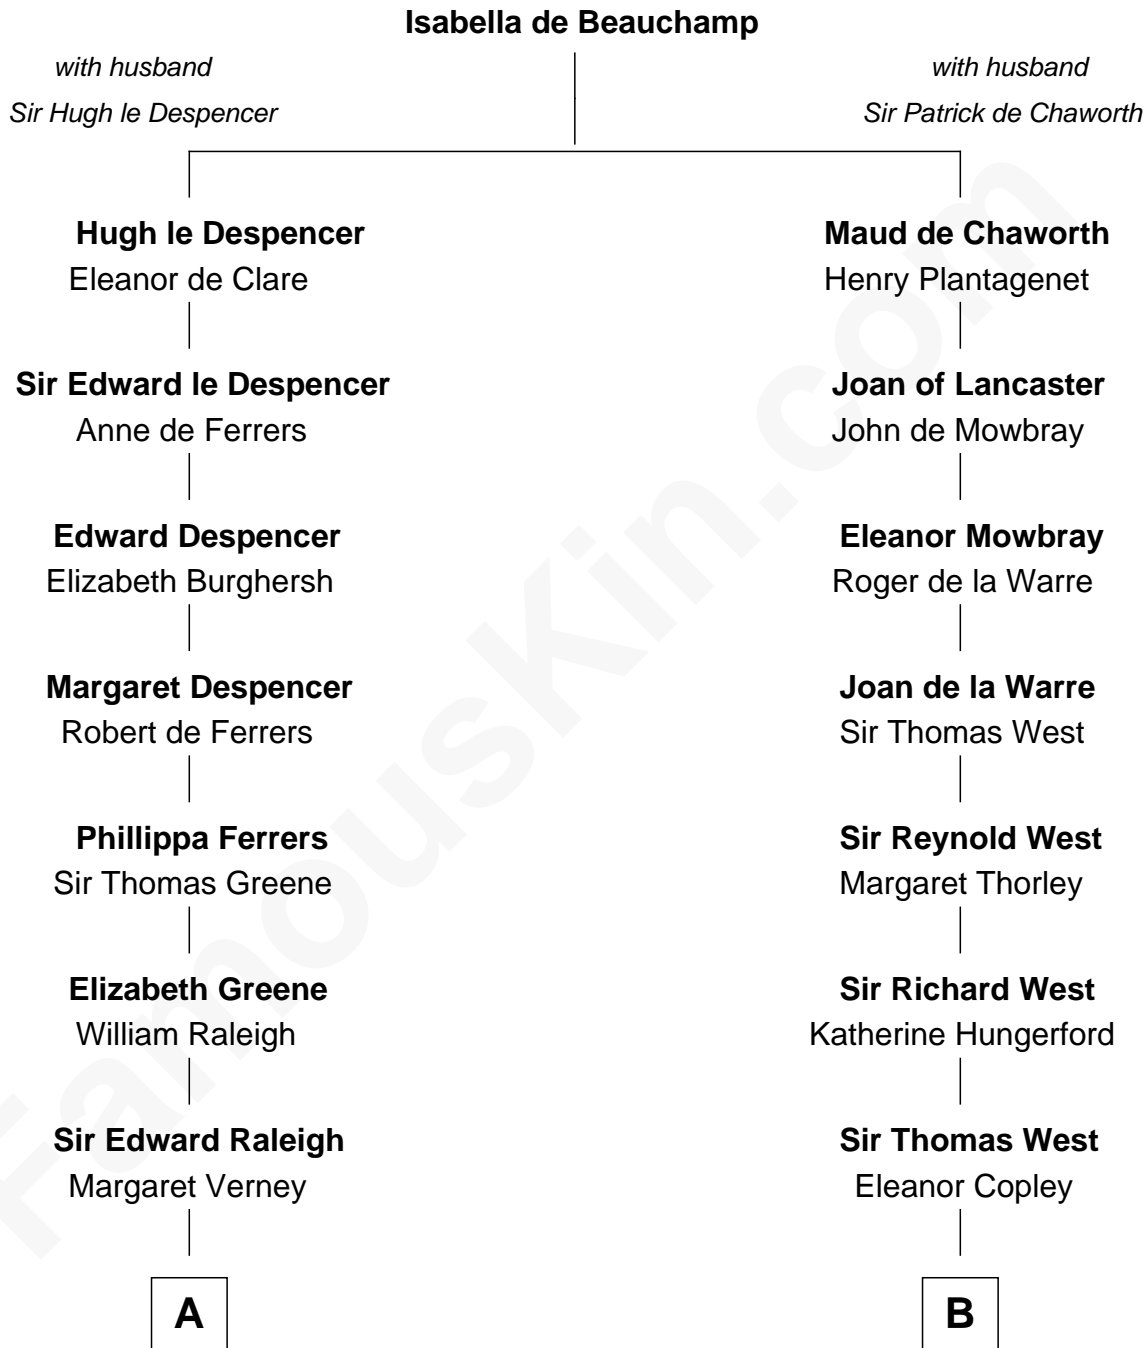

FamousKin.com

Relationship Chart of

Stephen A. Douglas

Participated in Lincoln-Douglas Debates

19th cousin 1 time removed of

Ray Bradbury

Author of The Martian Chronicles

C

Martha Arnold
Benajah Douglass

Dr. Stephen Arnold Douglass
Sarah Fiske

Stephen A. Douglas
The Lincoln-Douglas Debates

D

Samuel Irving Bradbury
Mary Adell Spaulding

Samuel Hinkston Bradbury
Minnie Alice Davis