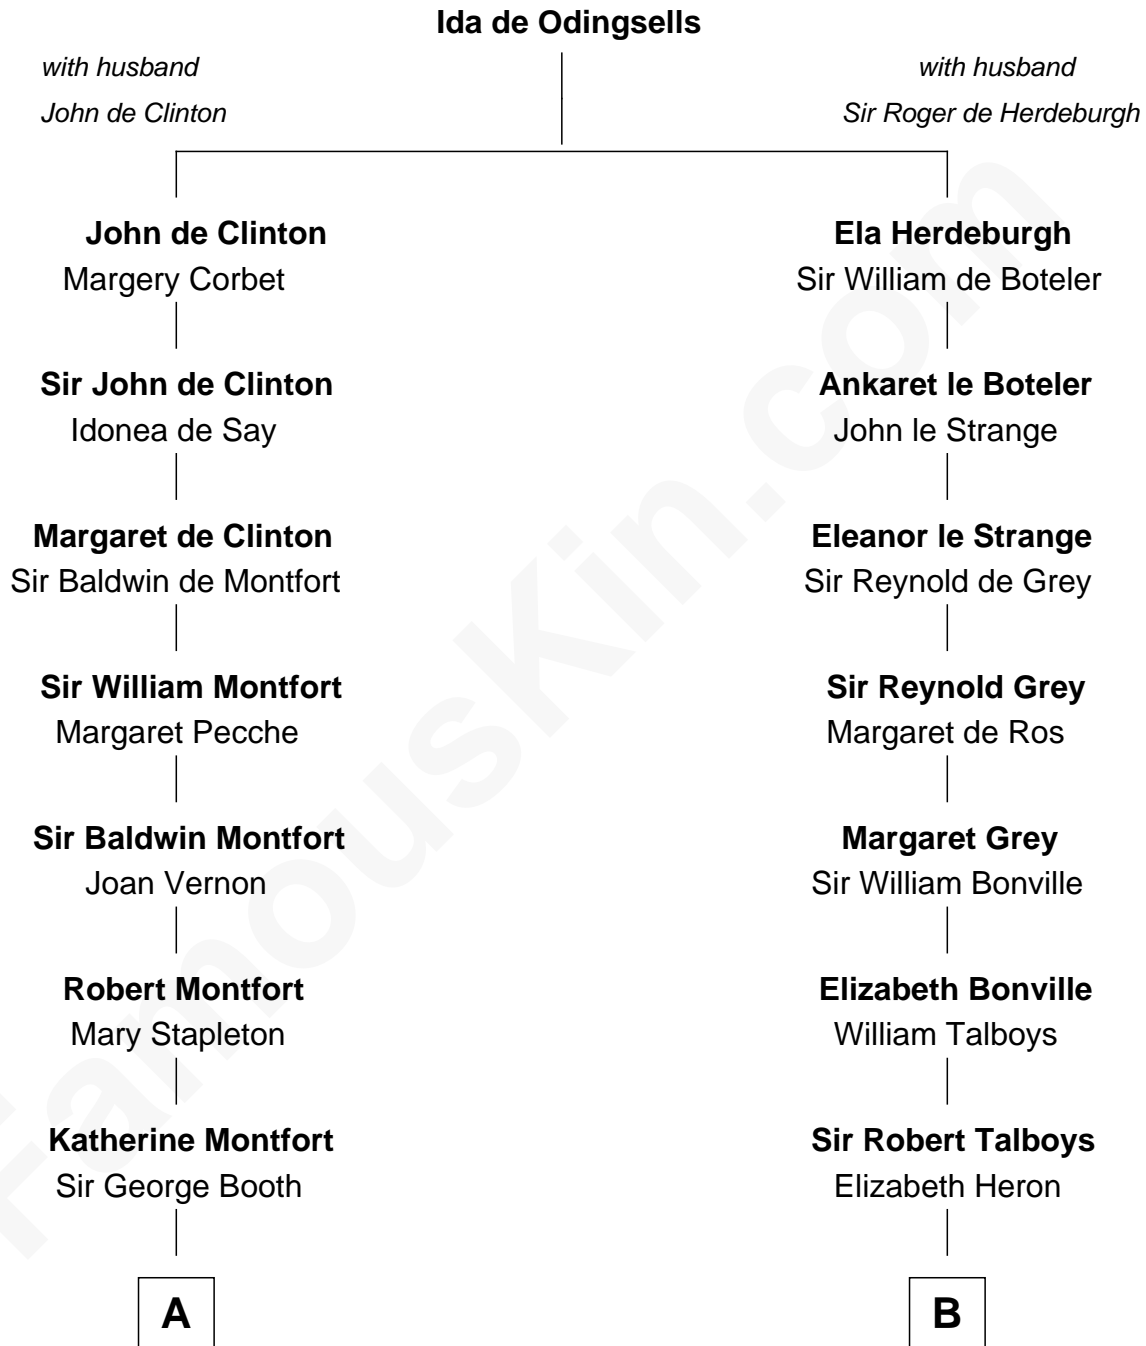

# FamousKin.com

## Relationship Chart of

### Stephen A. Douglas

*Participated in Lincoln-Douglas Debates*

15th cousin 3 times removed of

**George Washington**  
*1st U.S. President*

**C**

**Sarah Fiske**  
Dr. Stephen Arnold Douglass

**Stephen A. Douglas**  
*The Lincoln-Douglas Debates*