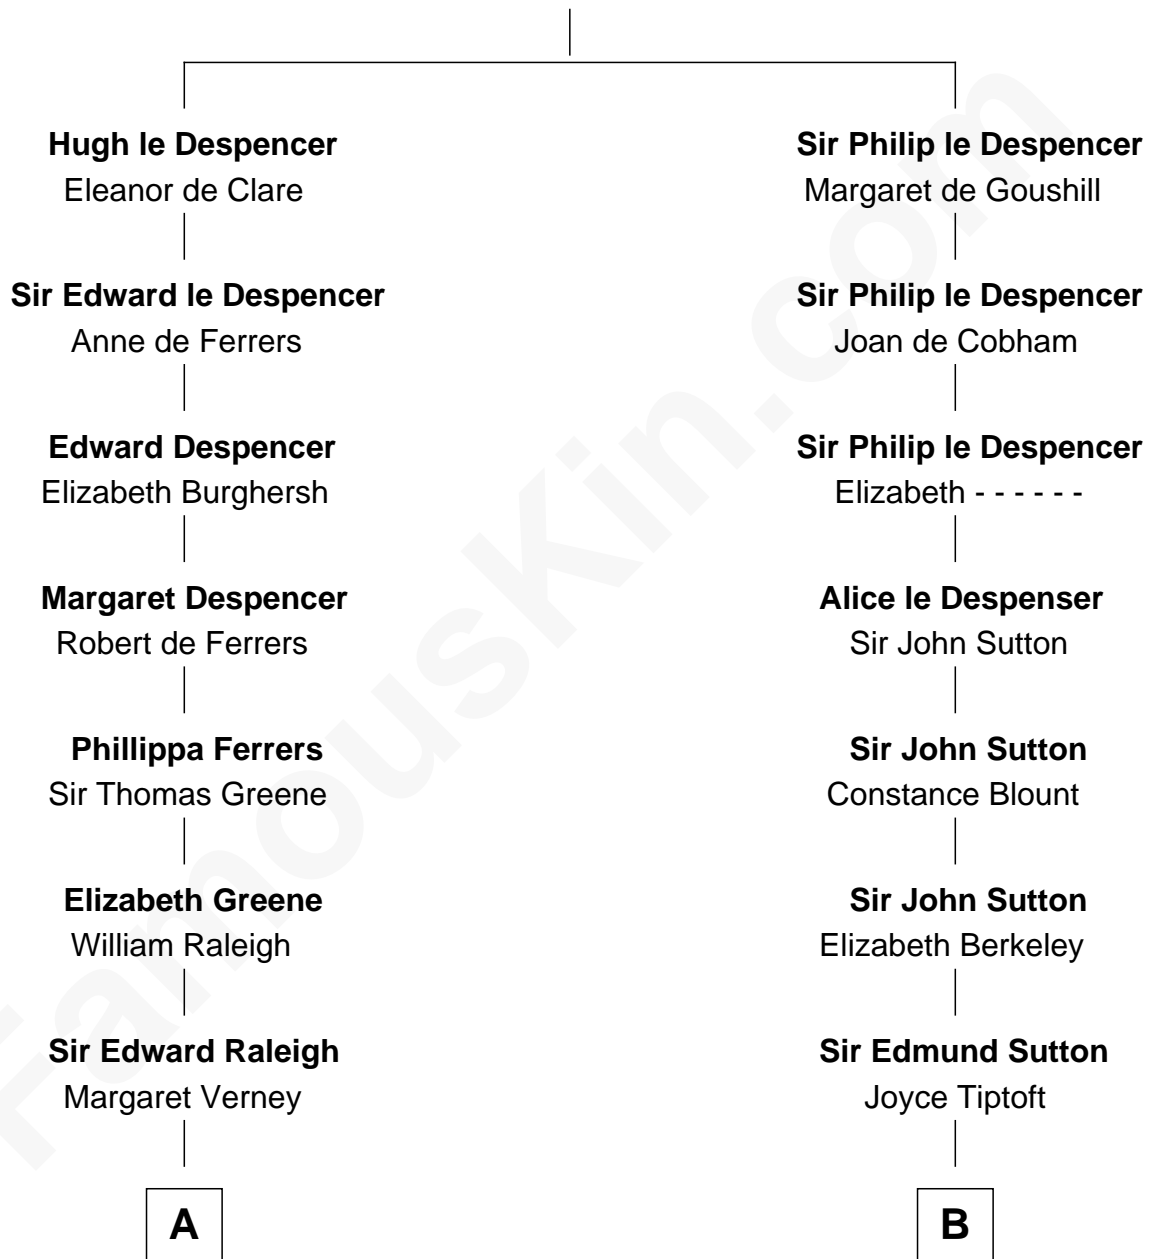

FamousKin.com

Relationship Chart of

Stephen A. Douglas

Participated in Lincoln-Douglas Debates

15th cousin 4 times removed of

George Washington
1st U.S. President

Sir Hugh le Despencer
Isabella de Beauchamp

C

Martha Arnold
Benajah Douglass

Dr. Stephen Arnold Douglass
Sarah Fiske

Stephen A. Douglas
The Lincoln-Douglas Debates

FamousKin.com