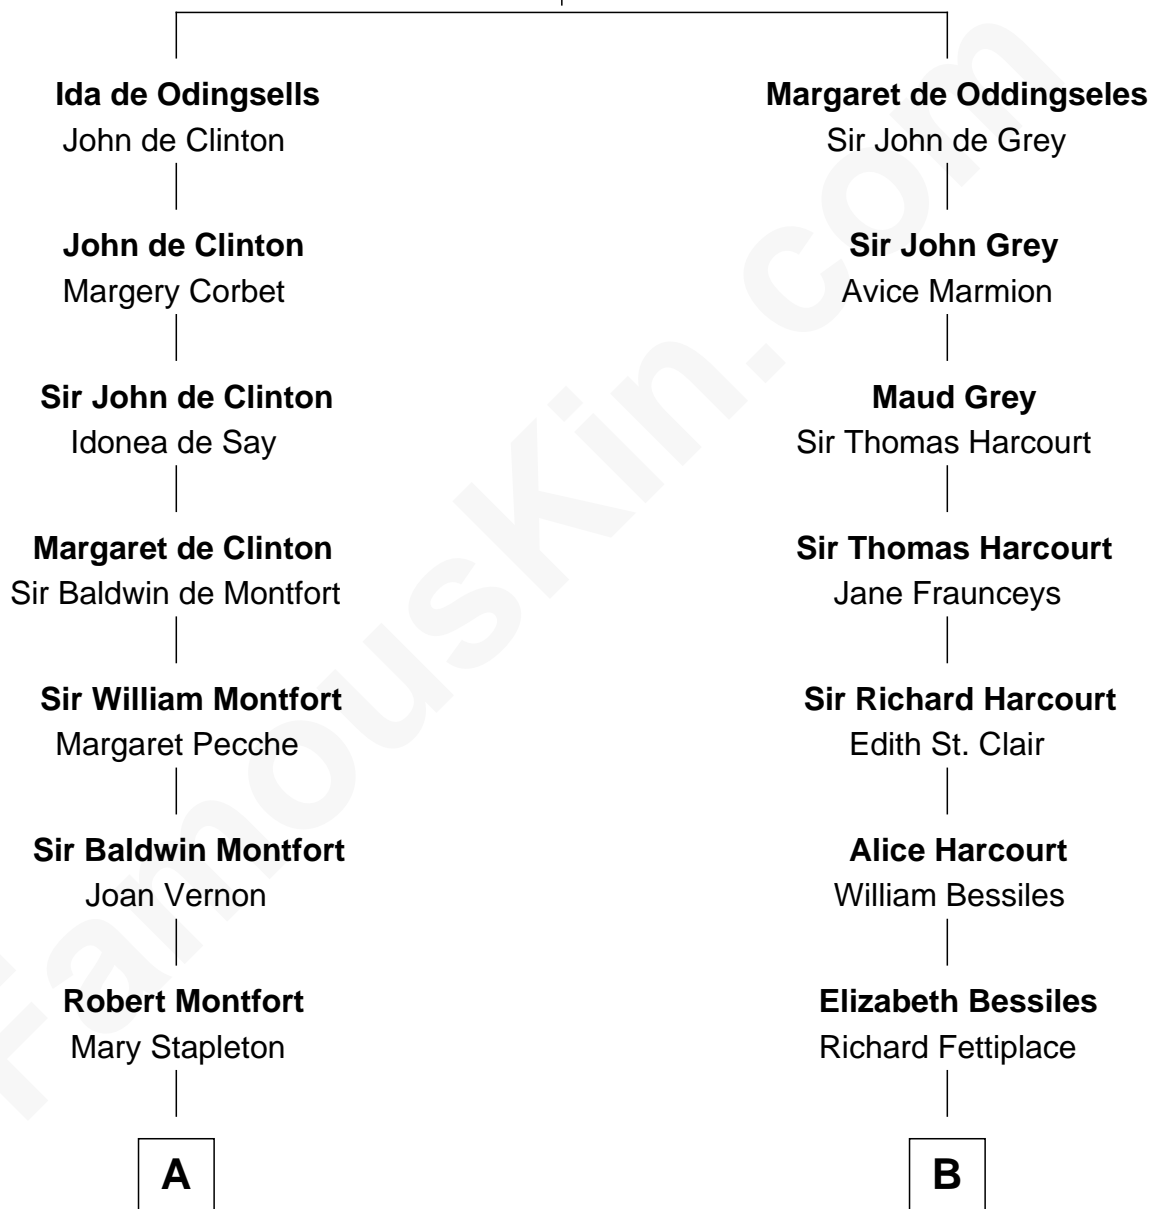

## Relationship Chart of

### Stephen A. Douglas

*Participated in Lincoln-Douglas Debates*

19th cousin of

**Louis Auchincloss**

*Author*

**William de Odingsells**

Ela FitzWalter

FamousKin.com