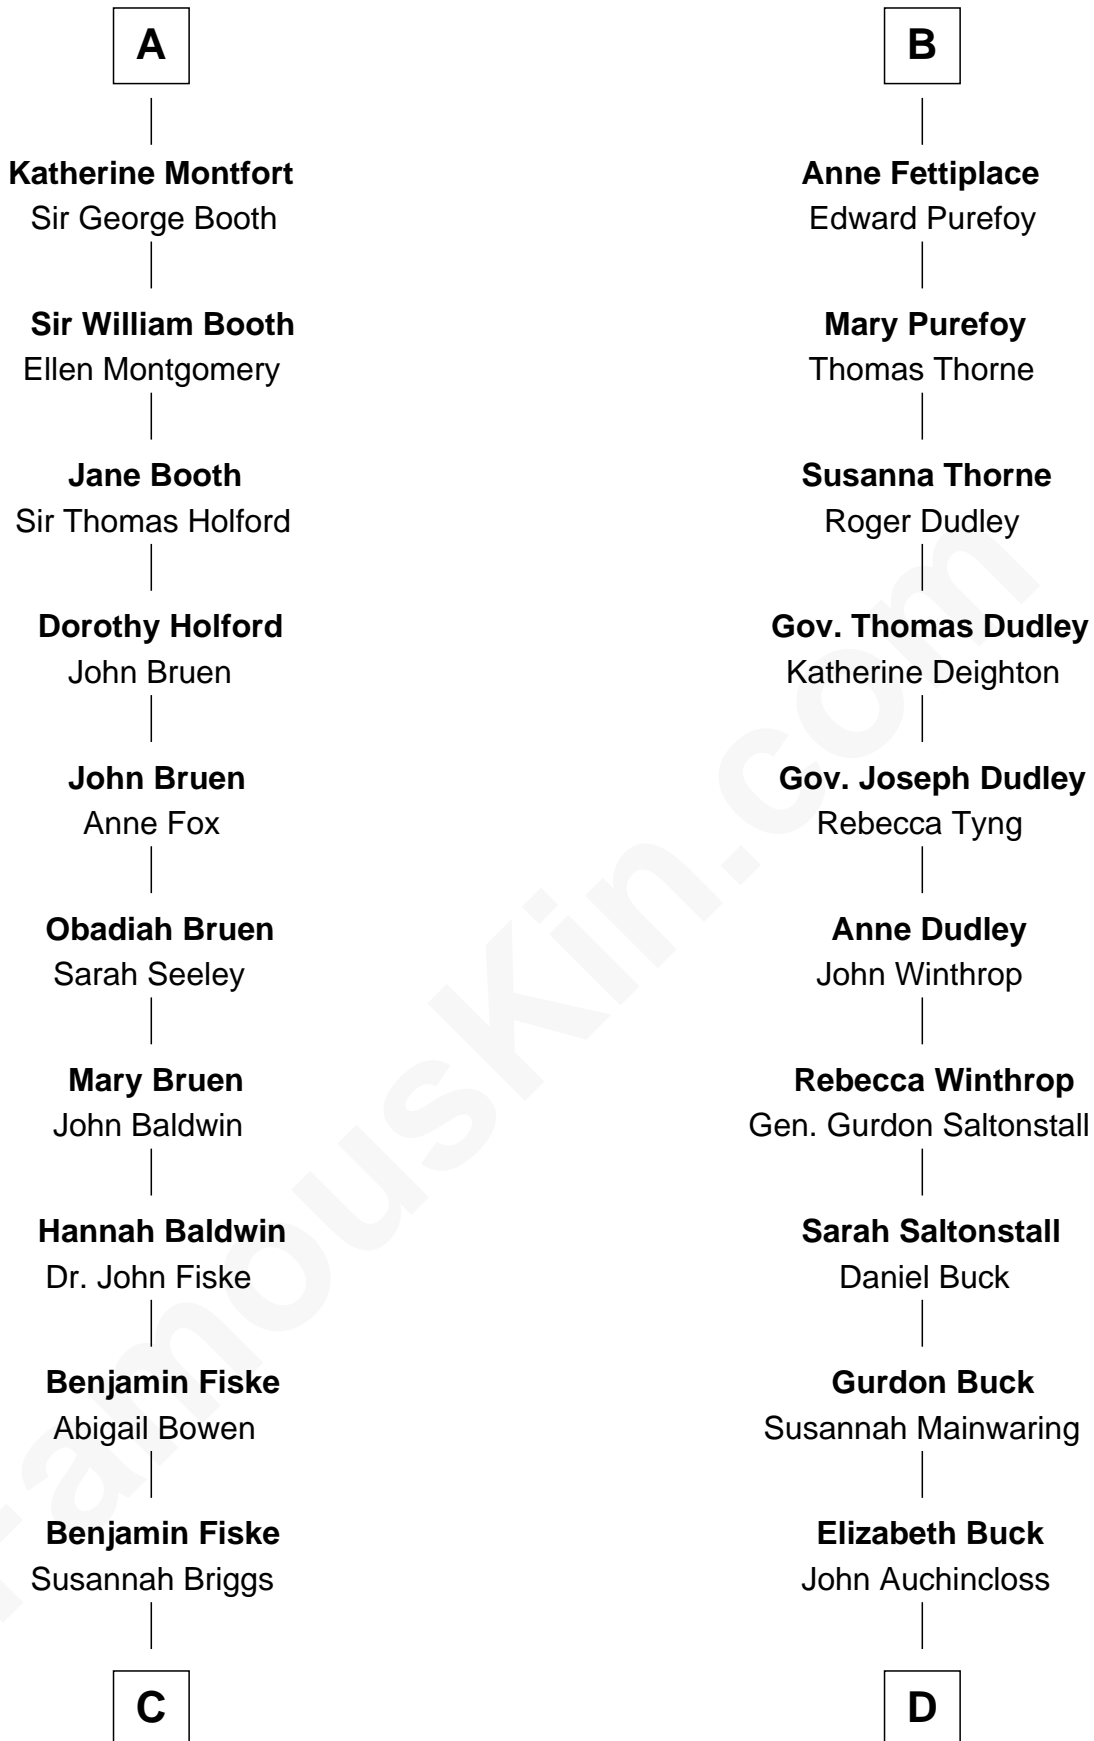

## Relationship Chart of

### Stephen A. Douglas

*Participated in Lincoln-Douglas Debates*

19th cousin of

**Louis Auchincloss**

*Author*

**William de Odingsells**

Ela FitzWalter

FamousKin.com