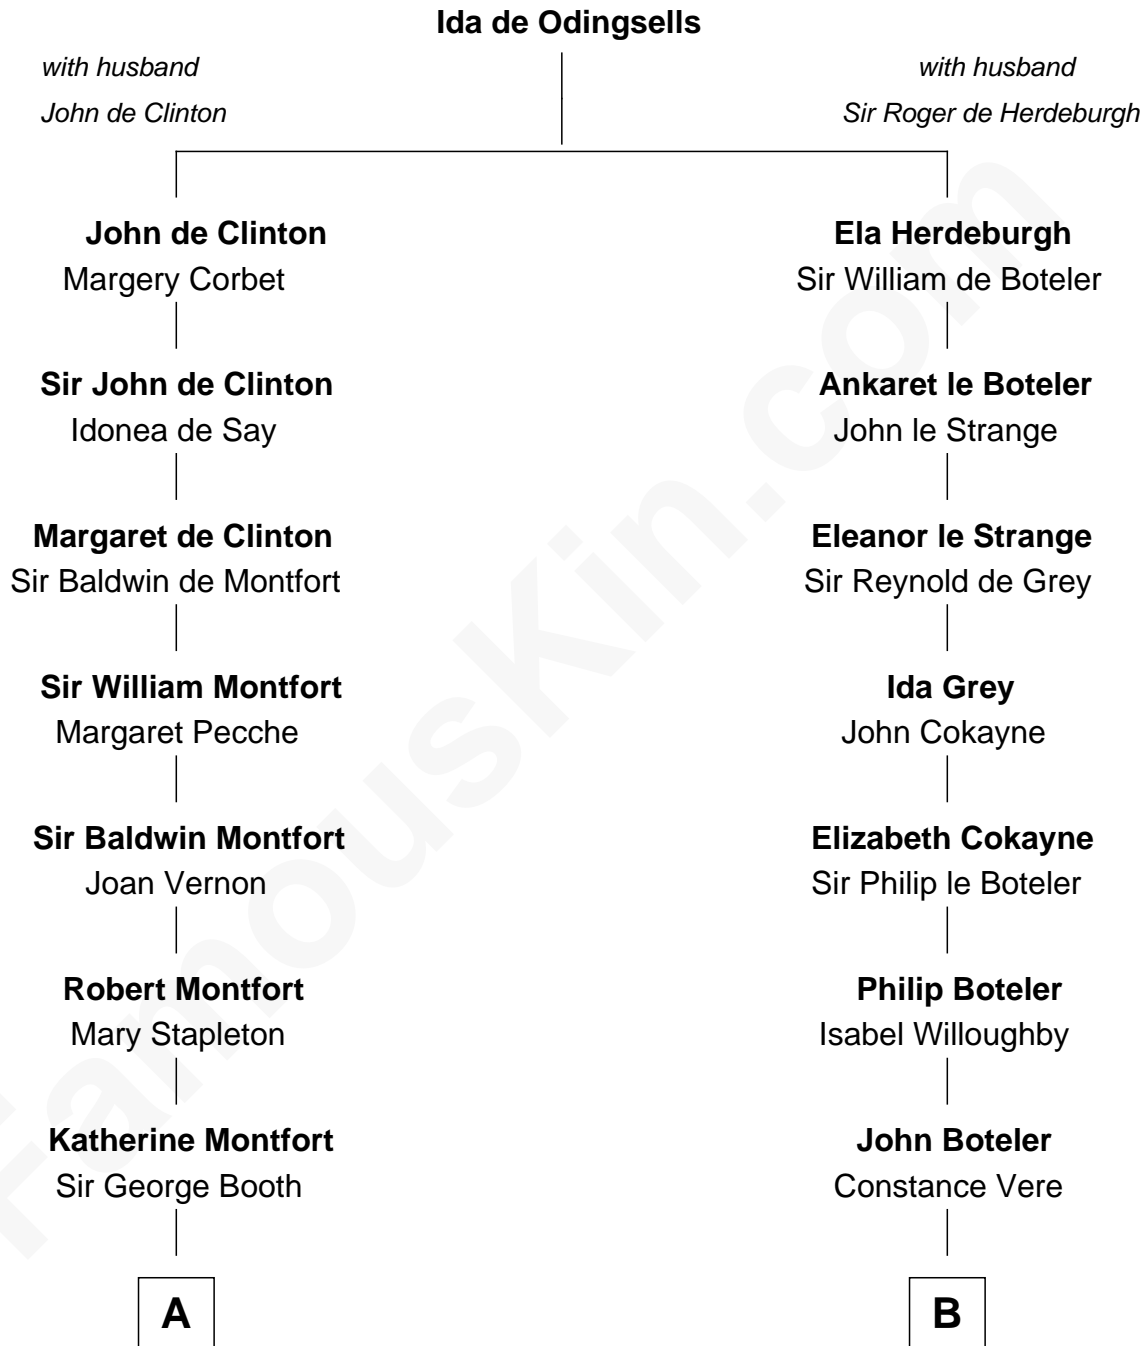

## Relationship Chart of

### Stephen A. Douglas

*Participated in Lincoln-Douglas Debates*

18th cousin 1 time removed of

**Hetty Green**

*"The Witch of Wall Street"*

**C**

**Sarah Fiske**  
Dr. Stephen Arnold Douglass

**Stephen A. Douglas**  
*The Lincoln-Douglas Debates*

**D**

**Gideon Howland**  
Mehitable Howland

**Abby Slocum Howland**  
Edward Mott Robinson

**Hetty Green**  
*"The Witch of Wall Street"*

FamousKin.com