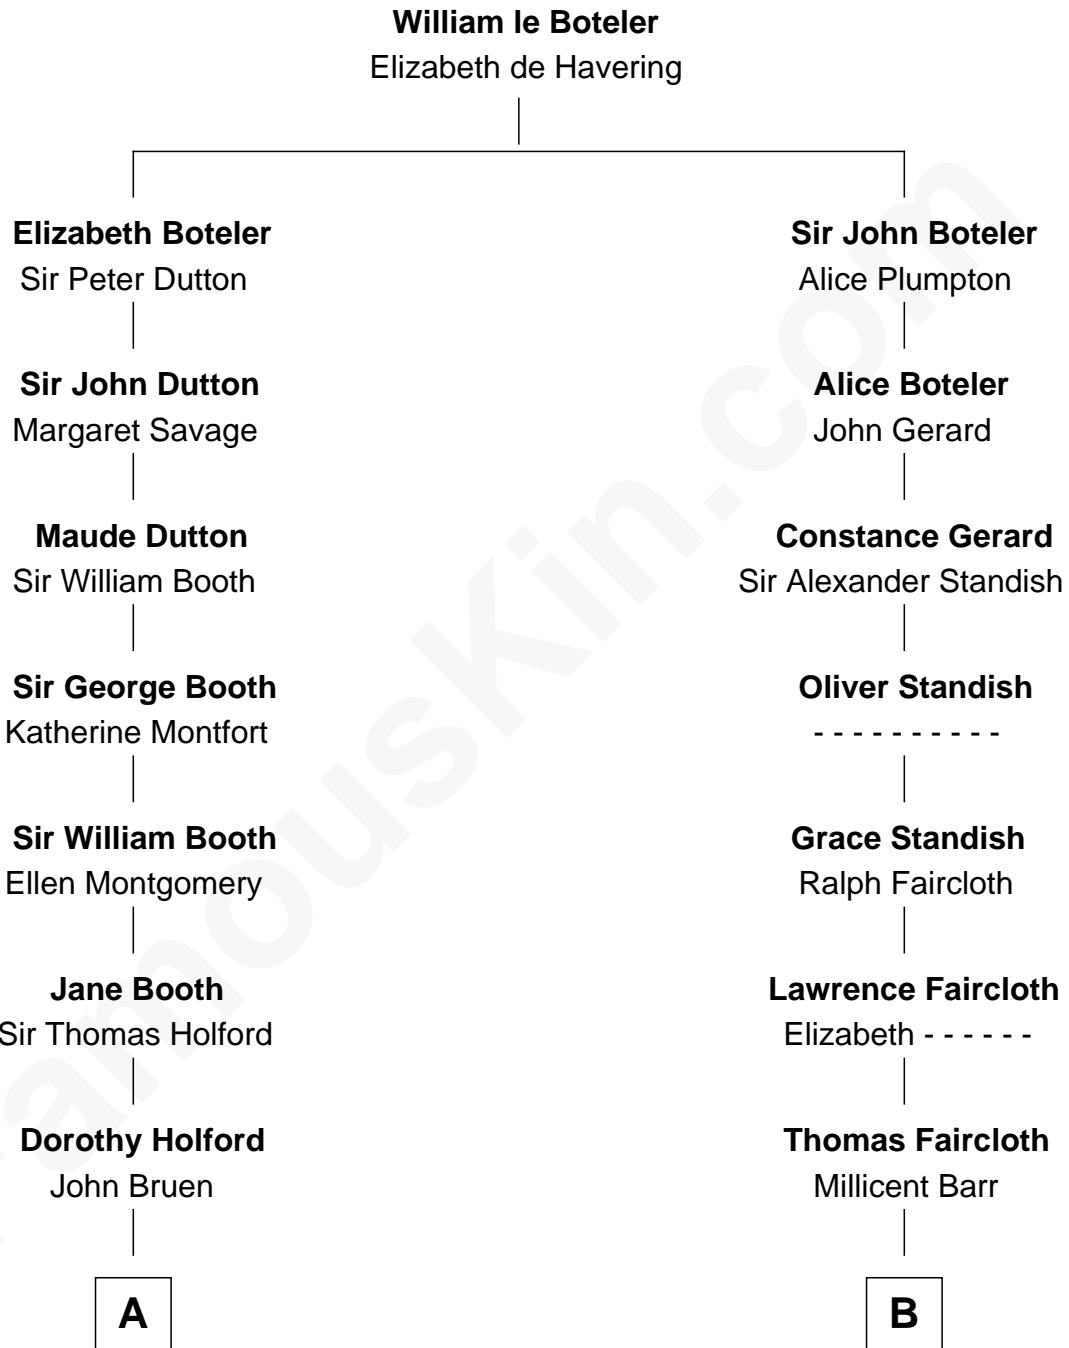

FamousKin.com

Relationship Chart of

Stephen A. Douglas

Participated in Lincoln-Douglas Debates

15th cousin 3 times removed of

Alan Shepard

Mercury and Apollo Astronaut

C

Pauline Renza Emerson

Alan Bartlett Shepard

Alan Shepard

Mercury and Apollo Astronaut

FamousKin.com