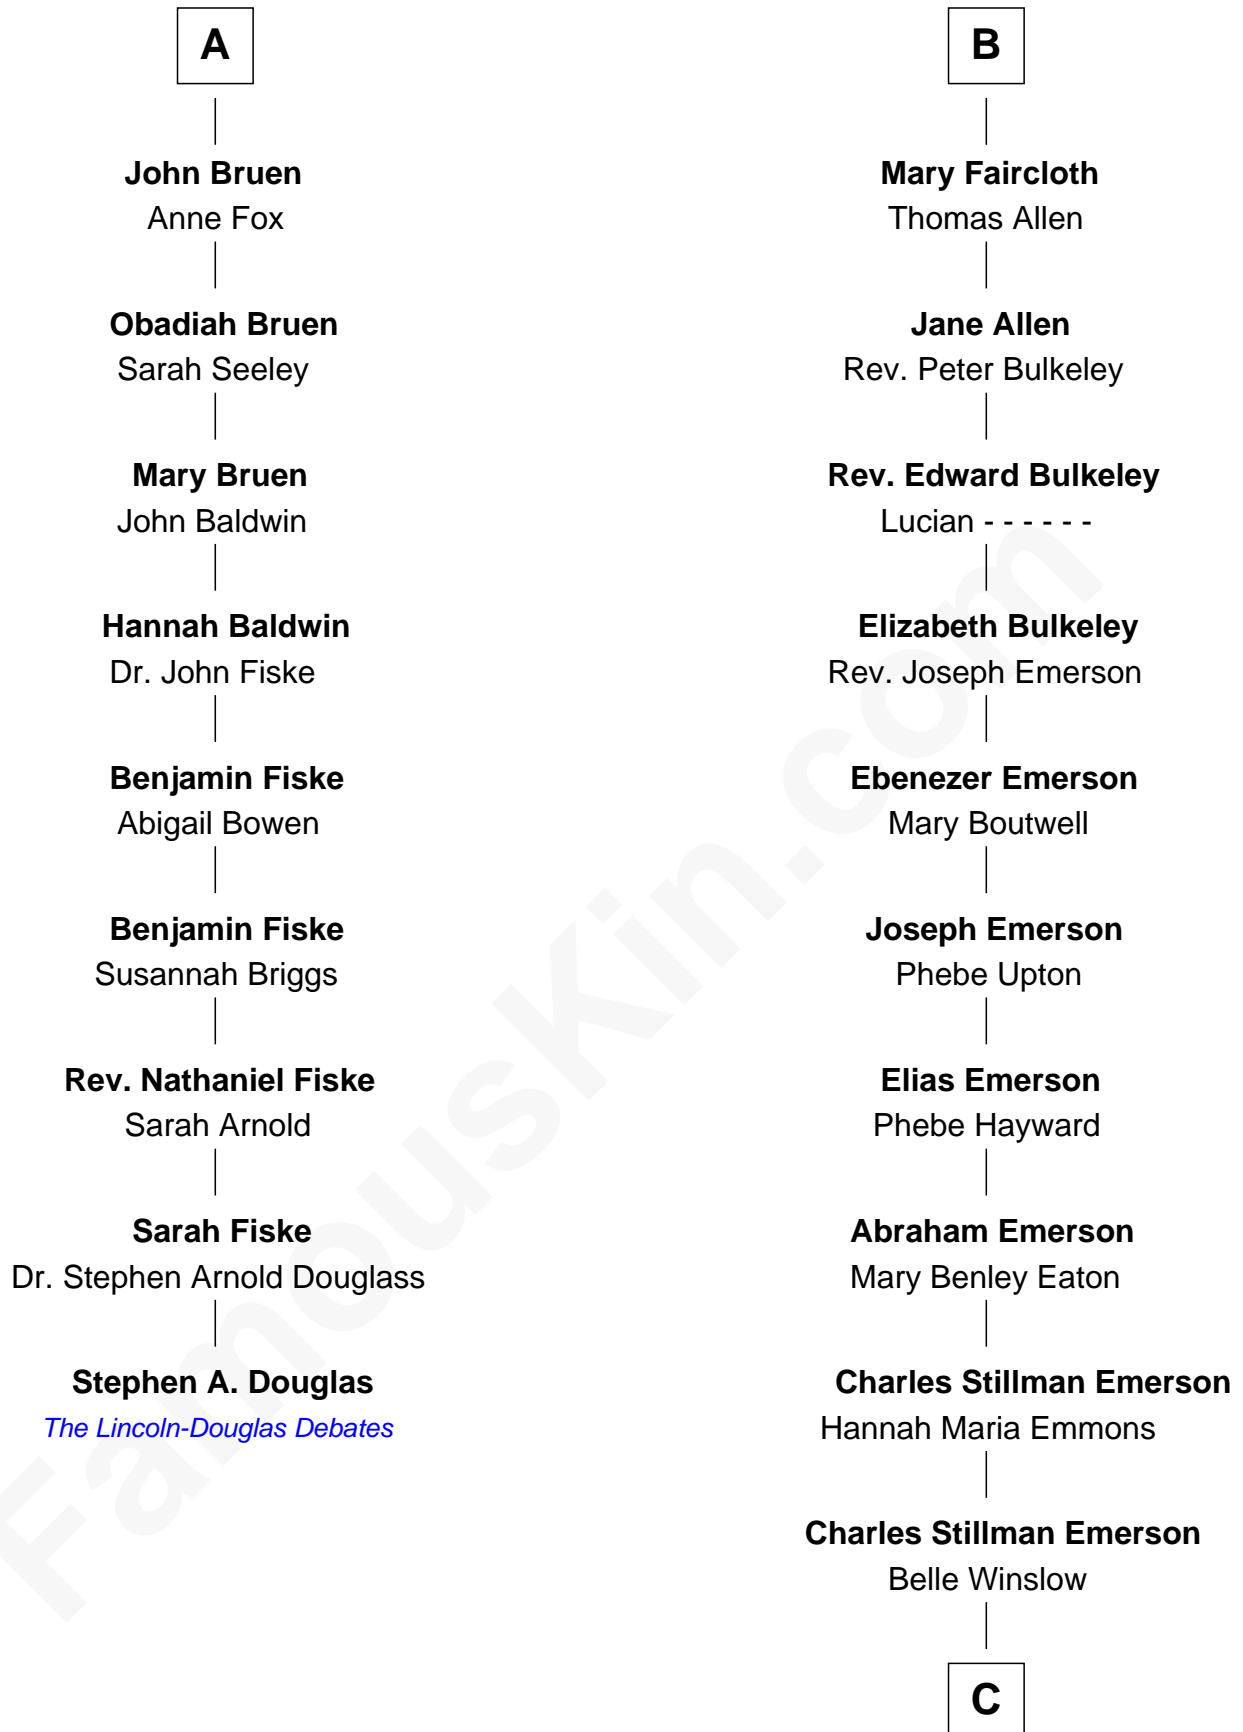

FamousKin.com

Relationship Chart of

Stephen A. Douglas

Participated in Lincoln-Douglas Debates

15th cousin 3 times removed of

Alan Shepard

Mercury and Apollo Astronaut

C

Pauline Renza Emerson

Alan Bartlett Shepard

Alan Shepard

Mercury and Apollo Astronaut

FamousKin.com