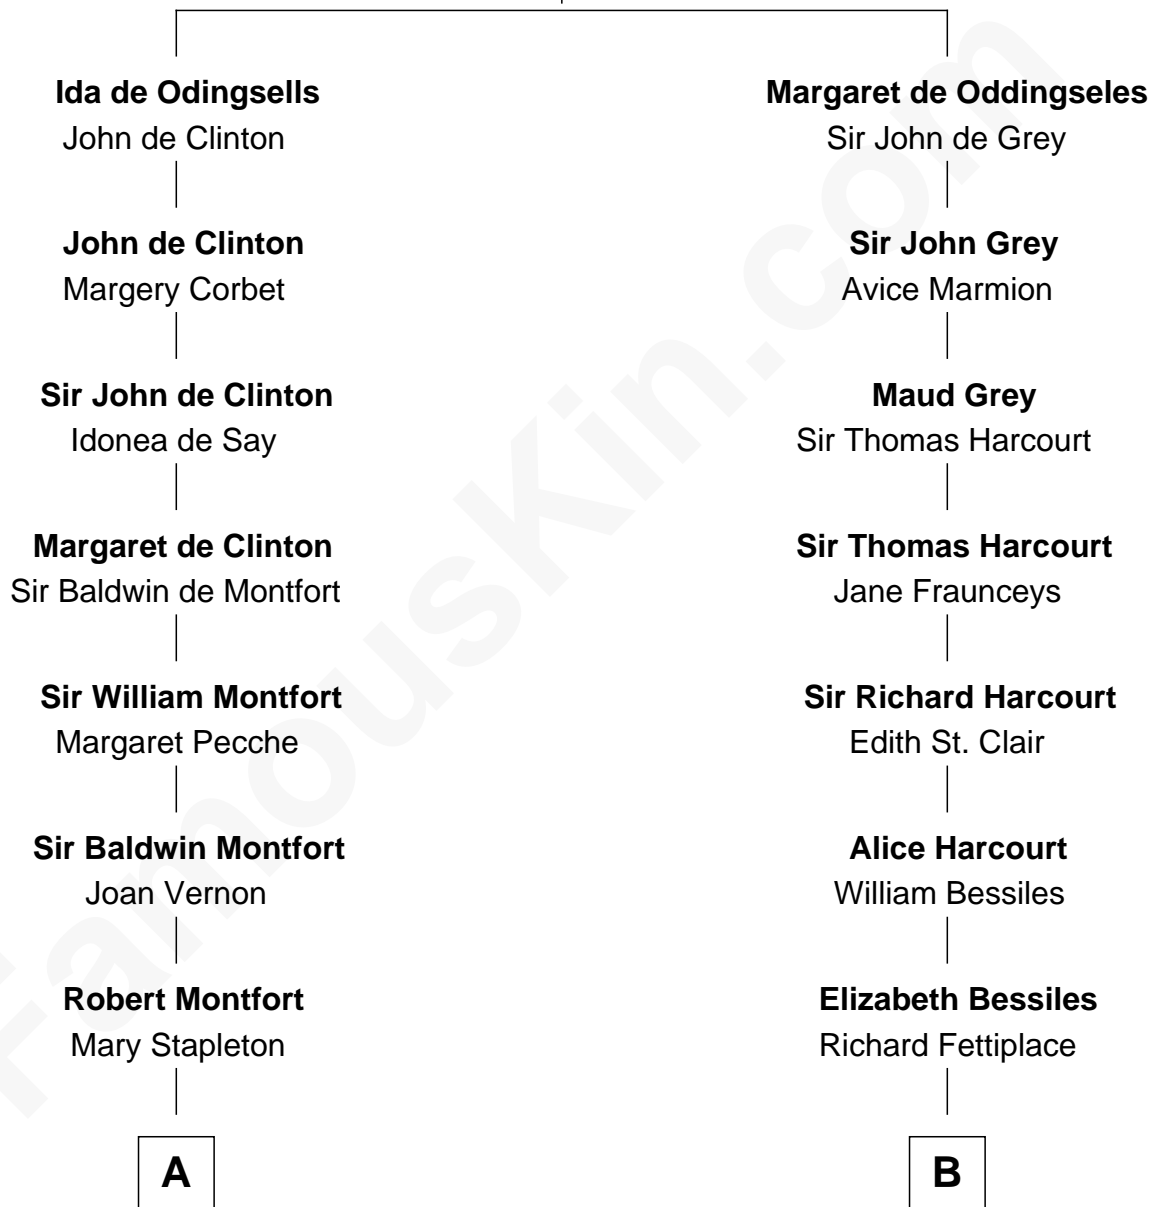

## Relationship Chart of

### Stephen A. Douglas

*Participated in Lincoln-Douglas Debates*

19th cousin 1 time removed of

### Alan Shepard

*Mercury and Apollo Astronaut*

**William de Odingsells**

Ela FitzWalter

FamousKin.com