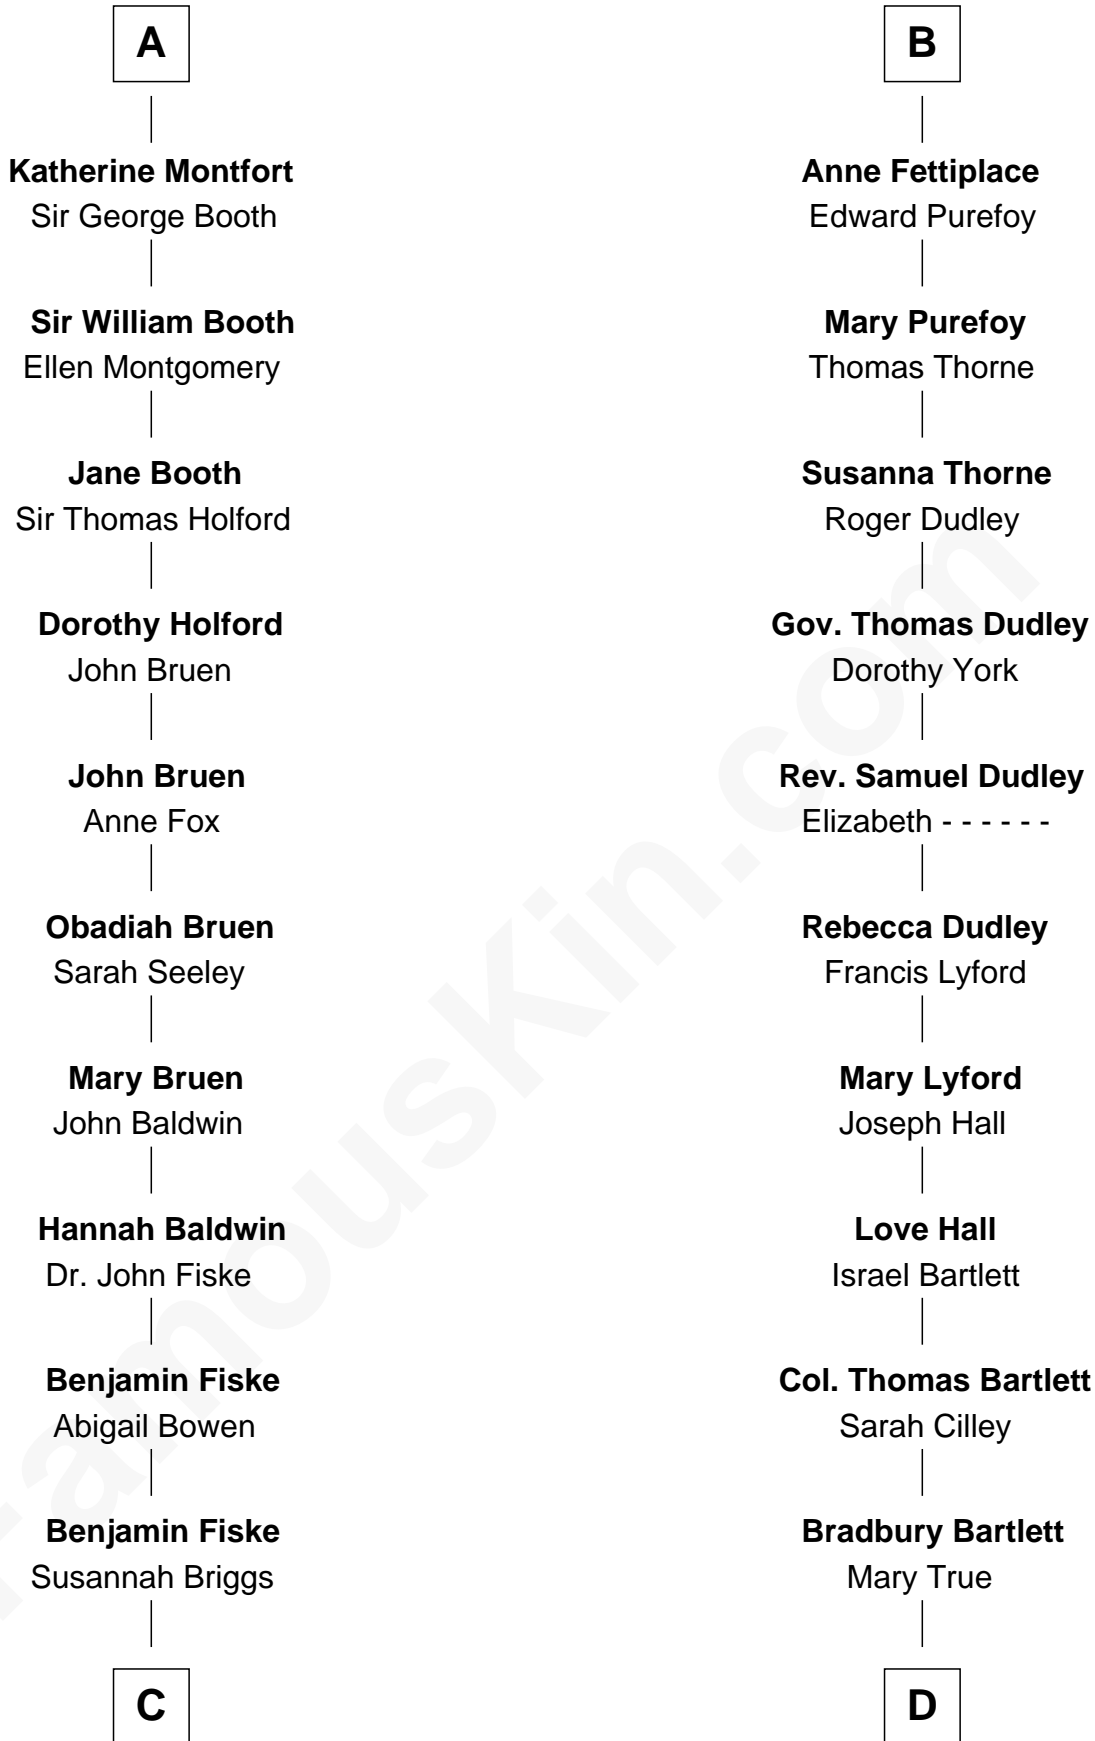

## Relationship Chart of

### Stephen A. Douglas

*Participated in Lincoln-Douglas Debates*

19th cousin 1 time removed of

### Alan Shepard

*Mercury and Apollo Astronaut*

**William de Odingsells**

Ela FitzWalter

FamousKin.com