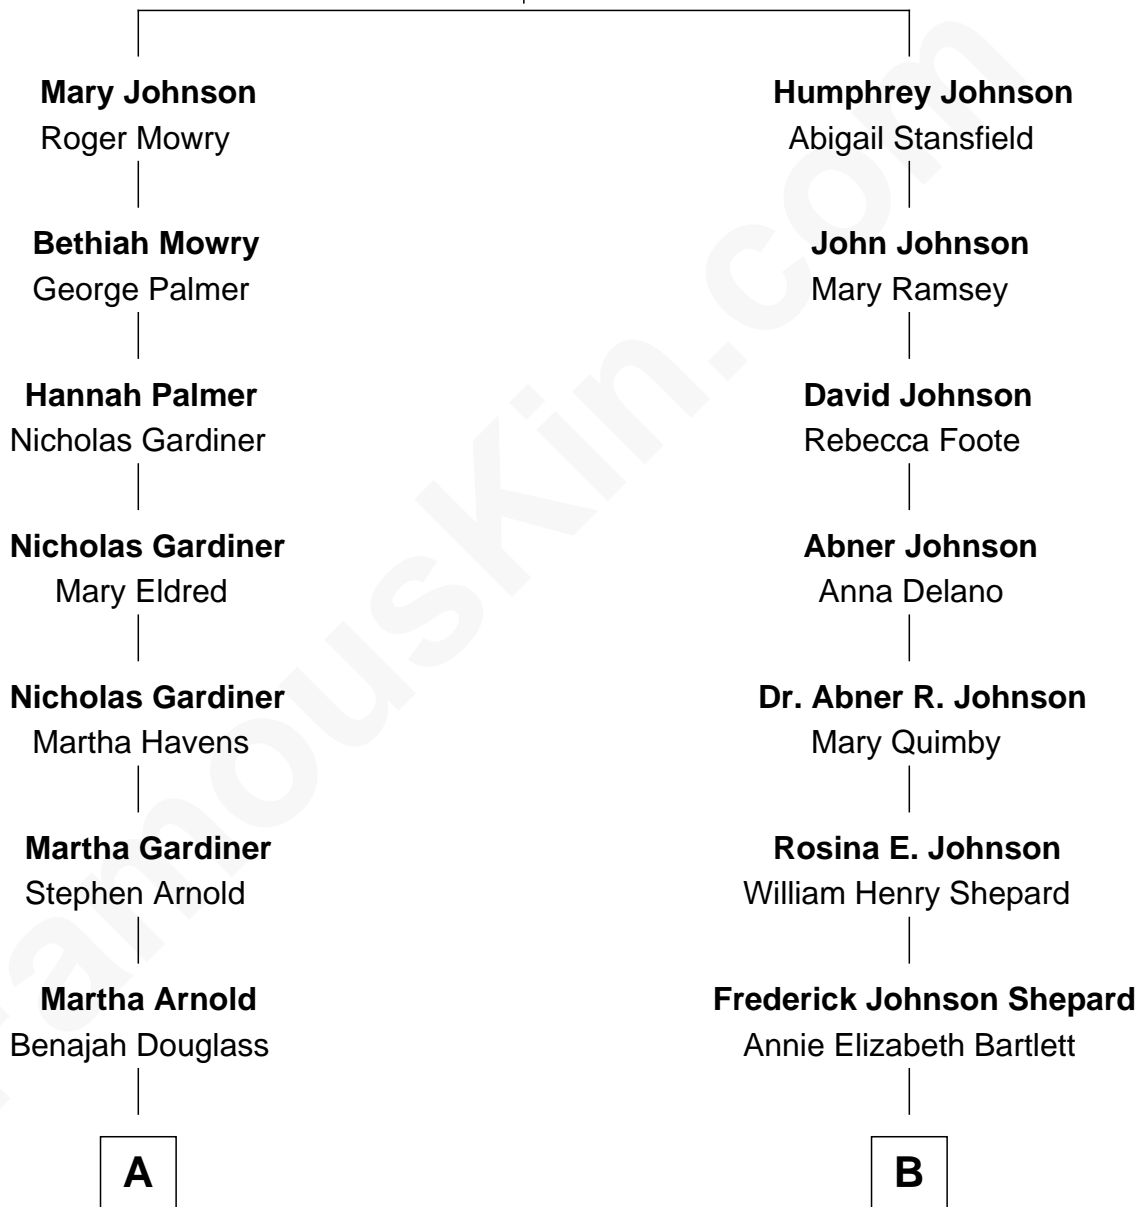

## Relationship Chart of

### Stephen A. Douglas

*Participated in Lincoln-Douglas Debates*

8th cousin of

### Alan Shepard

*Mercury and Apollo Astronaut*

**John Johnson**

Mary Heath

FamousKin.com