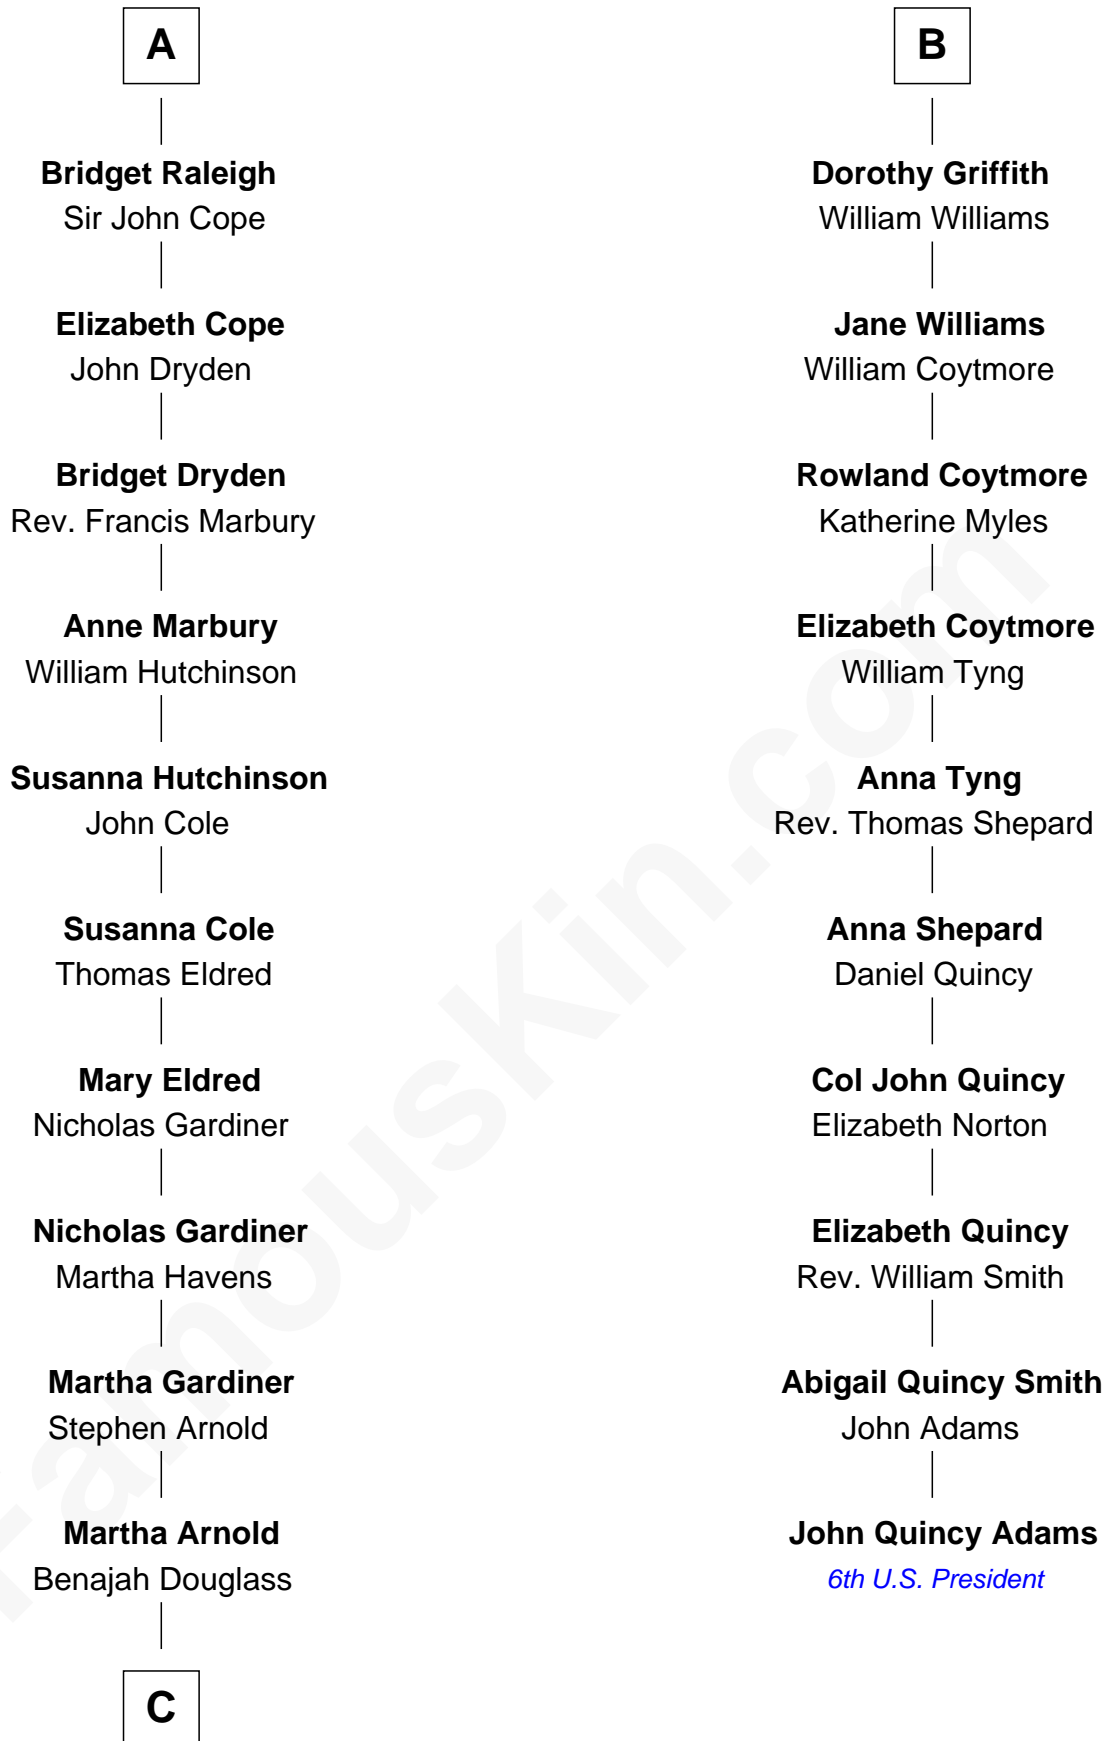

FamousKin.com

Relationship Chart of

Stephen A. Douglas

Participated in Lincoln-Douglas Debates

16th cousin 2 times removed of

John Quincy Adams

6th U.S. President

Edmund Fitzalan

Alice de Warenne

C

Dr. Stephen Arnold Douglass

Sarah Fiske

Stephen A. Douglas

The Lincoln-Douglas Debates

FamousKin.com