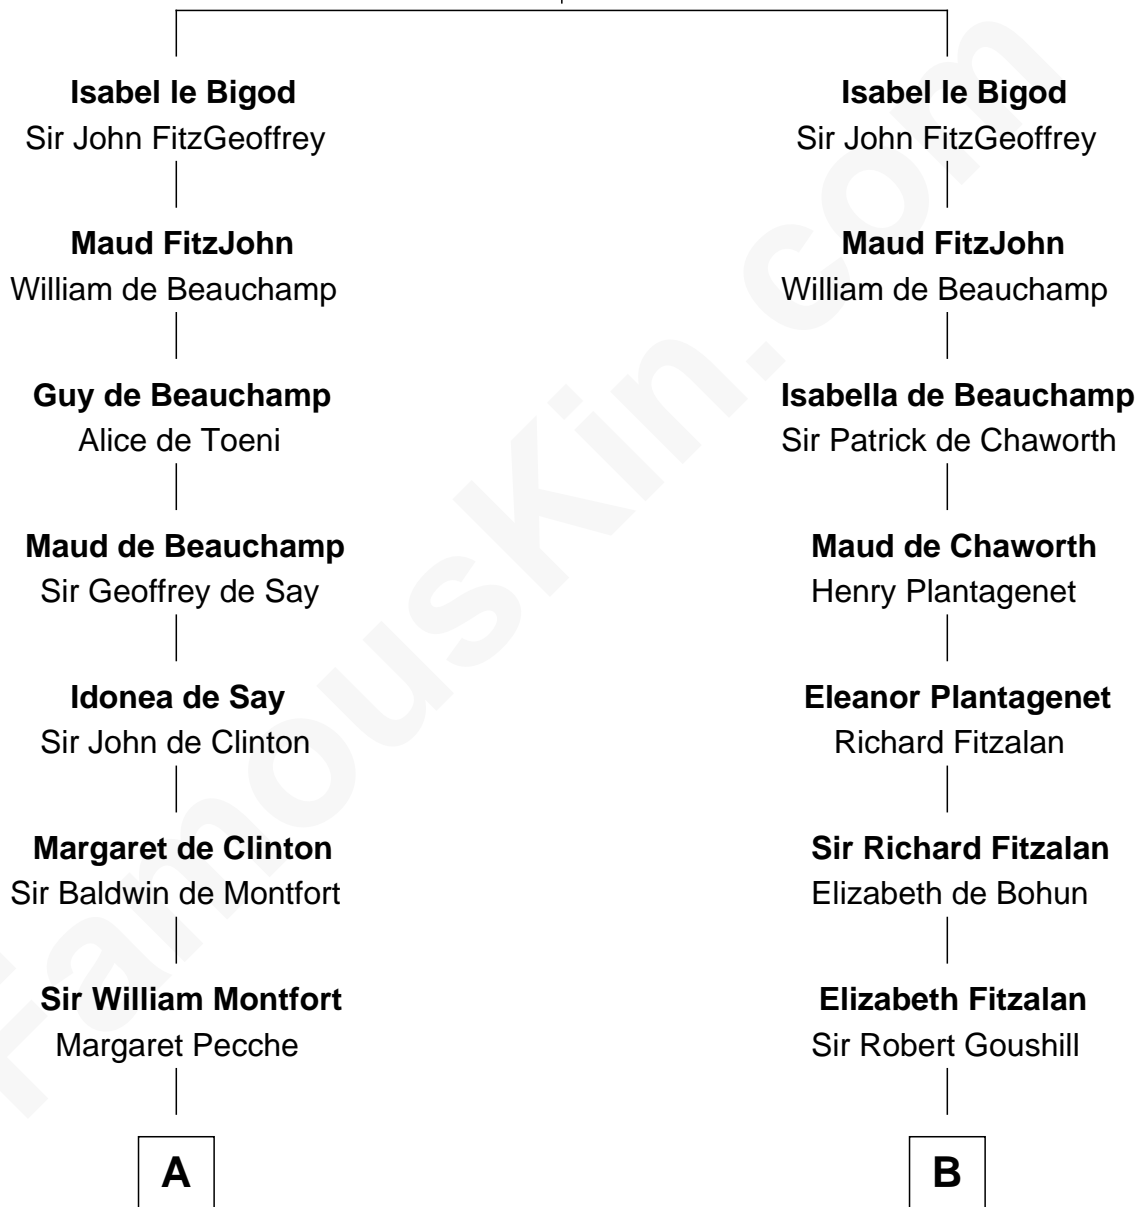

FamousKin.com

Relationship Chart of

Stephen A. Douglas

Participated in Lincoln-Douglas Debates

19th cousin 2 times removed of

Abigail (Smith) Adams

First Lady of President John Adams

Hugh le Bigod
Maud Marshal

C

Benjamin Fiske
Abigail Bowen

Benjamin Fiske
Susannah Briggs

Rev. Nathaniel Fiske
Sarah Arnold

Sarah Fiske
Dr. Stephen Arnold Douglass

Stephen A. Douglas
The Lincoln-Douglas Debates

D

Col John Quincy
Elizabeth Norton