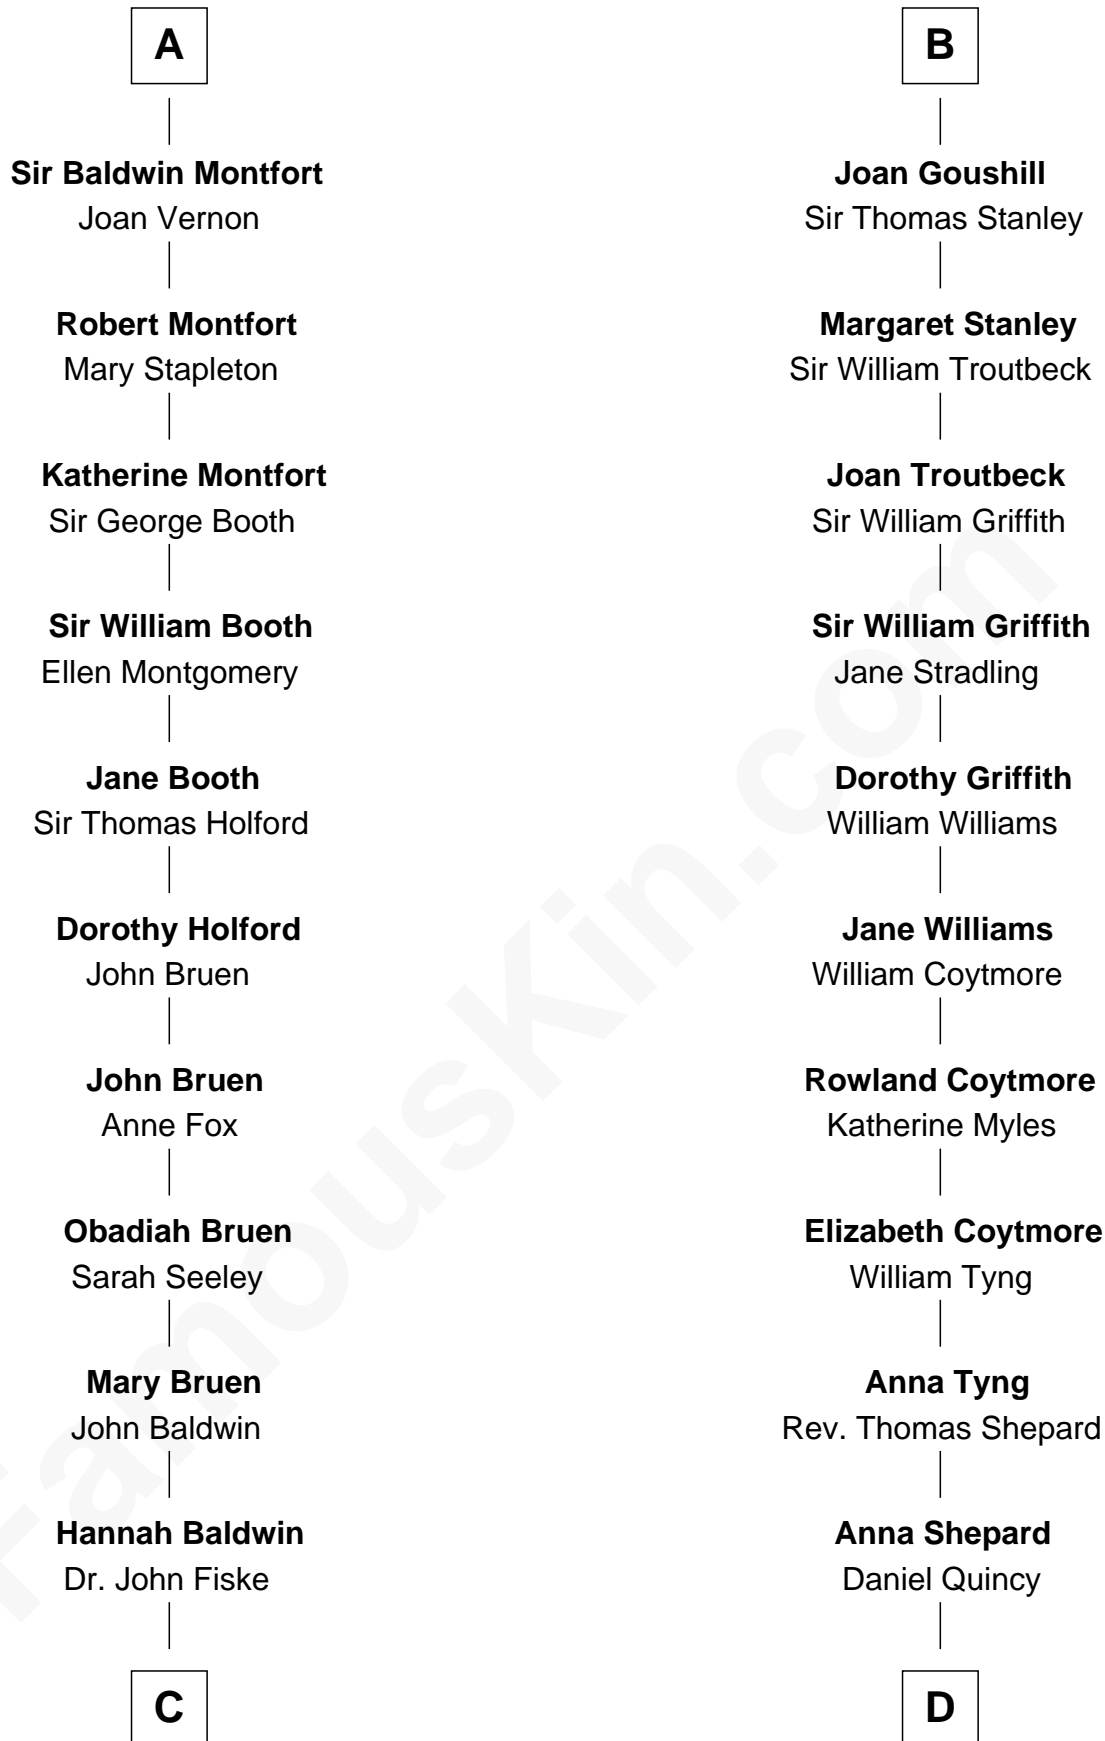

FamousKin.com

Relationship Chart of

Stephen A. Douglas

Participated in Lincoln-Douglas Debates

19th cousin 2 times removed of

Abigail (Smith) Adams

First Lady of President John Adams

Hugh le Bigod
Maud Marshal