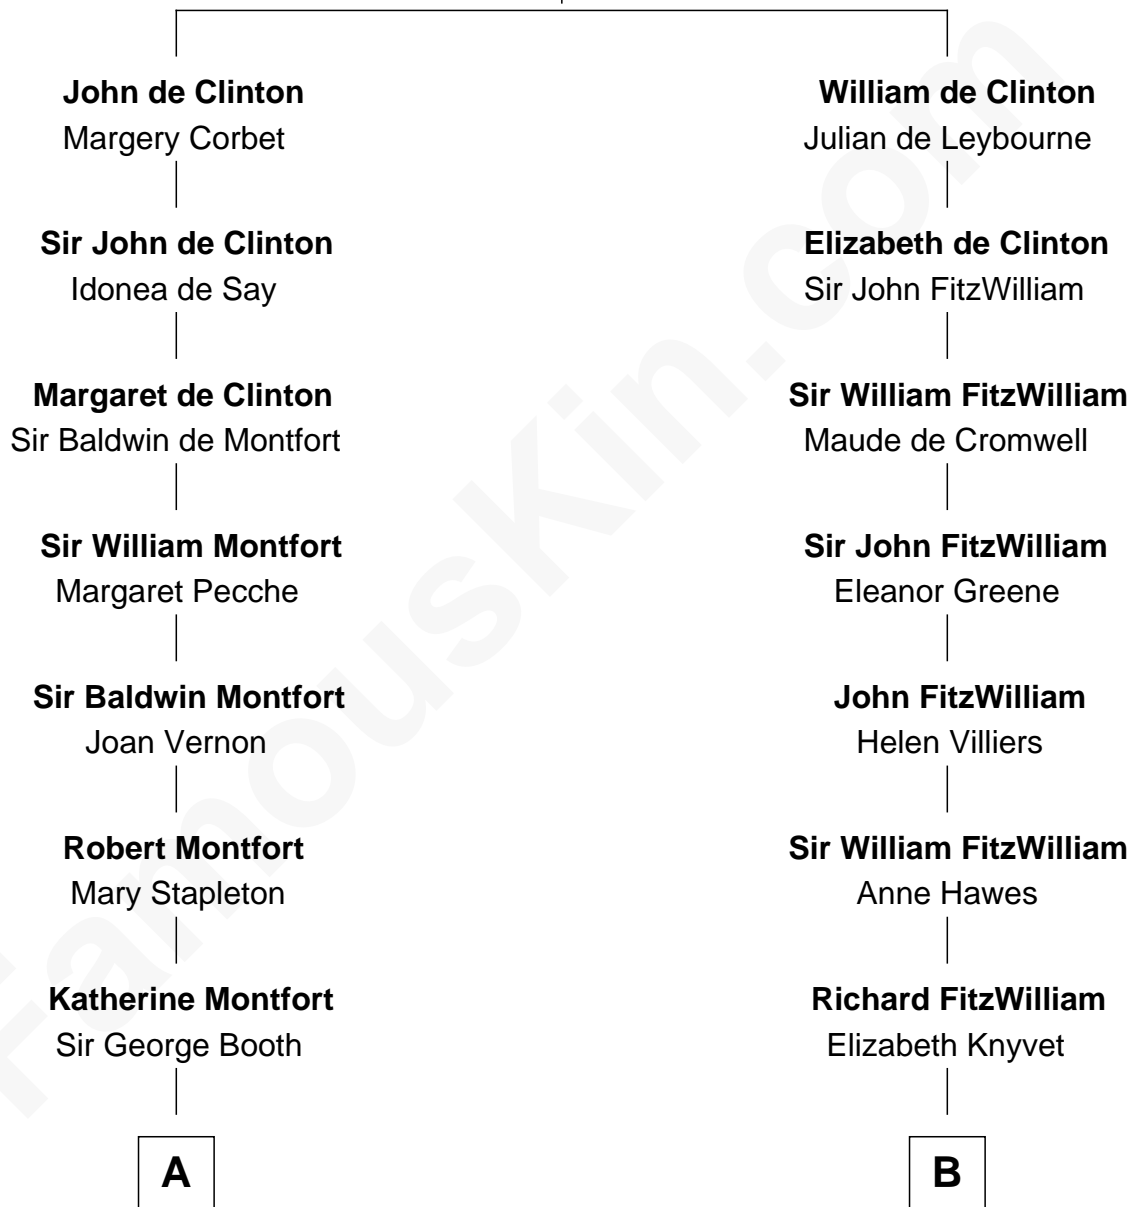

FamousKin.com

Relationship Chart of

Stephen A. Douglas

Participated in Lincoln-Douglas Debates

14th cousin 4 times removed of

Abigail (Smith) Adams

First Lady of President John Adams

John de Clinton
Ida de Odingsells