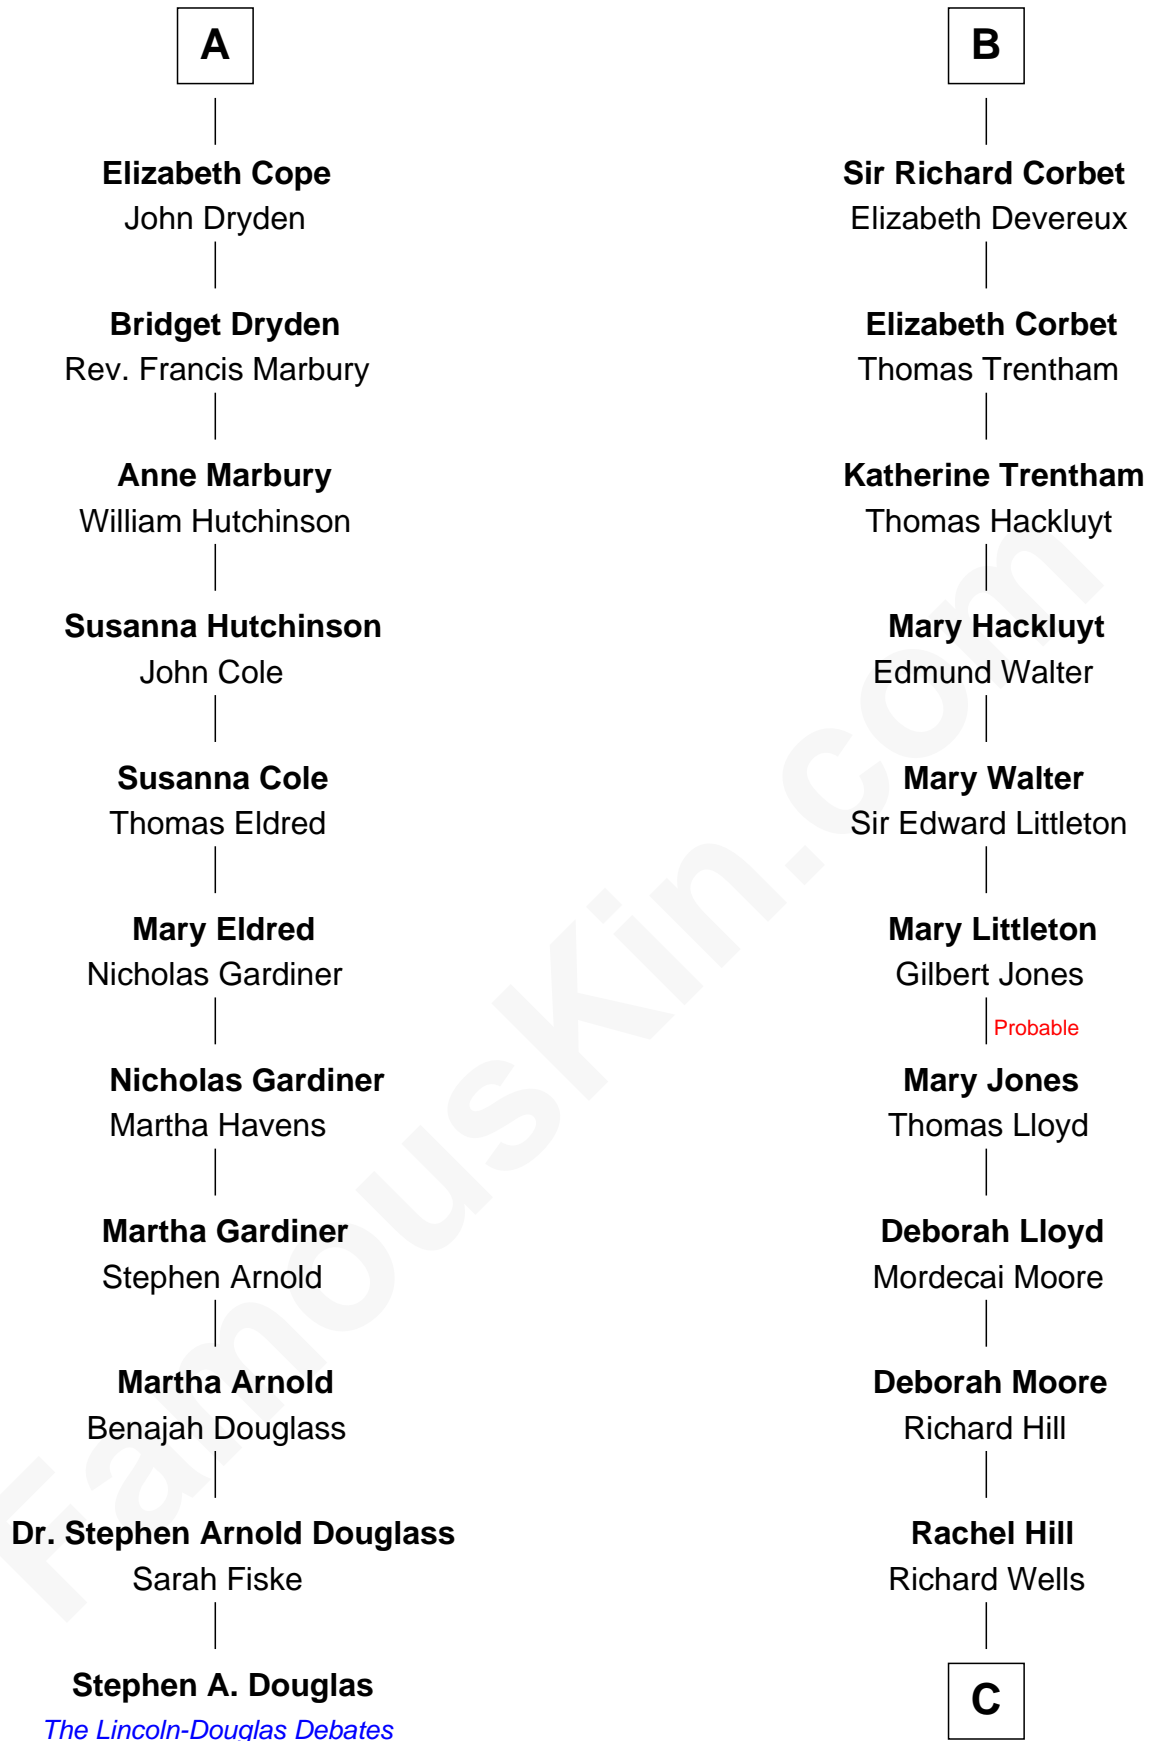

FamousKin.com

Relationship Chart of

Stephen A. Douglas

Participated in Lincoln-Douglas Debates

17th cousin 4 times removed of

Orson Welles

Radio, Stage, and Movie Actor

Sir Gilbert Talbot

Pernel le Boteler

Sir Richard Talbot

Ankaret le Strange

Mary Talbot

Sir Thomas Greene

Sir Thomas Greene

Phillippa Ferrers

Elizabeth Greene

Elizabeth Talbot

Sir Henry de Grey

Richard Grey

Blanche de la Vache

Alice Grey

Sir William Burley

Elizabeth Burley

Sir John Hopton

Sir Walter Hopton

Joan Mortimer

Sir Thomas Hopton

Eleanor Lucy

Elizabeth Hopton

Sir Roger Corbet

B

C