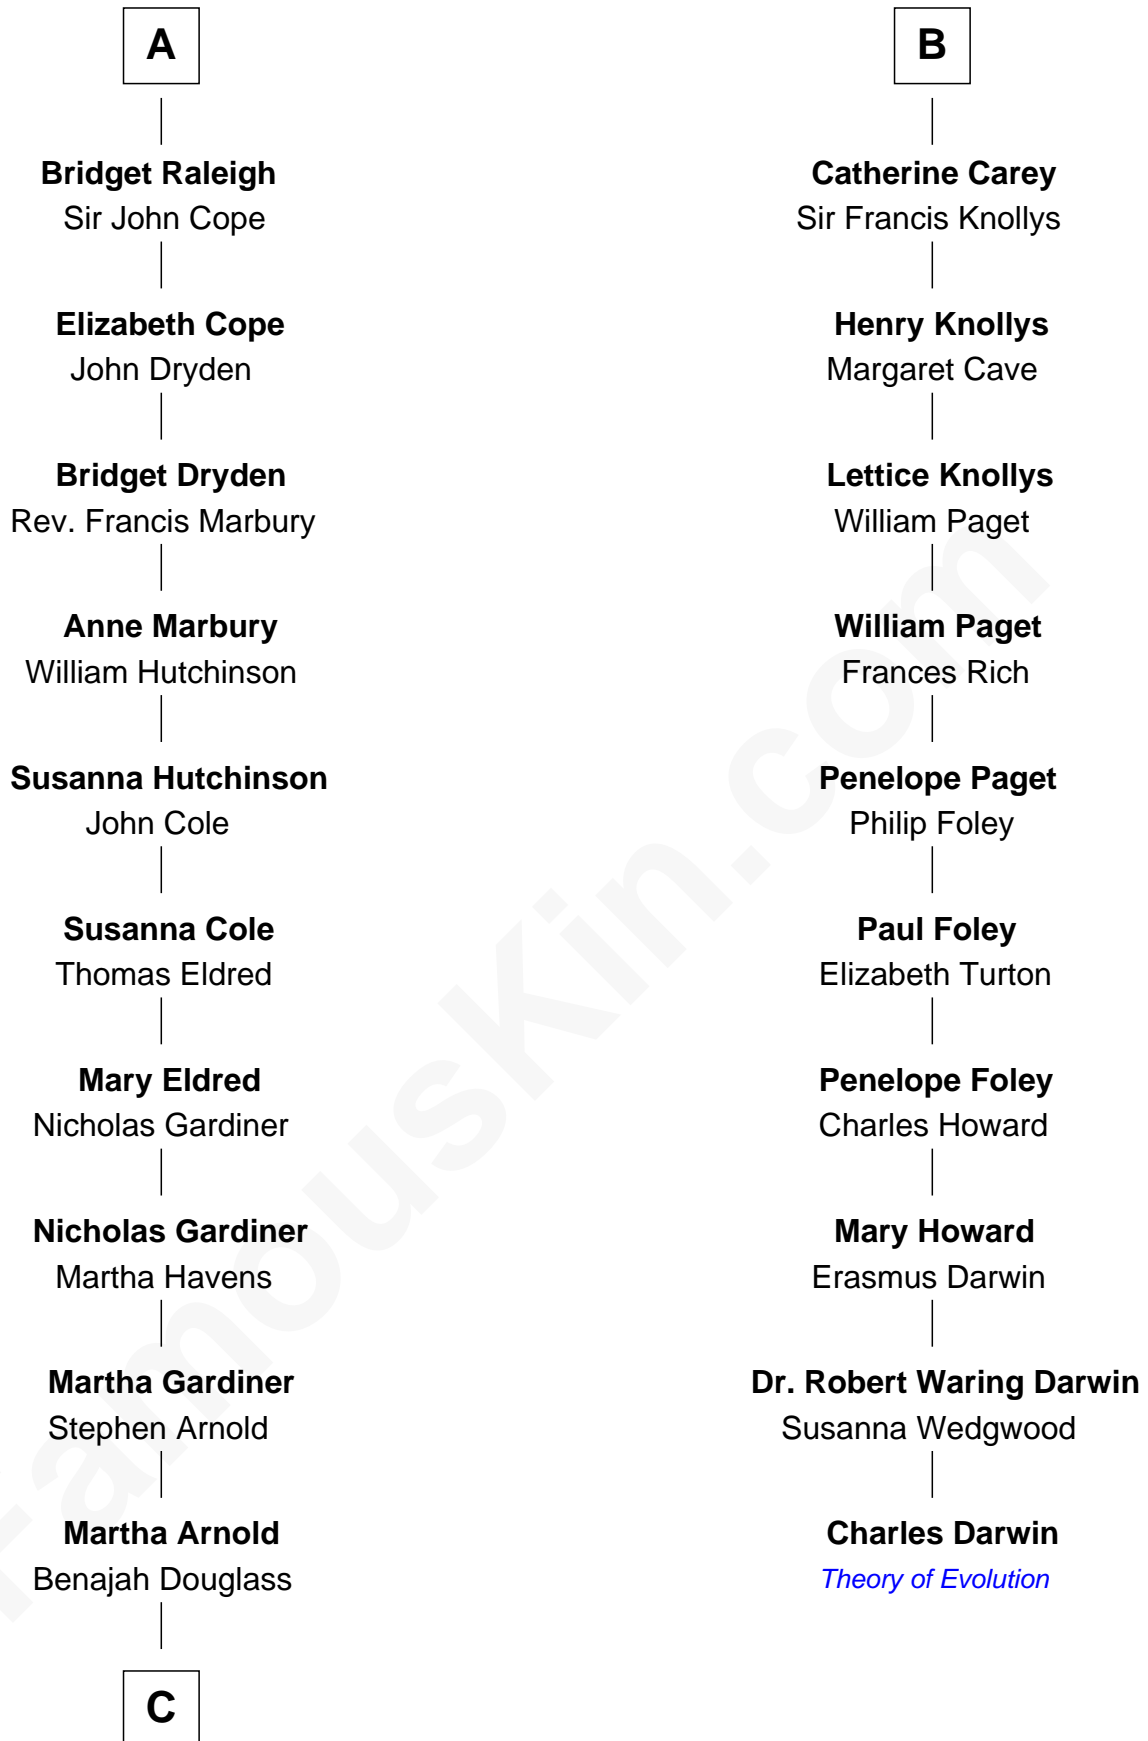

## Relationship Chart of

### Stephen A. Douglas

*Participated in Lincoln-Douglas Debates*

16th cousin 2 times removed of

**Charles Darwin**  
*Theory of Evolution*

**Edmund Fitzalan**  
Alice de Warenne

**C**

Dr. Stephen Arnold Douglass