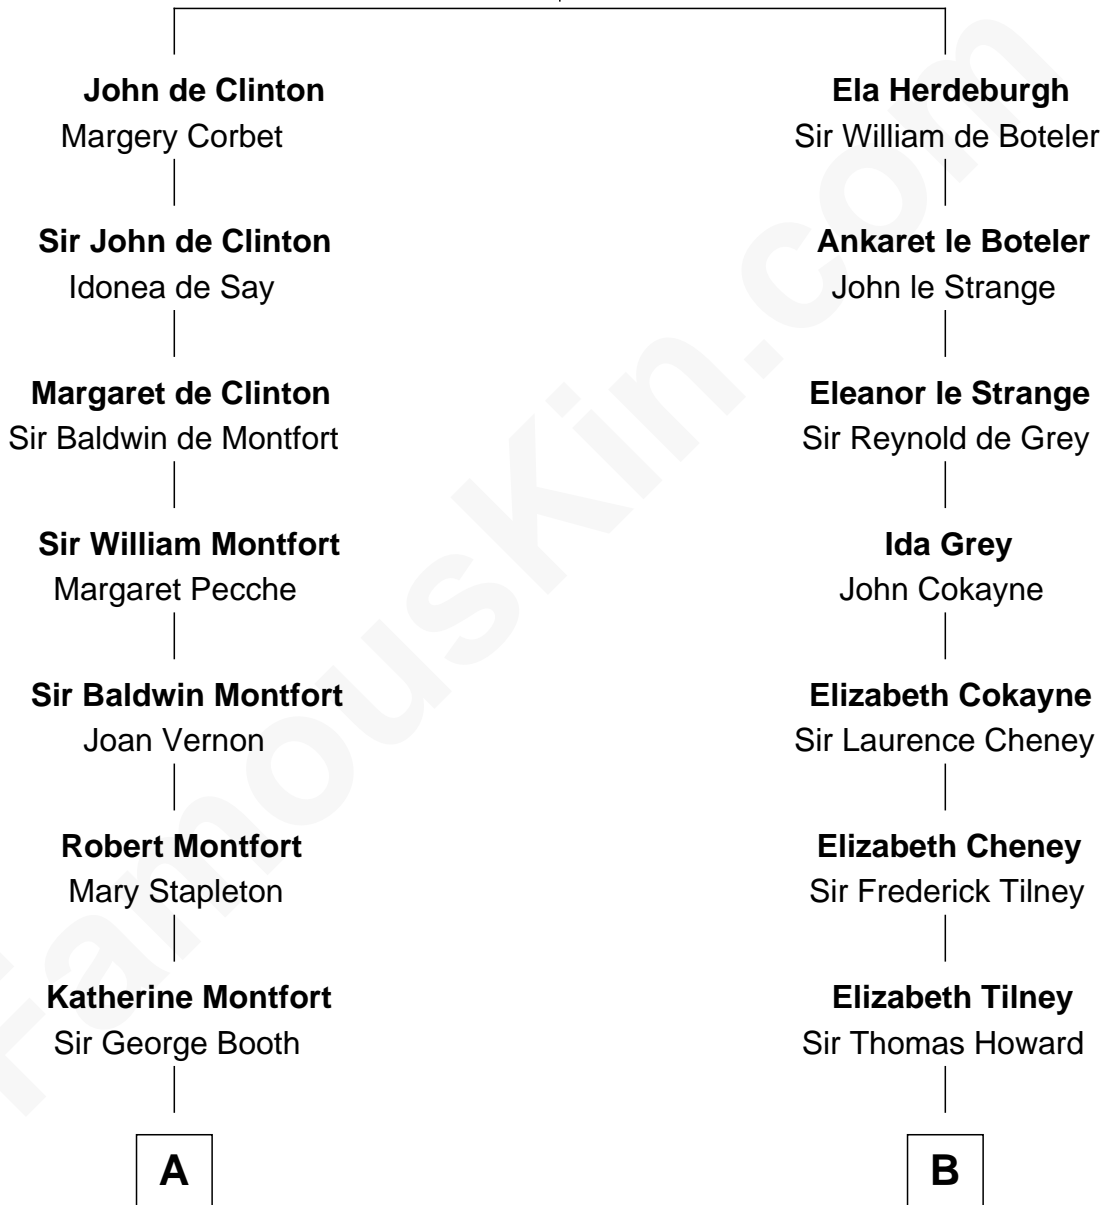

## Relationship Chart of

### Stephen A. Douglas

*Participated in Lincoln-Douglas Debates*

18th cousin of

**Charles Darwin**  
*Theory of Evolution*

**Ida de Odingsells**

*with husband*  
*John de Clinton*

*with husband*  
*Sir Roger de Herdeburgh*