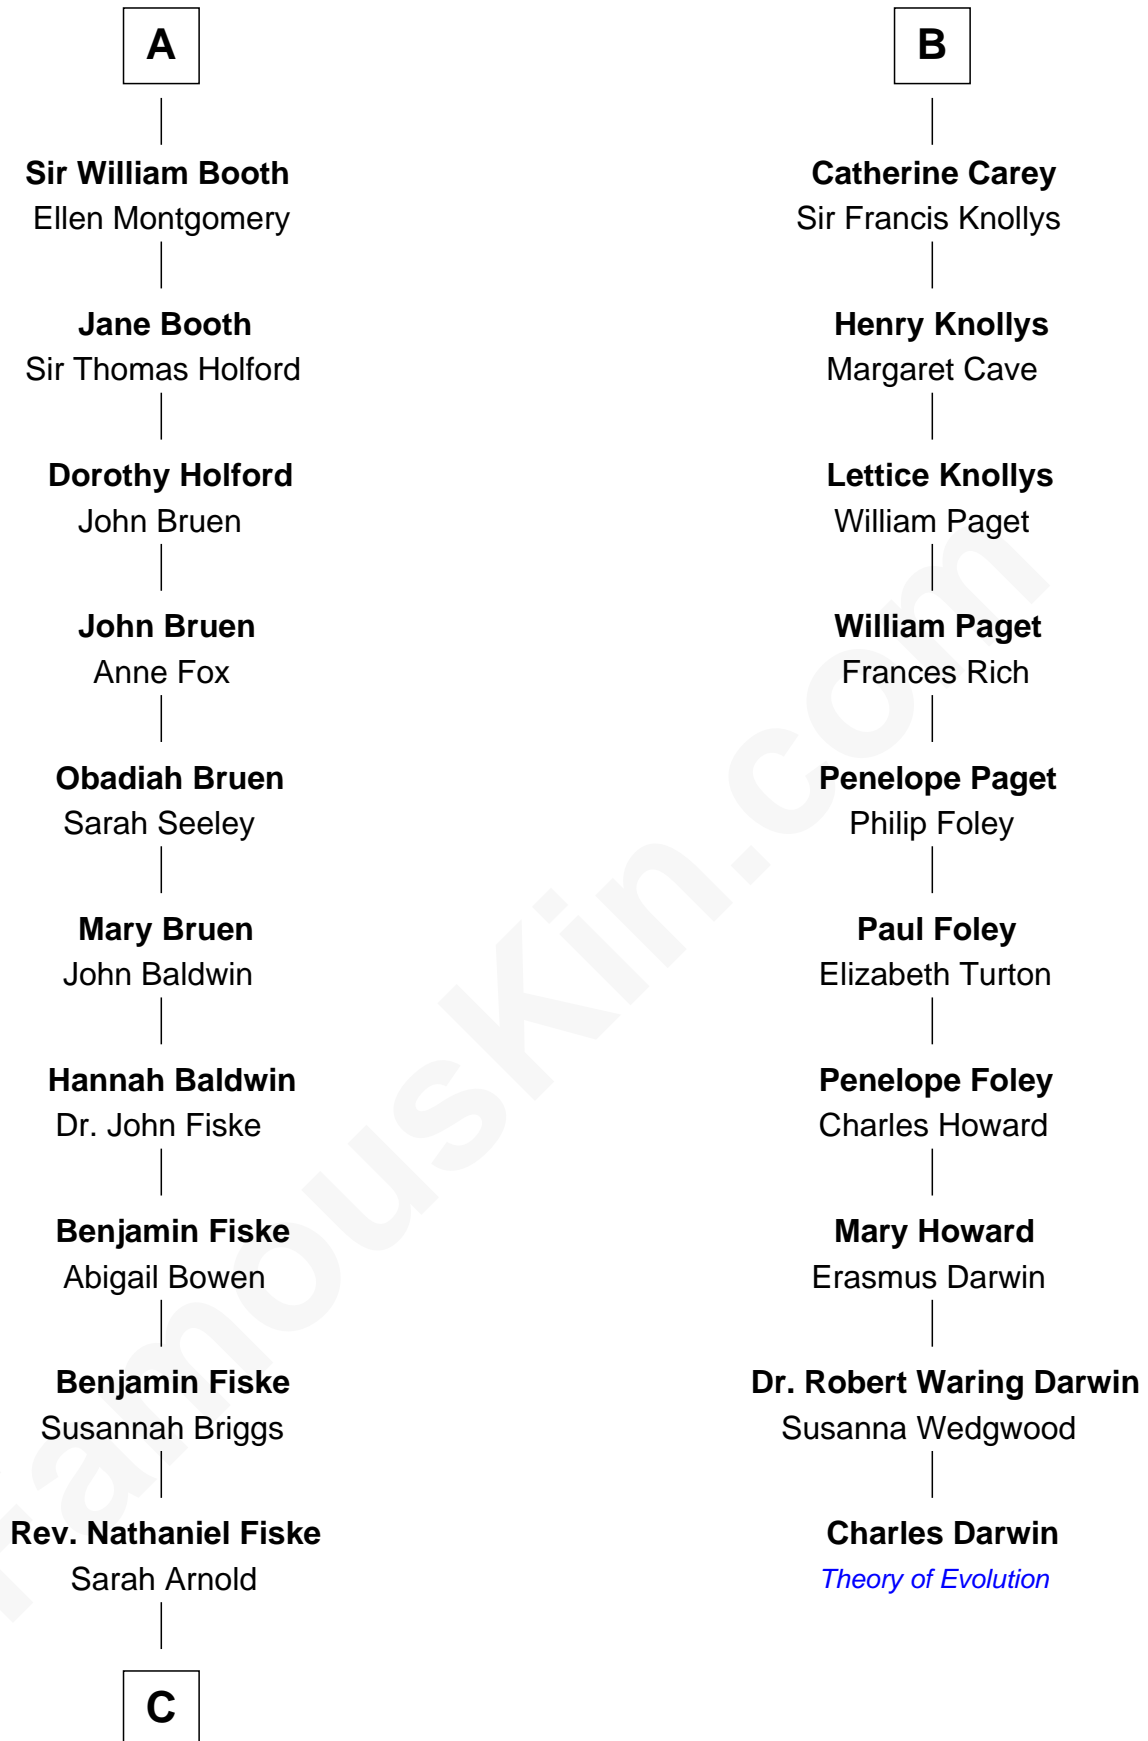

## Relationship Chart of

### Stephen A. Douglas

*Participated in Lincoln-Douglas Debates*

**16th cousin 2 times removed of**

**Charles Darwin**

*Theory of Evolution*

**Guy de Beauchamp**

Alice de Toeni

**C**