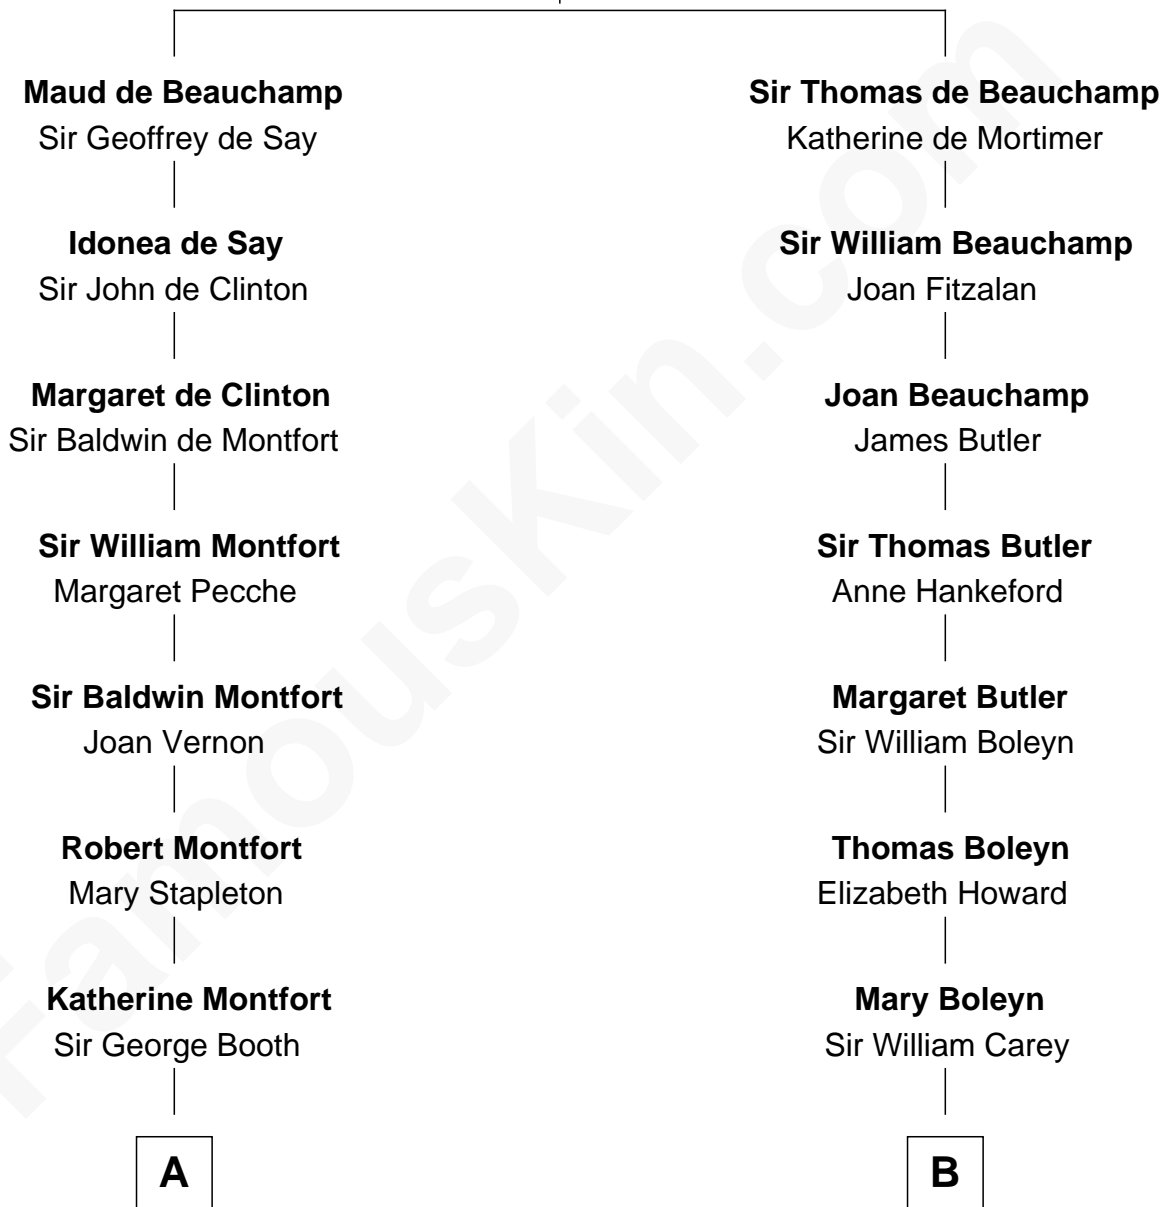

## Relationship Chart of

### Stephen A. Douglas

*Participated in Lincoln-Douglas Debates*

**16th cousin 2 times removed of**

**Charles Darwin**

*Theory of Evolution*

**Guy de Beauchamp**

Alice de Toeni

**C**