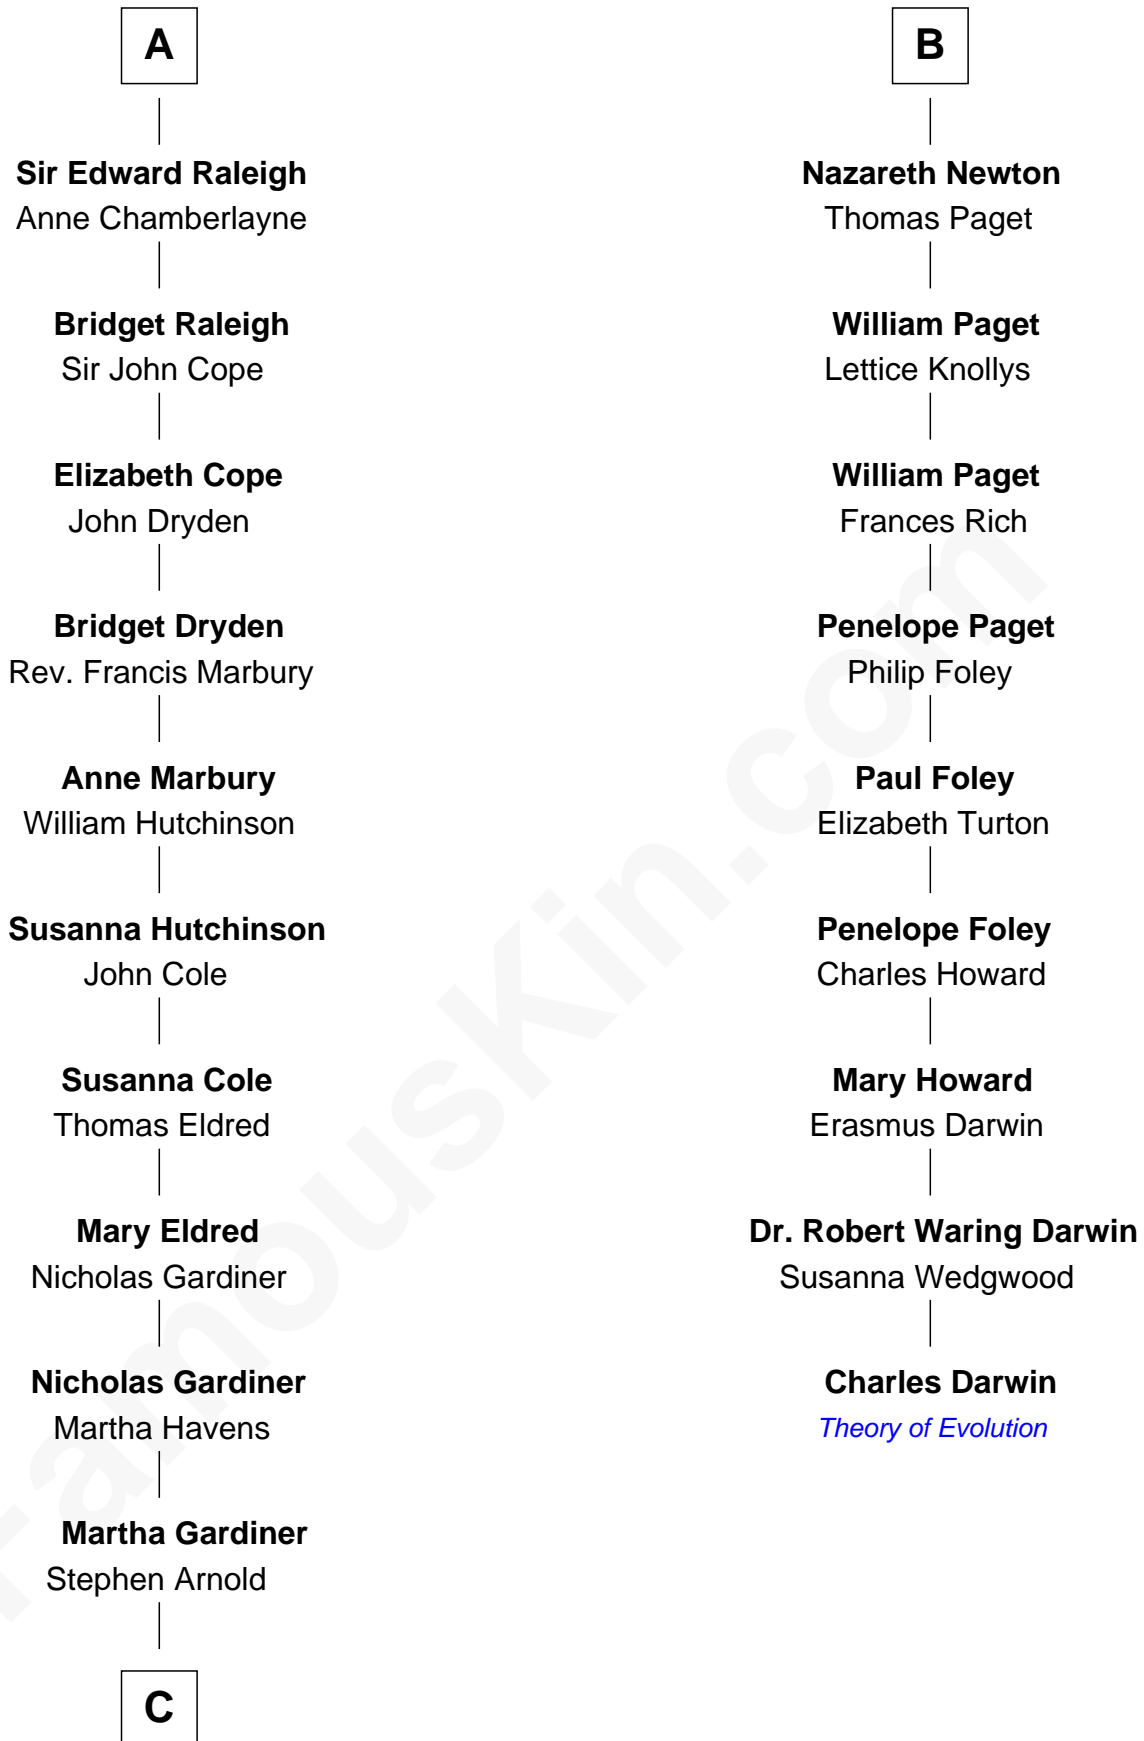

### Stephen A. Douglas

*Participated in Lincoln-Douglas Debates*

15th cousin 4 times removed of

**Charles Darwin**  
*Theory of Evolution*

**Humphrey de Bohun**  
Elizabeth Plantagenet

**Eleanor de Bohun**  
Sir James le Boteler

**Pernel le Boteler**  
Sir Gilbert Talbot

**Sir Richard Talbot**  
Ankaret le Strange

**Mary Talbot**  
Sir Thomas Greene

**Sir Thomas Greene**  
Phillippa Ferrers

**Elizabeth Greene**  
William Raleigh

**Sir Edward Raleigh**  
Margaret Verney

**A**

**Margaret de Bohun**  
Sir Hugh de Courtnay

**Sir Philip Courtenay**  
Anne Wake

**Sir John Courtenay**  
Joan Champernoun

**Sir Philip Courtenay**  
Elizabeth Hungerford

**Katherine Courtenay**  
Sir William Huddesfield

**Elizabeth Huddesfield**  
Sir Anthony Poyntz

**Margaret Poyntz**  
Sir John Newton

**B**

**C**

—  
**Martha Arnold**  
Benajah Douglass

—  
**Dr. Stephen Arnold Douglass**  
Sarah Fiske

—  
**Stephen A. Douglas**  
*The Lincoln-Douglas Debates*