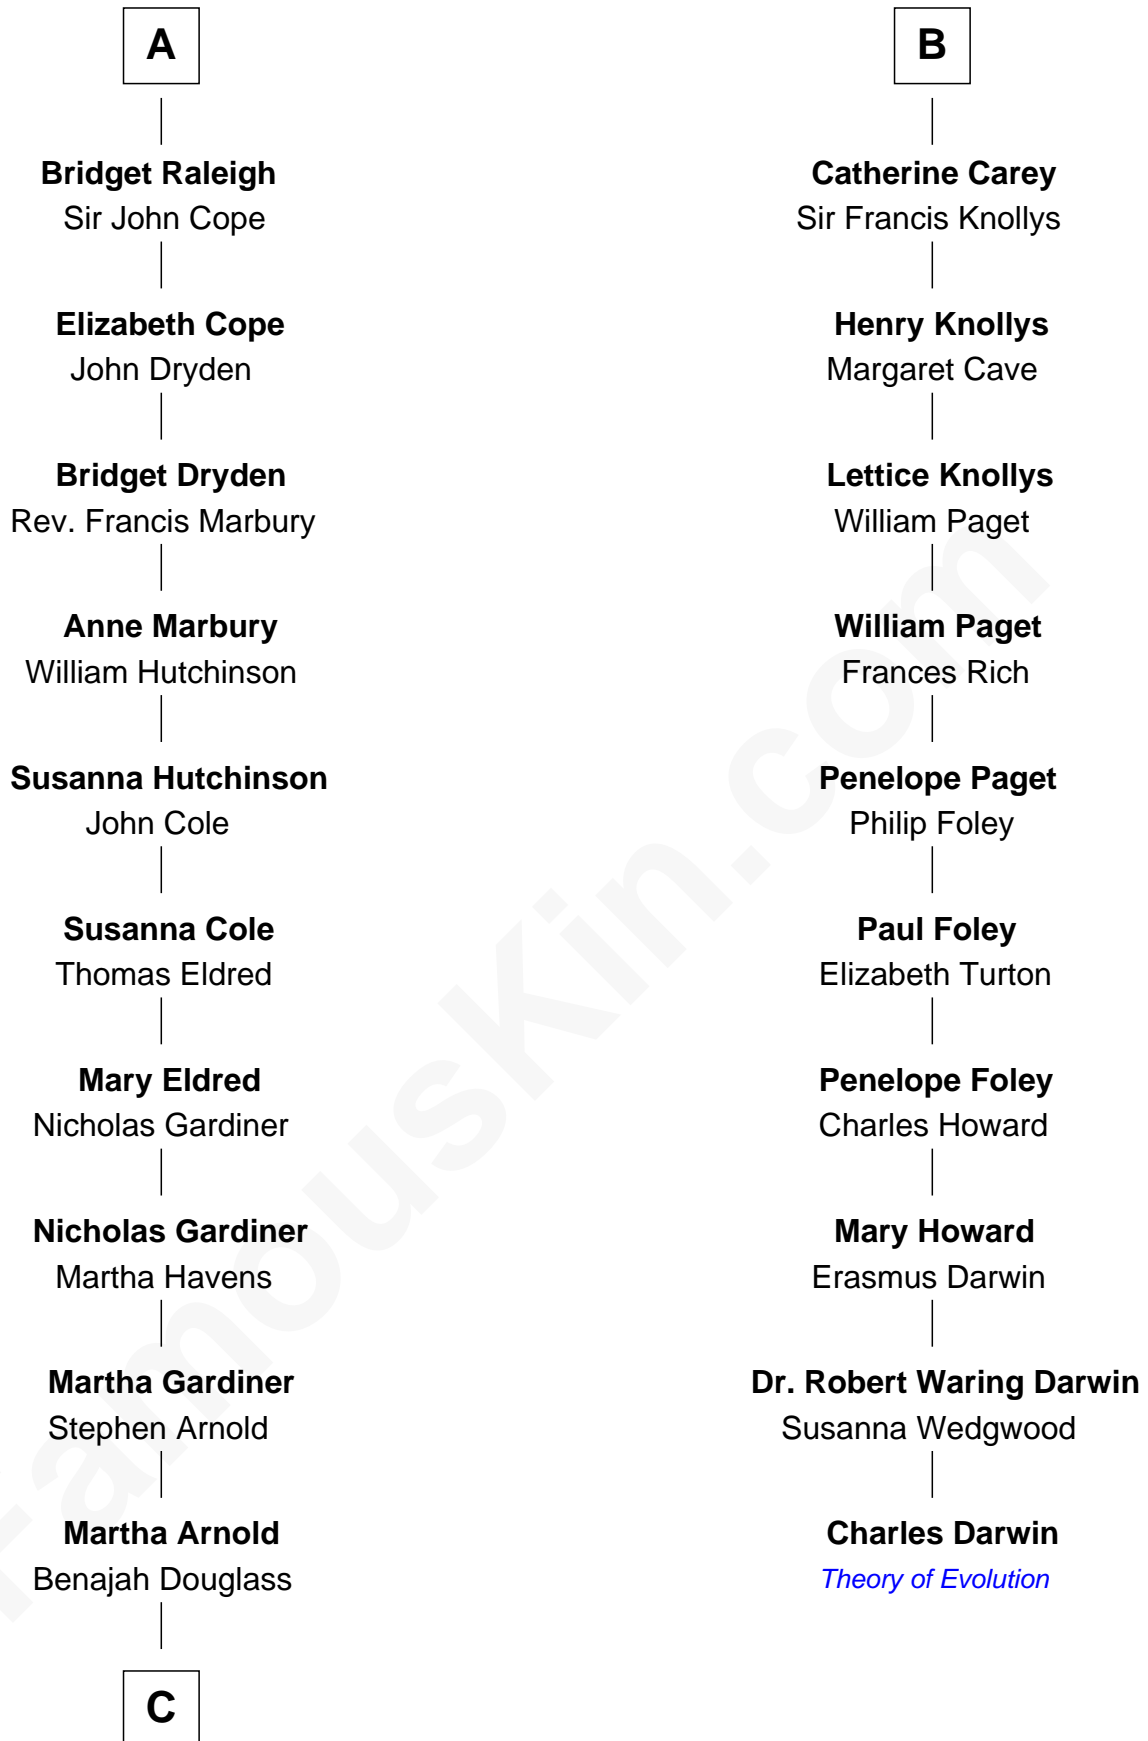

FamousKin.com

Relationship Chart of

Stephen A. Douglas

Participated in Lincoln-Douglas Debates

16th cousin 2 times removed of

Charles Darwin

Theory of Evolution

Sir James le Boteler

Eleanor de Bohun

C

Dr. Stephen Arnold Douglass

Sarah Fiske

Stephen A. Douglas

The Lincoln-Douglas Debates

FamousKin.com