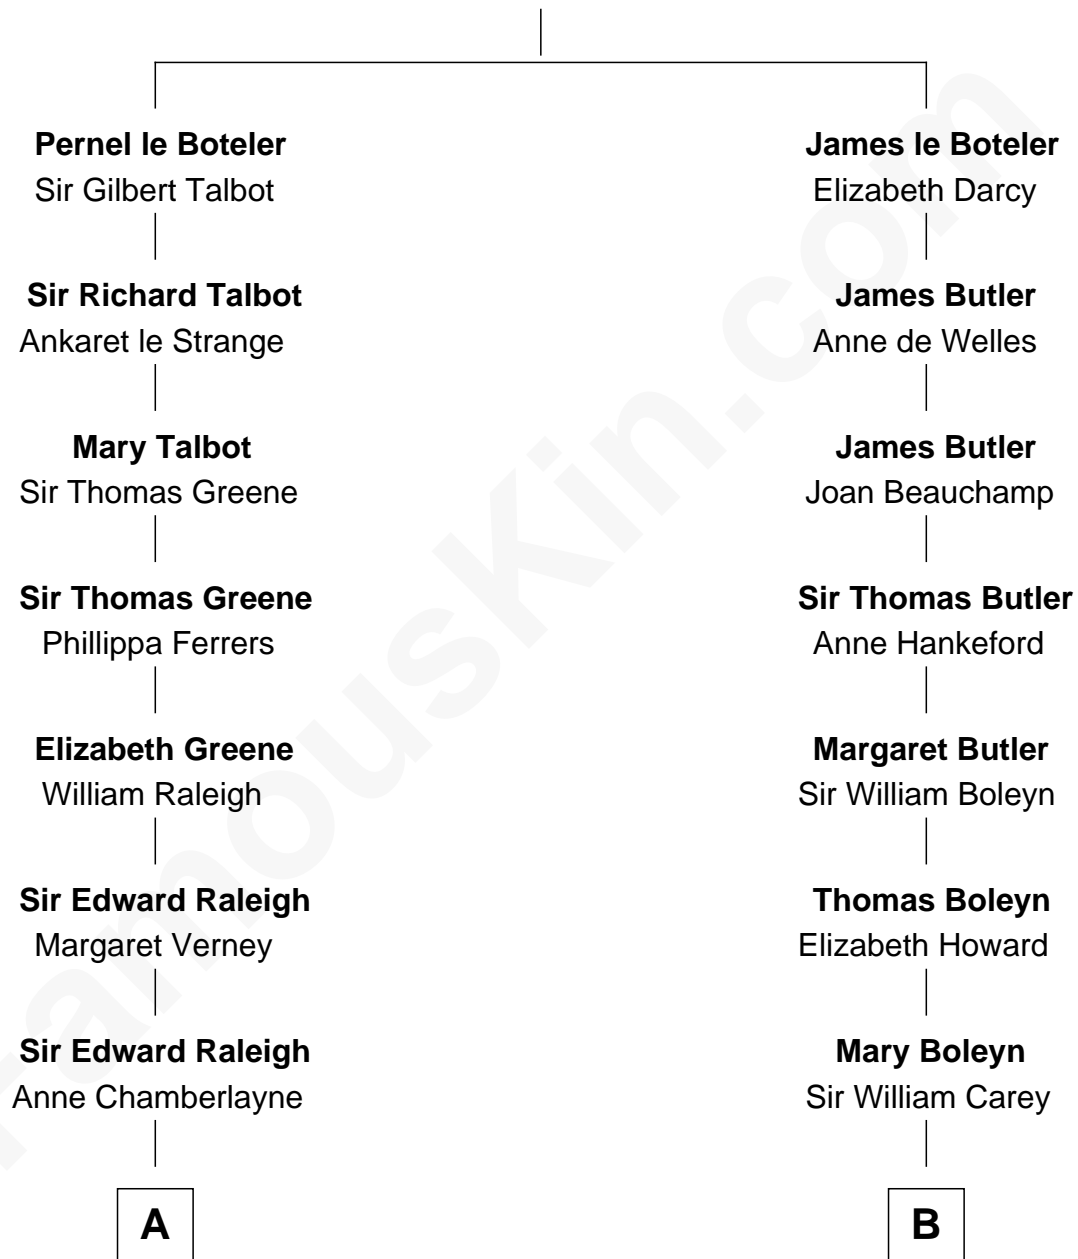

Charles Darwin

Theory of Evolution

Sir James le Boteler

Eleanor de Bohun