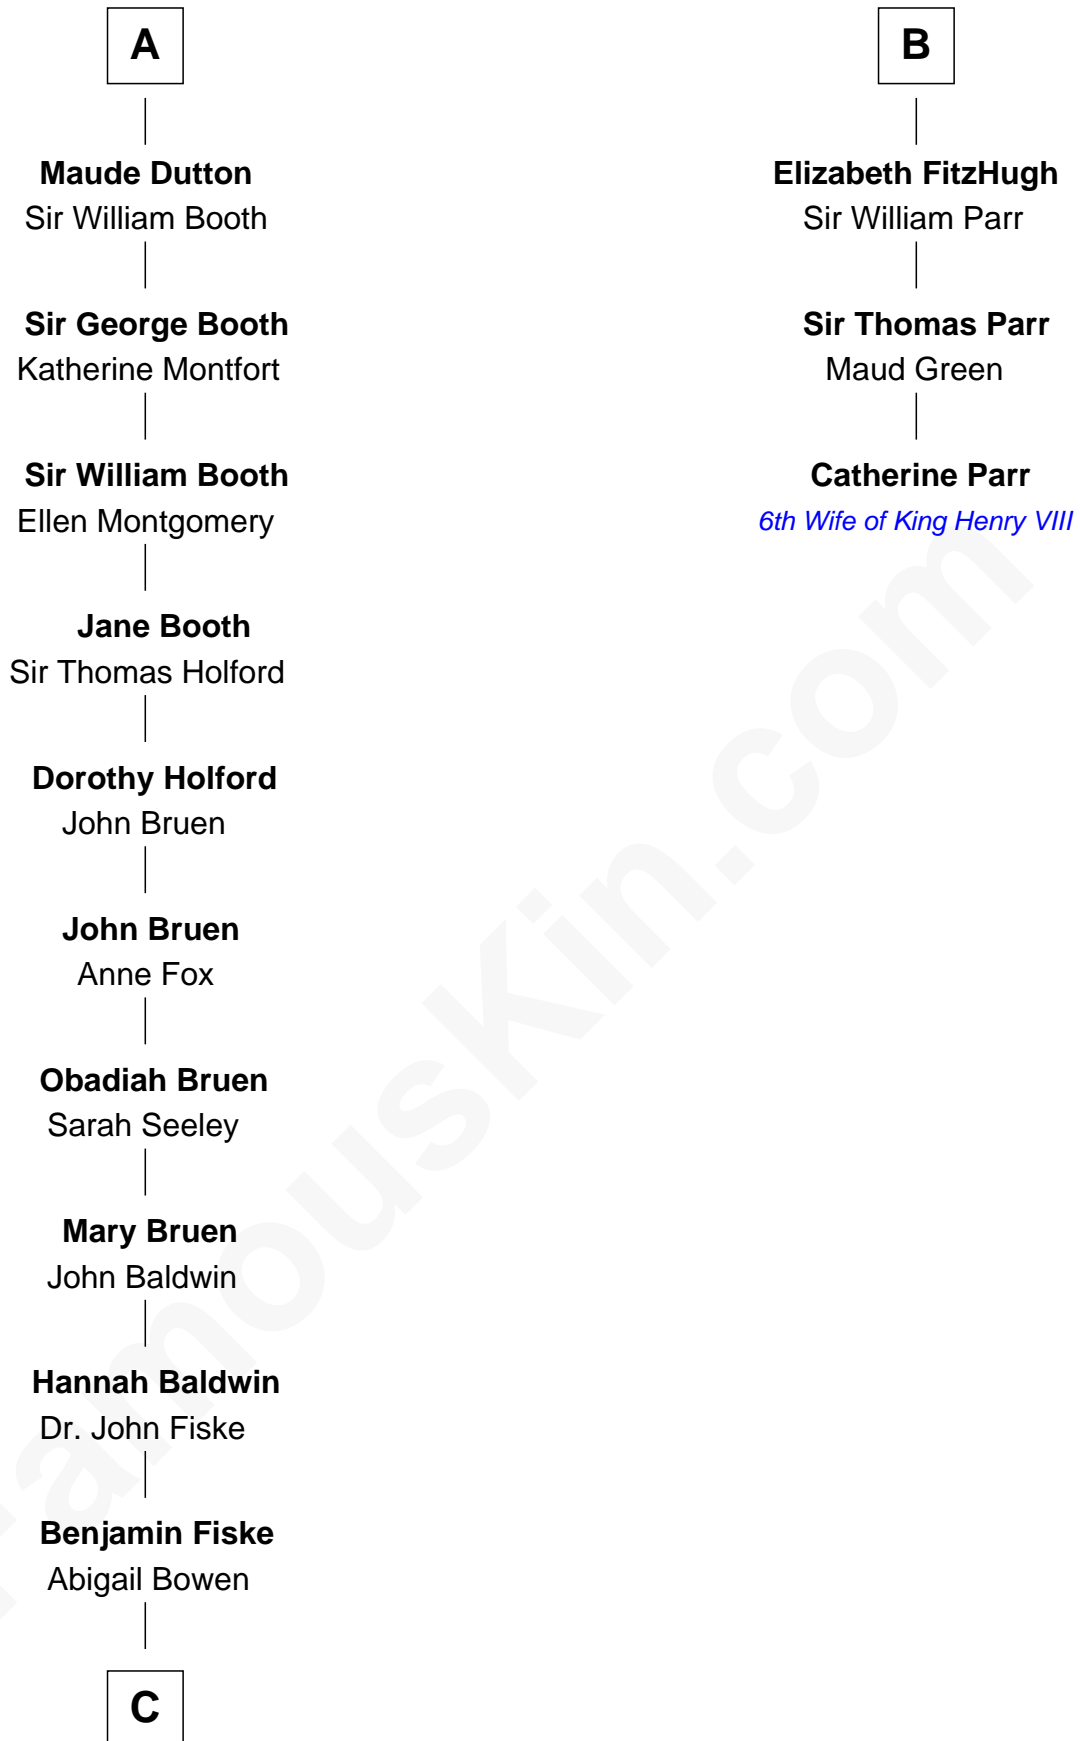

## Relationship Chart of

### Stephen A. Douglas

*Participated in Lincoln-Douglas Debates*

9th cousin 11 times removed of

**Catherine Parr**

*6th Wife of King Henry VIII*

FamousKin.com