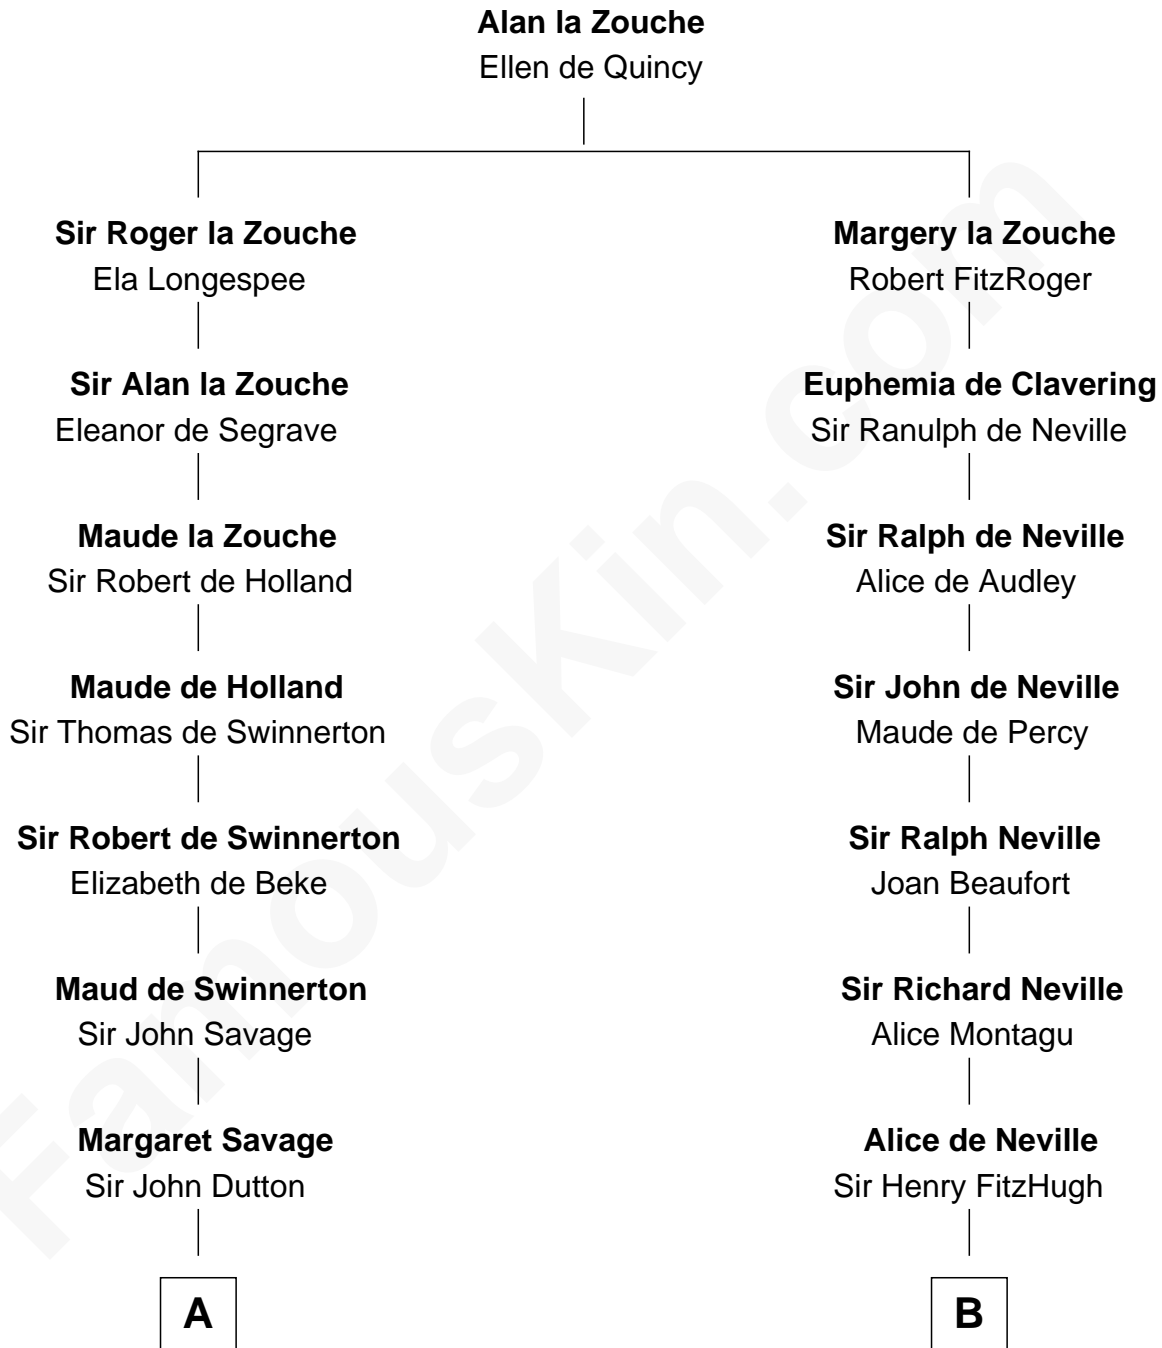

## Relationship Chart of

### Stephen A. Douglas

*Participated in Lincoln-Douglas Debates*

9th cousin 11 times removed of

**Catherine Parr**

*6th Wife of King Henry VIII*

FamousKin.com