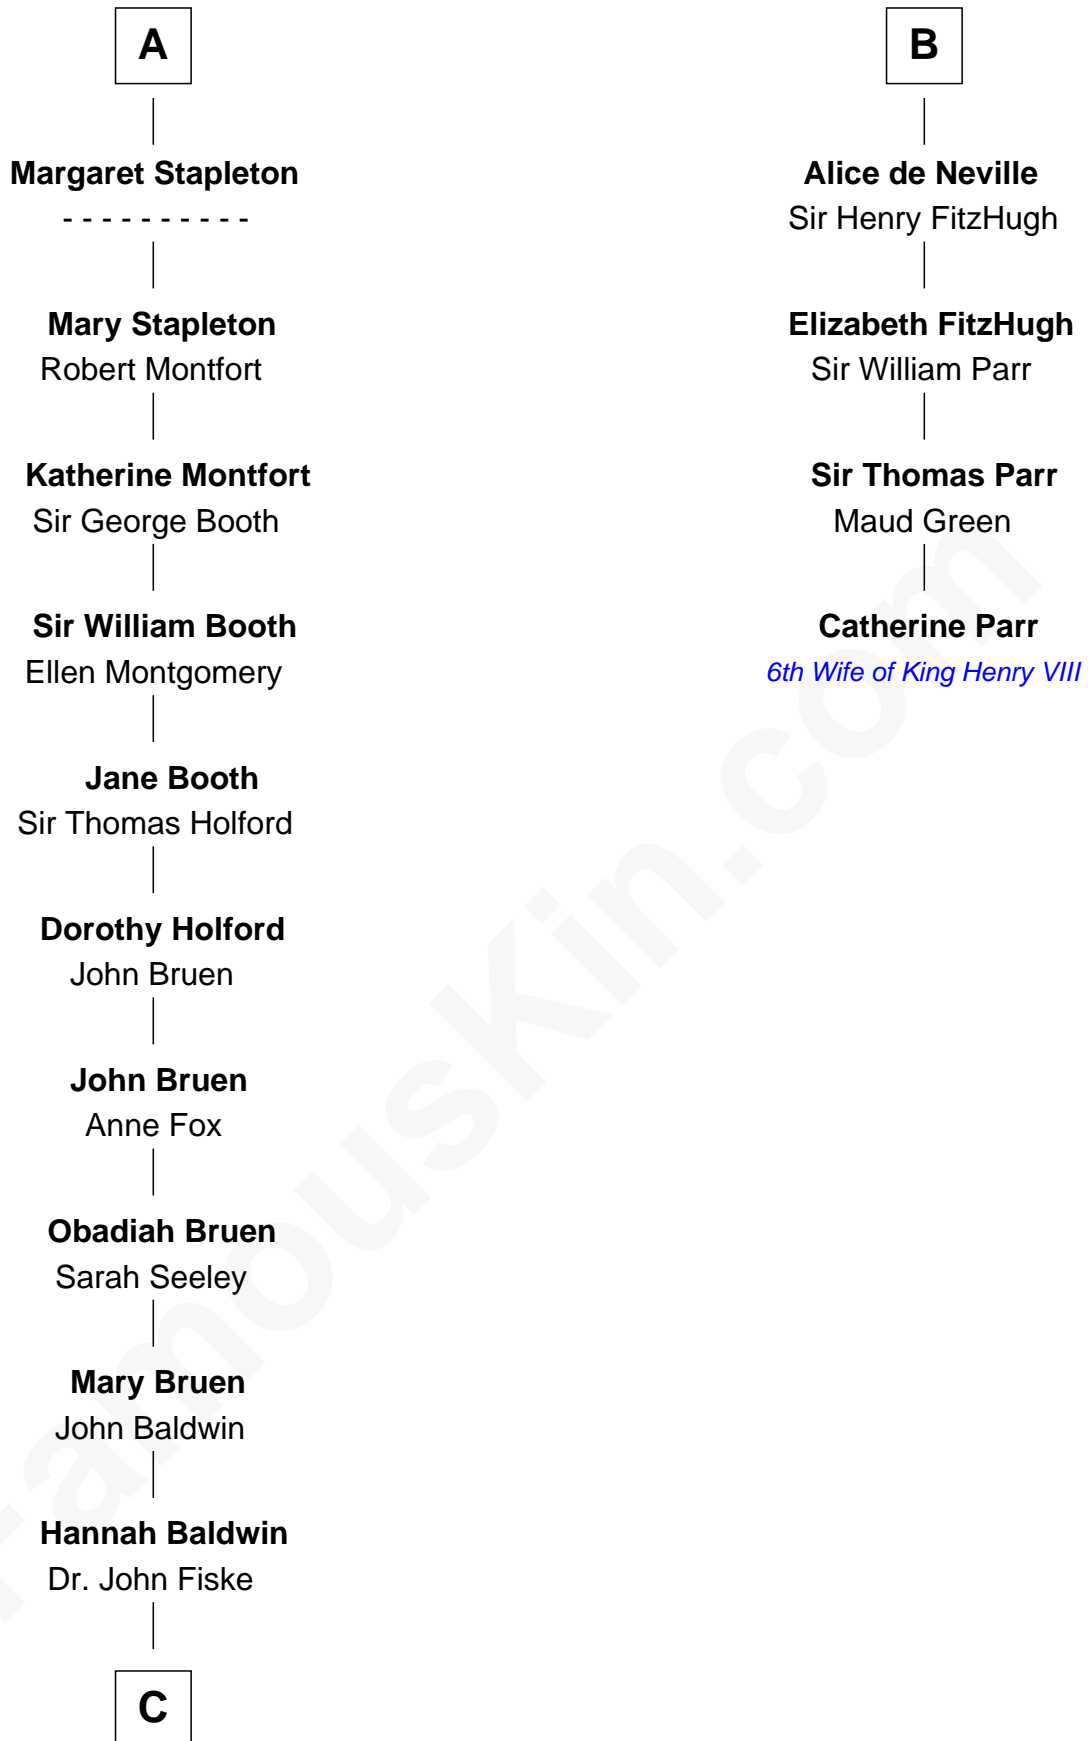

## Relationship Chart of

### Stephen A. Douglas

Participated in Lincoln-Douglas Debates

10th cousin 11 times removed of

**Catherine Parr**

6th Wife of King Henry VIII

FamousKin.com