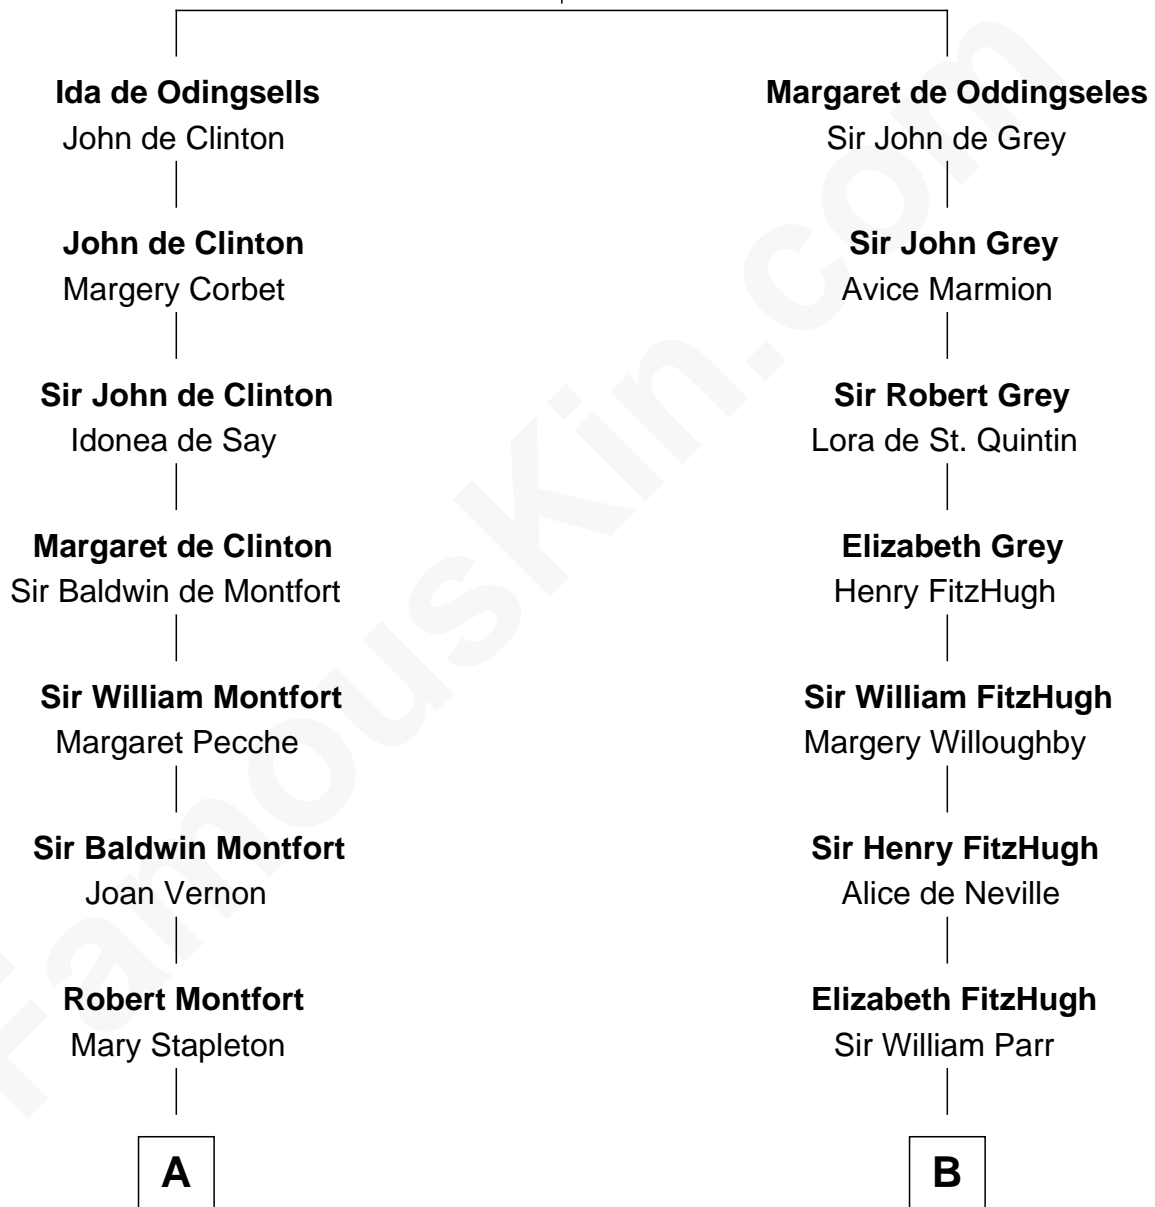

Catherine Parr

6th Wife of King Henry VIII

William de Odingsells

Ela FitzWalter