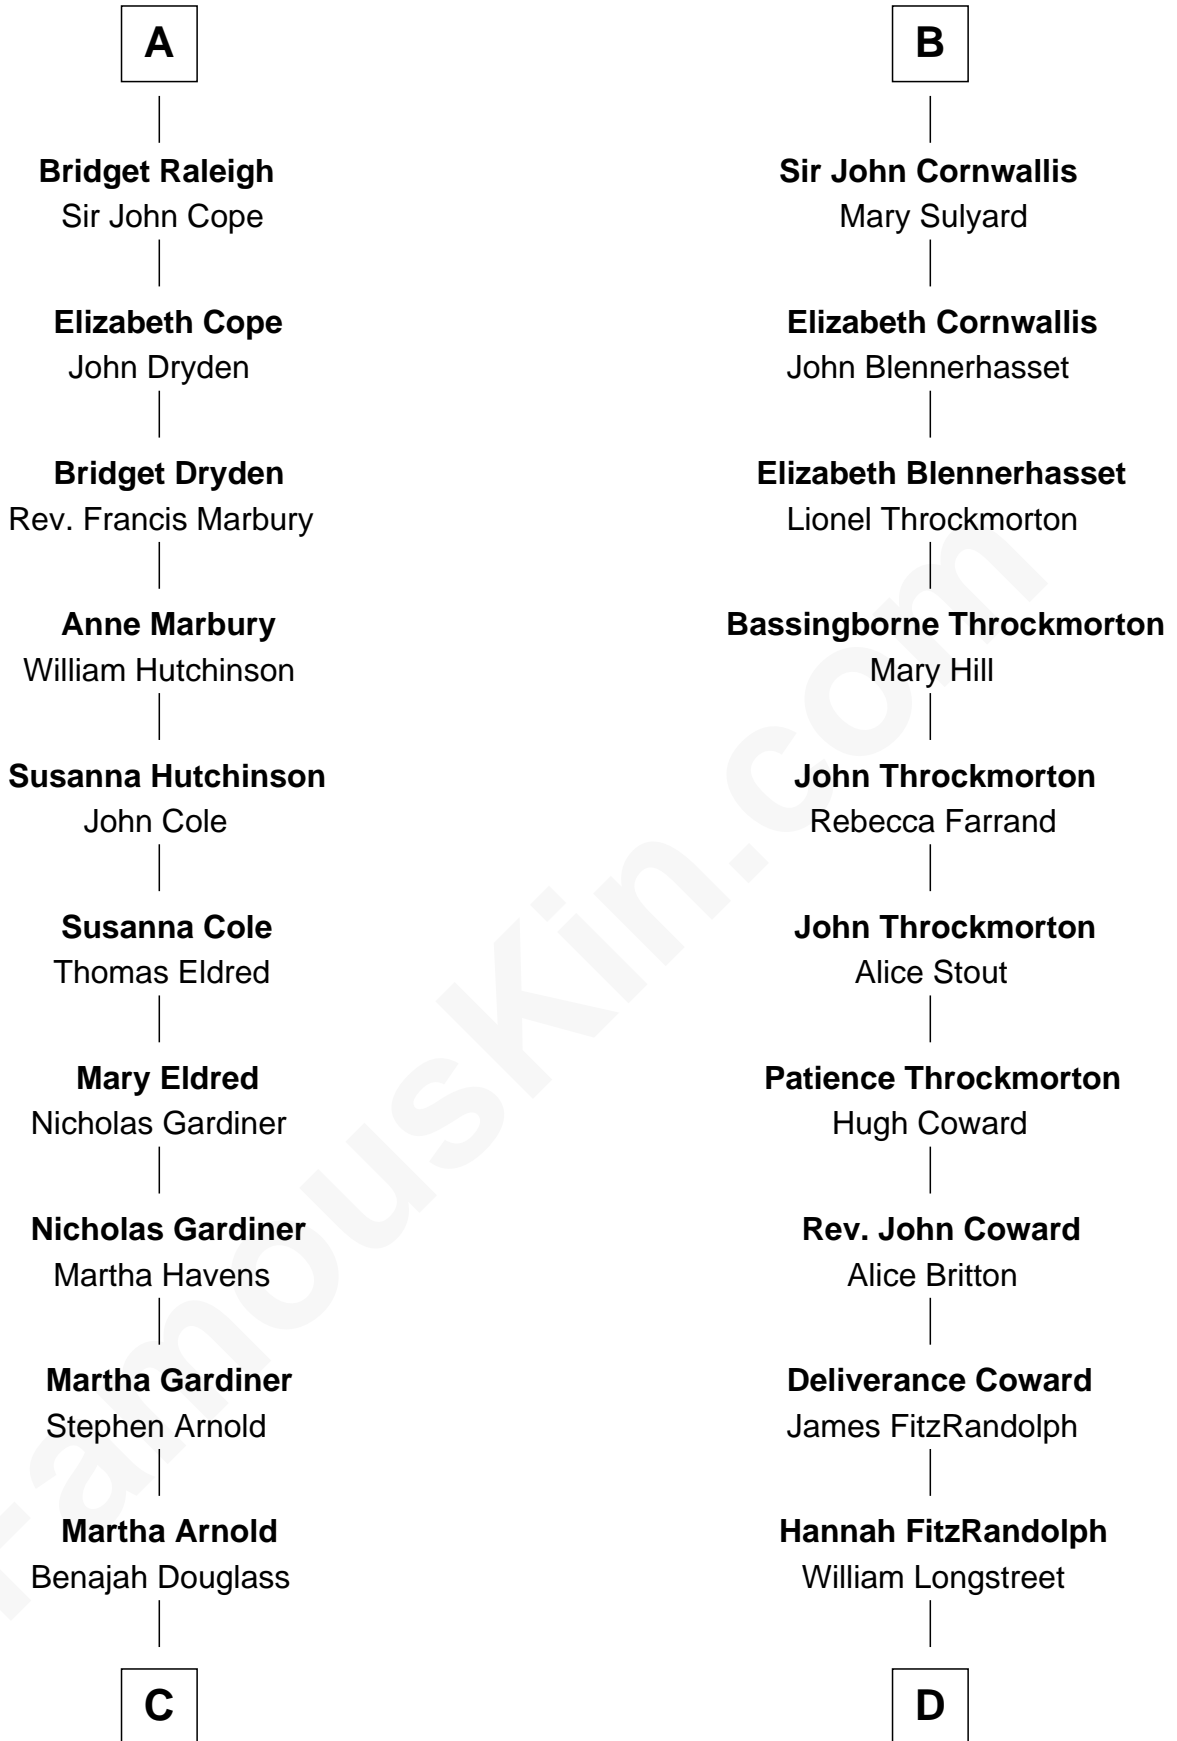

## Relationship Chart of

### Stephen A. Douglas

*Participated in Lincoln-Douglas Debates*

18th cousin of

**General James Longstreet**  
*Confederate Army - U.S. Civil War*

**C**

**Dr. Stephen Arnold Douglass**

Sarah Fiske

**Stephen A. Douglas**