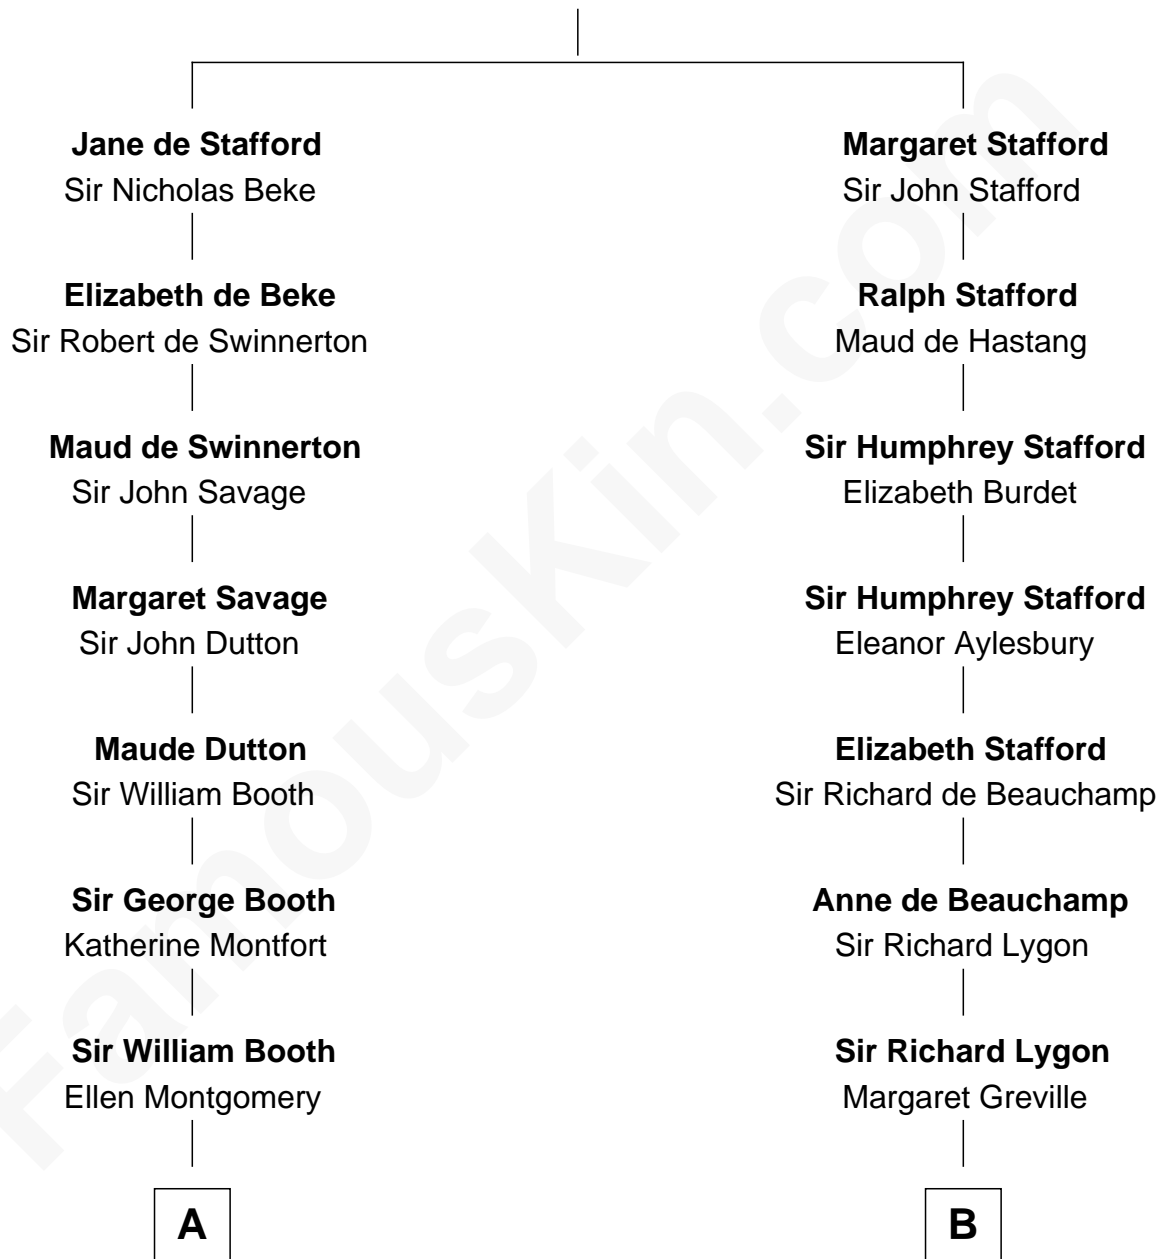

## Relationship Chart of

### Stephen A. Douglas

*Participated in Lincoln-Douglas Debates*

17th cousin 1 time removed of

**Jack London**

*Author of "The Call of the Wild"*

**Katherine de Hastang**

Ralph de Stafford

C

Flora Wellman  
William Henry Chaney

Jack London  
*Author of "The Call of the Wild"*

FamousKin.com