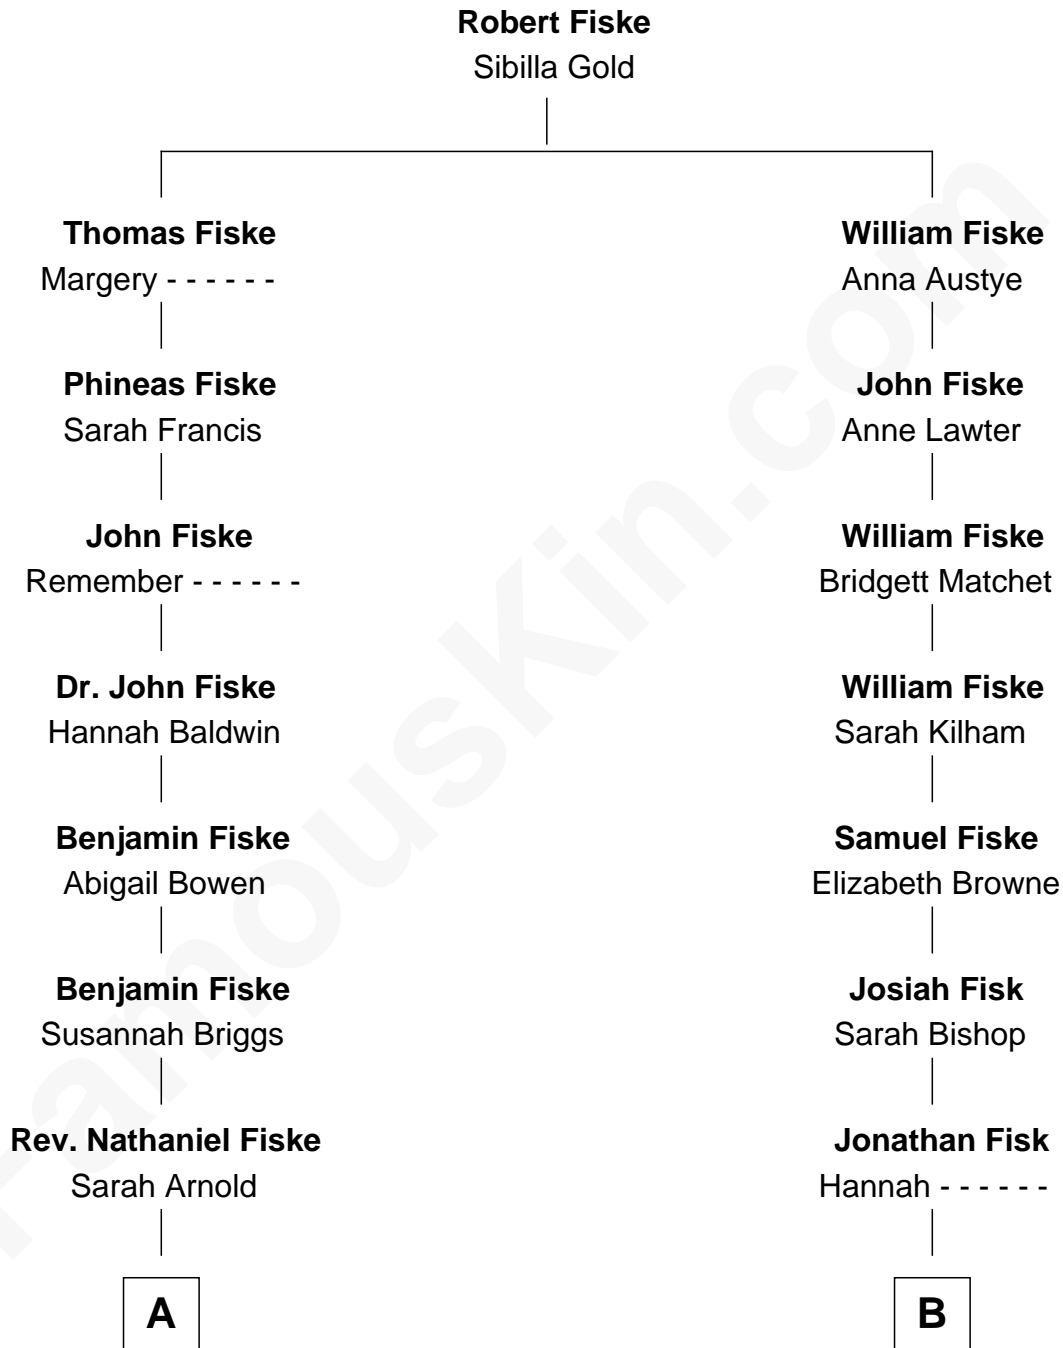

## Relationship Chart of

### Stephen A. Douglas

*Participated in Lincoln-Douglas Debates*

8th cousin 5 times removed of

**Buzz Aldrin**

*Apollo 11 Astronaut*

**A**

**Sarah Fiske**  
Dr. Stephen Arnold Douglass

**Stephen A. Douglas**  
*The Lincoln-Douglas Debates*

**B**

**David Fisk**  
Mary Green

**Mary Fisk**  
Silas Moon

**Luman Moon**  
Harriet Caroline Southard

**Rev. Lewis Nelson Moon**  
Mary E. Rose

**Rev. Faye Arnold Moon**  
Jessie Elizabeth Ross

**Marion Gladys Moon**  
Col. Edwin Eugene Aldrin